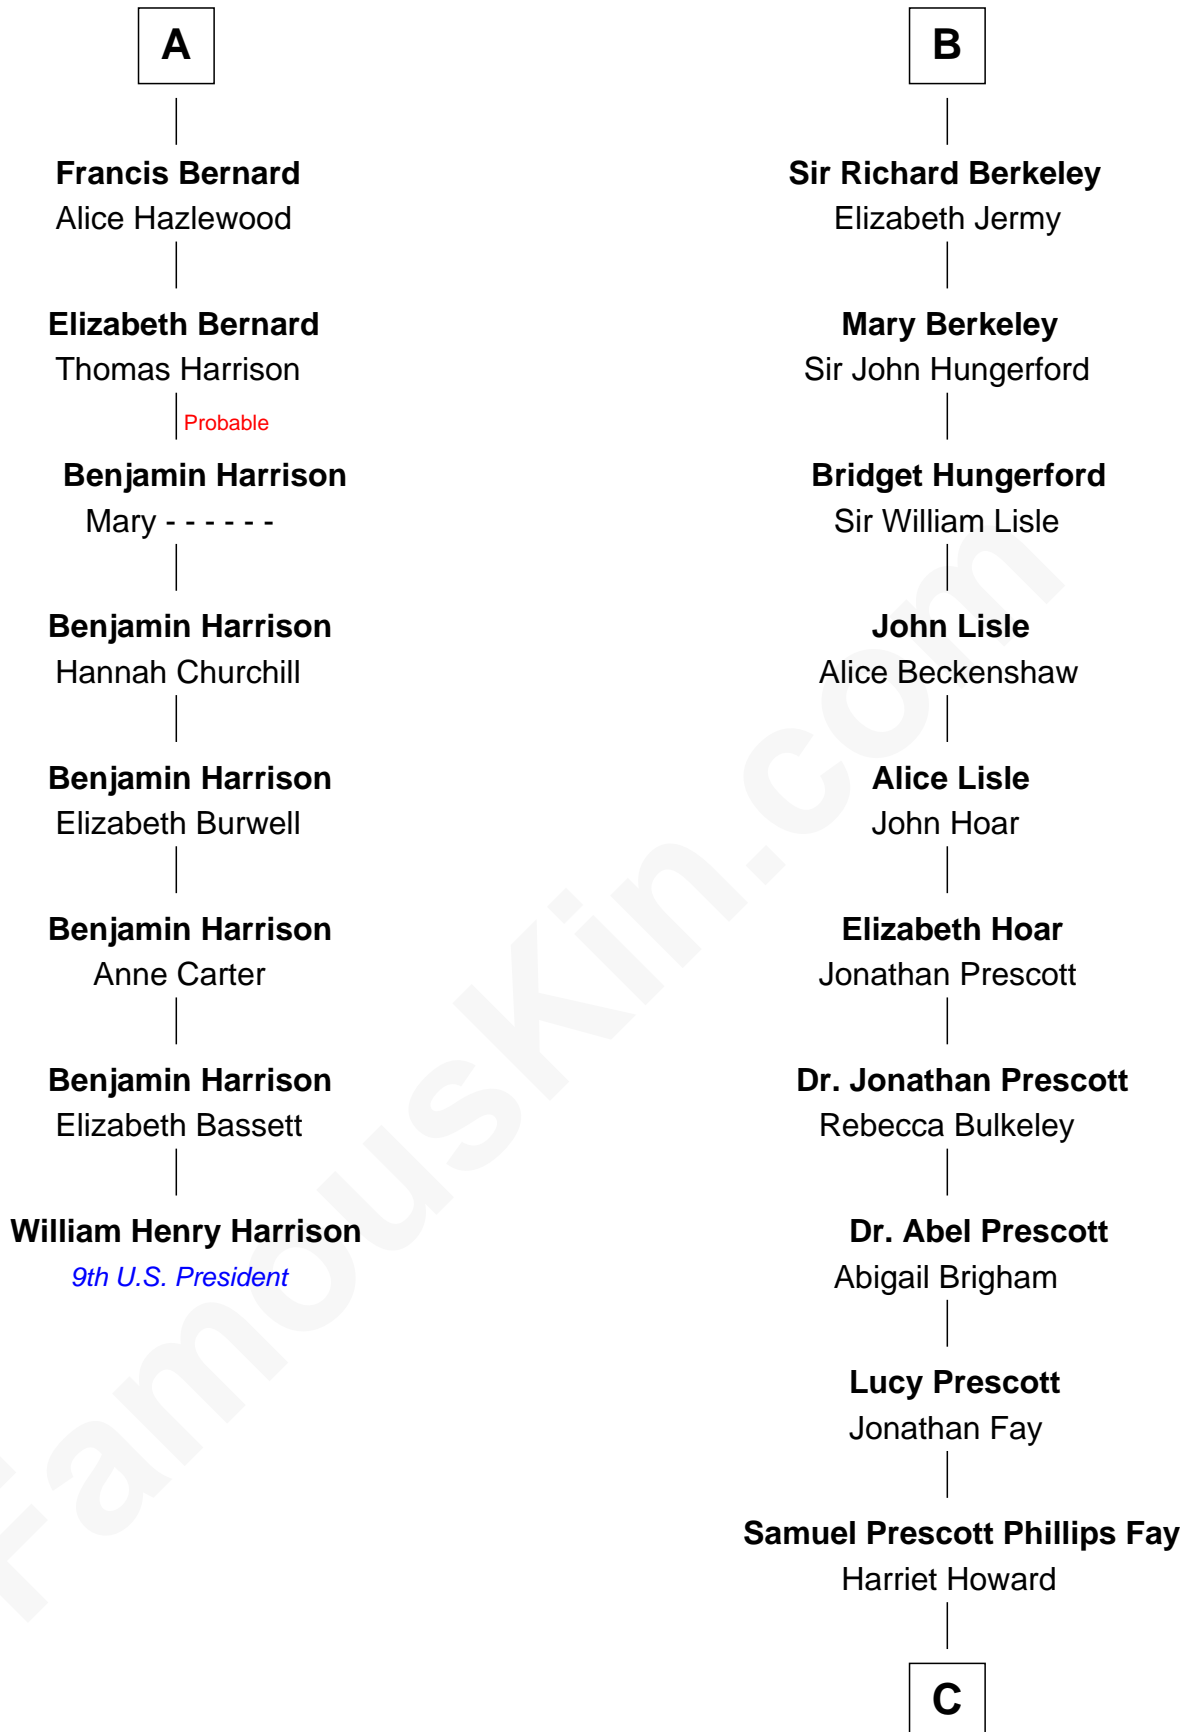

FamousKin.com
Relationship Chart of
William Henry Harrison
9th U.S. President

14th cousin 7 times removed of
George H. W. Bush
41st U.S. President

C

Samuel Howard Fay
Susan Montfort Shellman

Harriet Eleanor Fay
Rev. James Smith Bush

Samuel Prescott Bush
Flora Sheldon

Prescott Sheldon Bush
Dorothy Wear Walker

George H. W. Bush
41st U.S. President