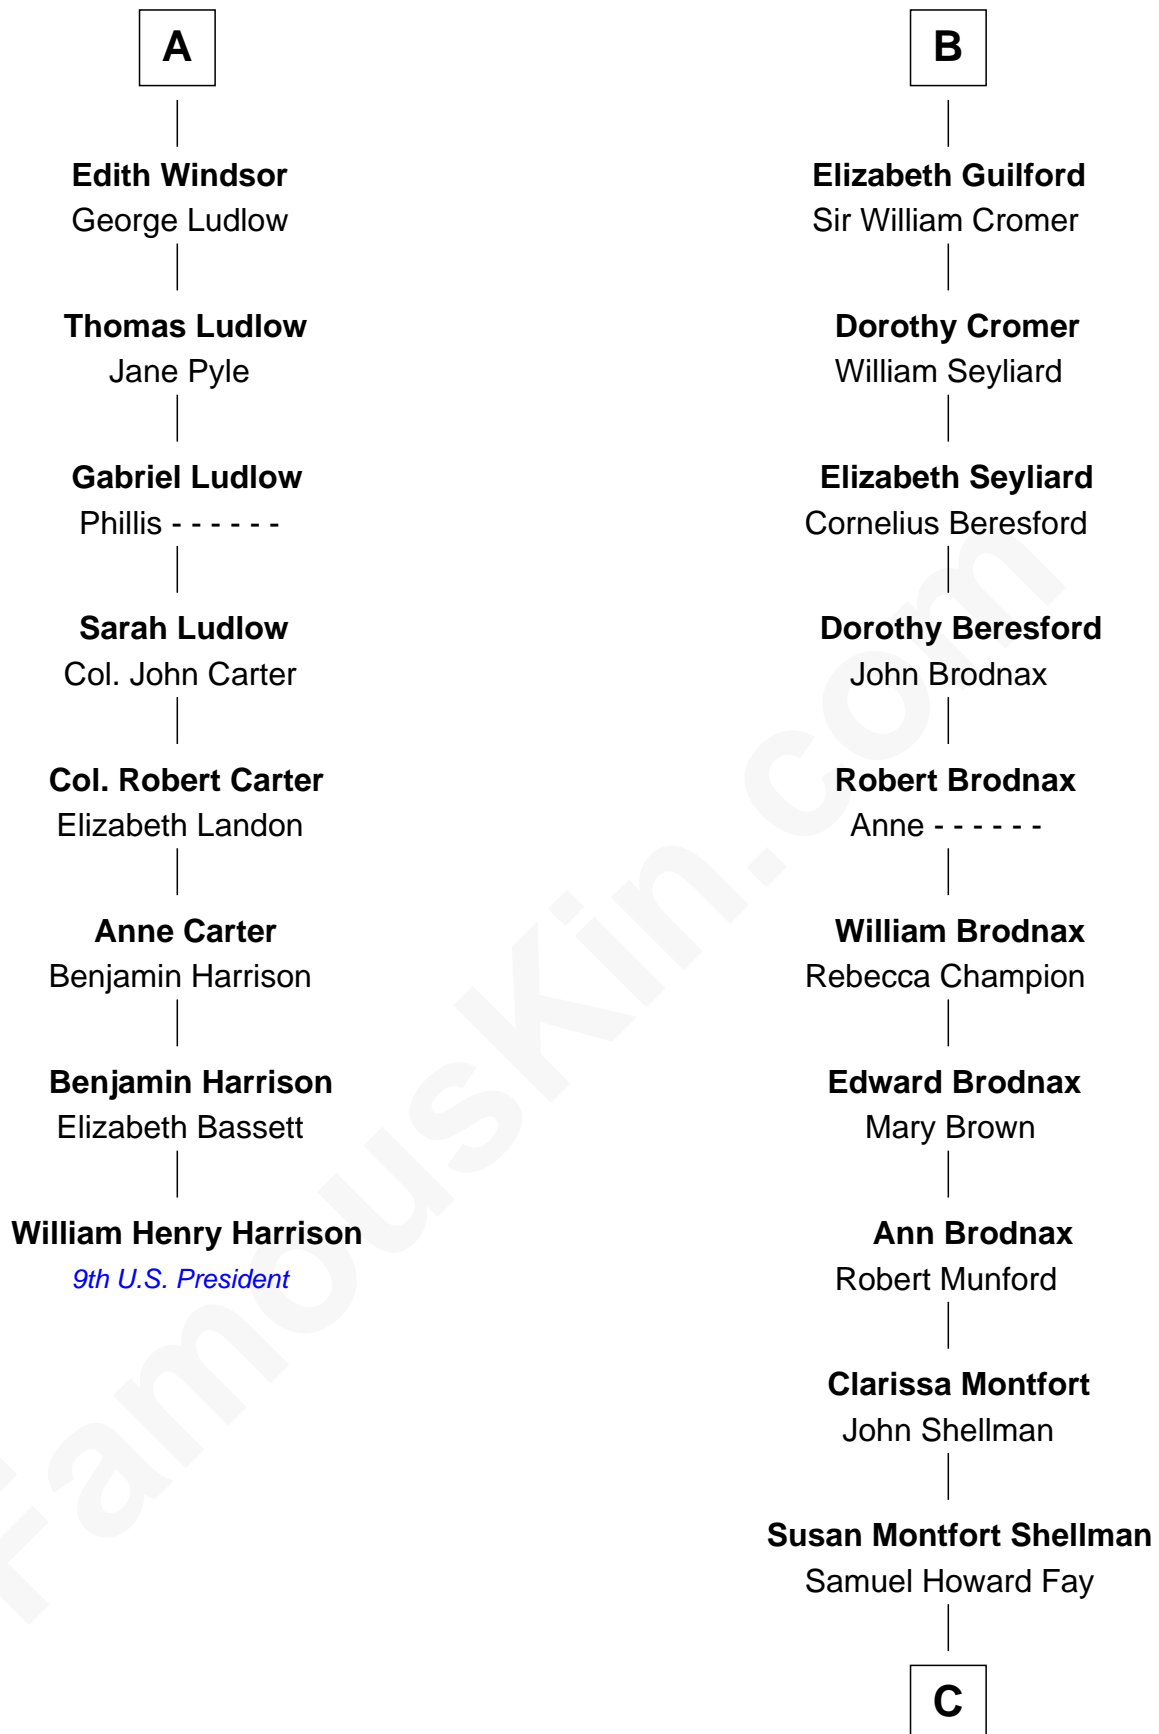

FamousKin.com
Relationship Chart of
William Henry Harrison
9th U.S. President

14th cousin 6 times removed of
George H. W. Bush
41st U.S. President

Sir Hugh de Courtenay
 Agnes de St. John

C

Harriet Eleanor Fay
Rev. James Smith Bush

Samuel Prescott Bush
Flora Sheldon

Prescott Sheldon Bush
Dorothy Wear Walker

George H. W. Bush
41st U.S. President

FamousKin.com