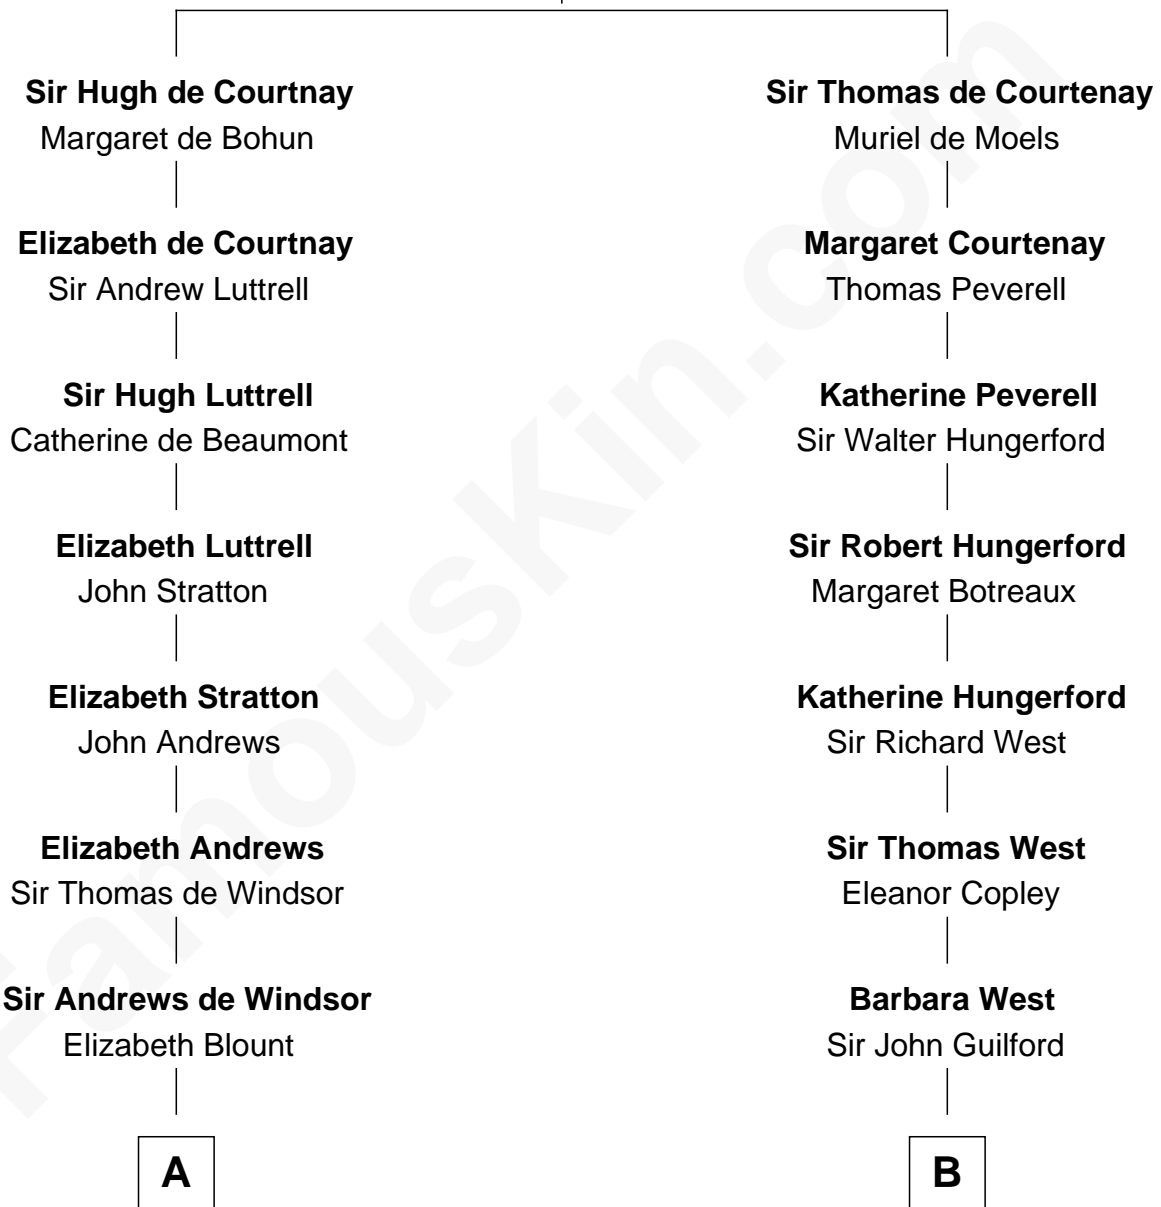

FamousKin.com
Relationship Chart of
William Henry Harrison
9th U.S. President

14th cousin 6 times removed of
George H. W. Bush
41st U.S. President

Sir Hugh de Courtenay
 Agnes de St. John

C

Harriet Eleanor Fay
Rev. James Smith Bush

Samuel Prescott Bush
Flora Sheldon

Prescott Sheldon Bush
Dorothy Wear Walker

George H. W. Bush
41st U.S. President

FamousKin.com