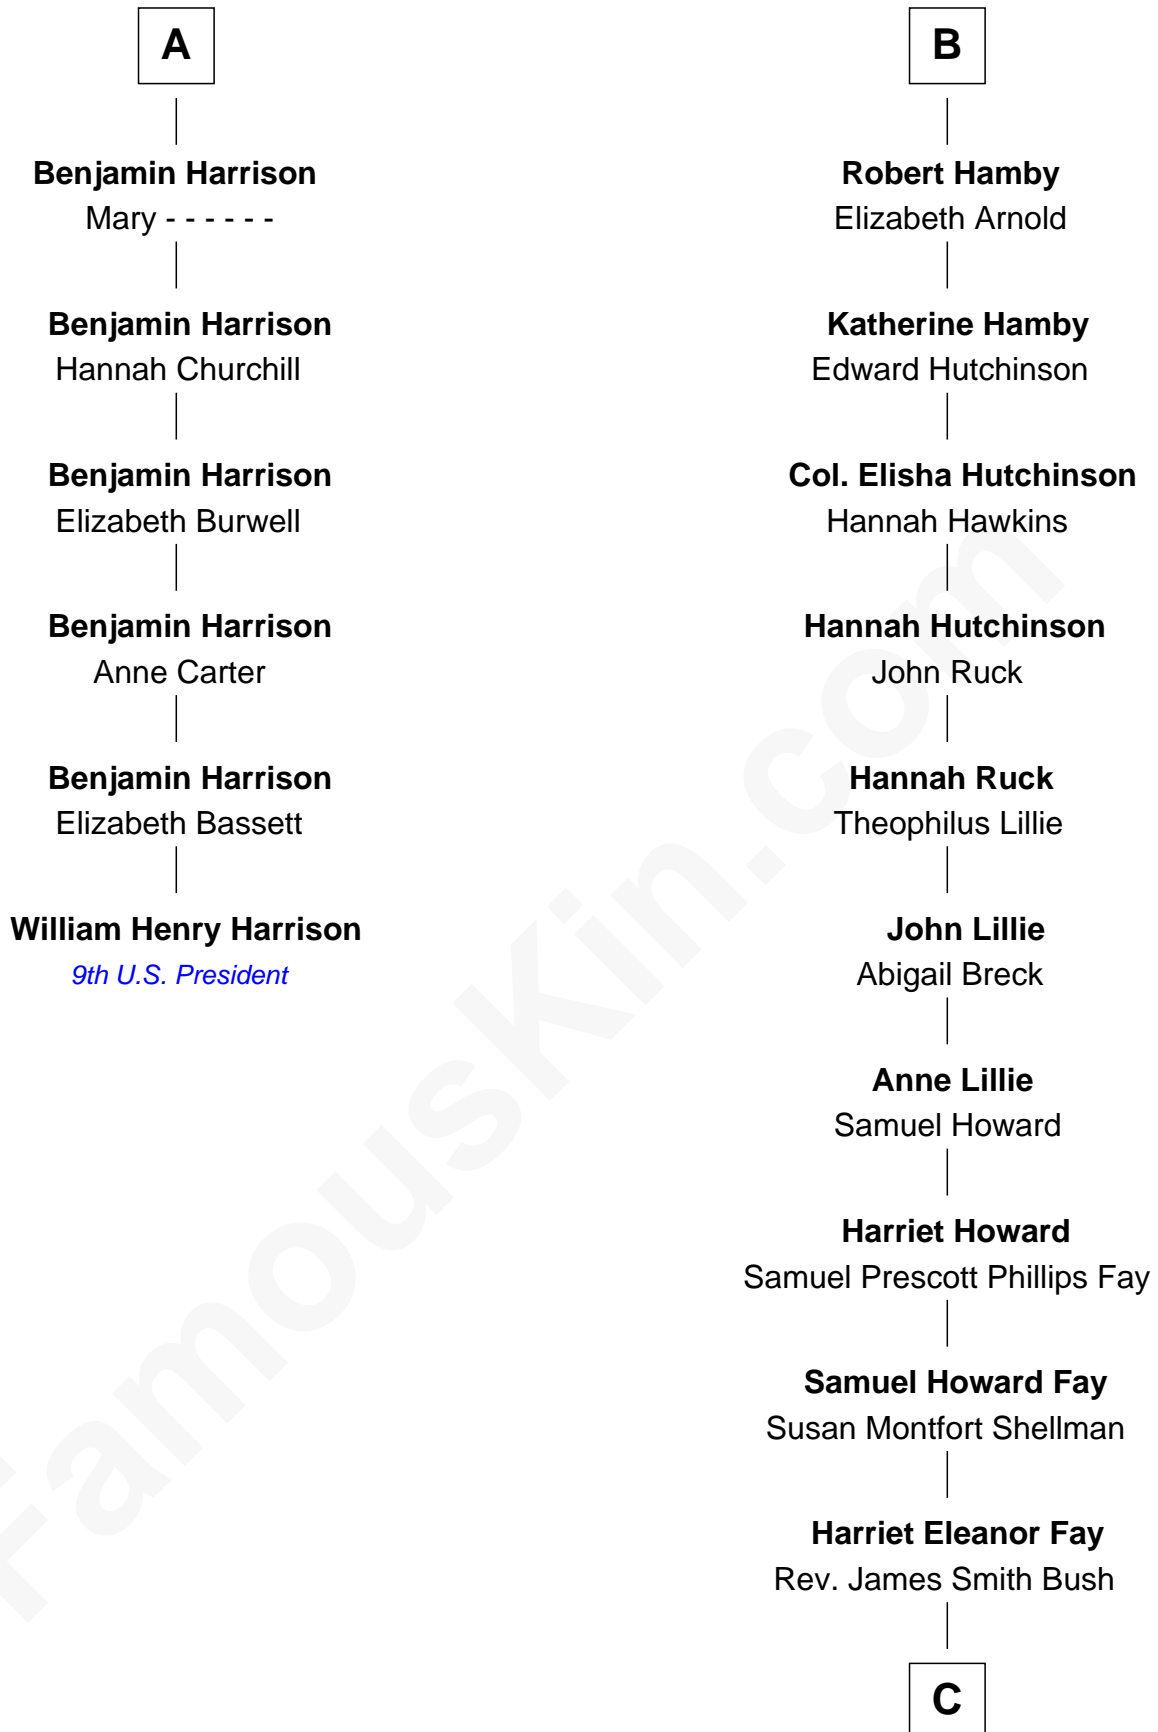

FamousKin.com
Relationship Chart of
William Henry Harrison
9th U.S. President

12th cousin 7 times removed of
George H. W. Bush
41st U.S. President

Stephen le Scrope
 Margery de Welles

John le Scrope
 Elizabeth Chaworth

Maude le Scrope
 Sir Baldwin Freville

Elizabeth le Scrope
 Sir Henry le Scrope

Margaret Freville
 Sir Hugh Willoughby

Margaret Scrope
 John Bernard

Margery Willoughby
 Sir Godfrey Hilton

John Bernard
 Margaret Daundelyn

Elizabeth Hilton
 Richard Thimbleby

John Bernard
 Cecily Muscote

Anne Thimbleby
 John Booth

Francis Bernard
 Alice Hazlewood

Eleanor Booth
 Edward Hamby

Elizabeth Bernard
 Thomas Harrison

William Hamby
 Margaret Blewett

Probable

A

B

C

Samuel Prescott Bush

Flora Sheldon

Prescott Sheldon Bush

Dorothy Wear Walker