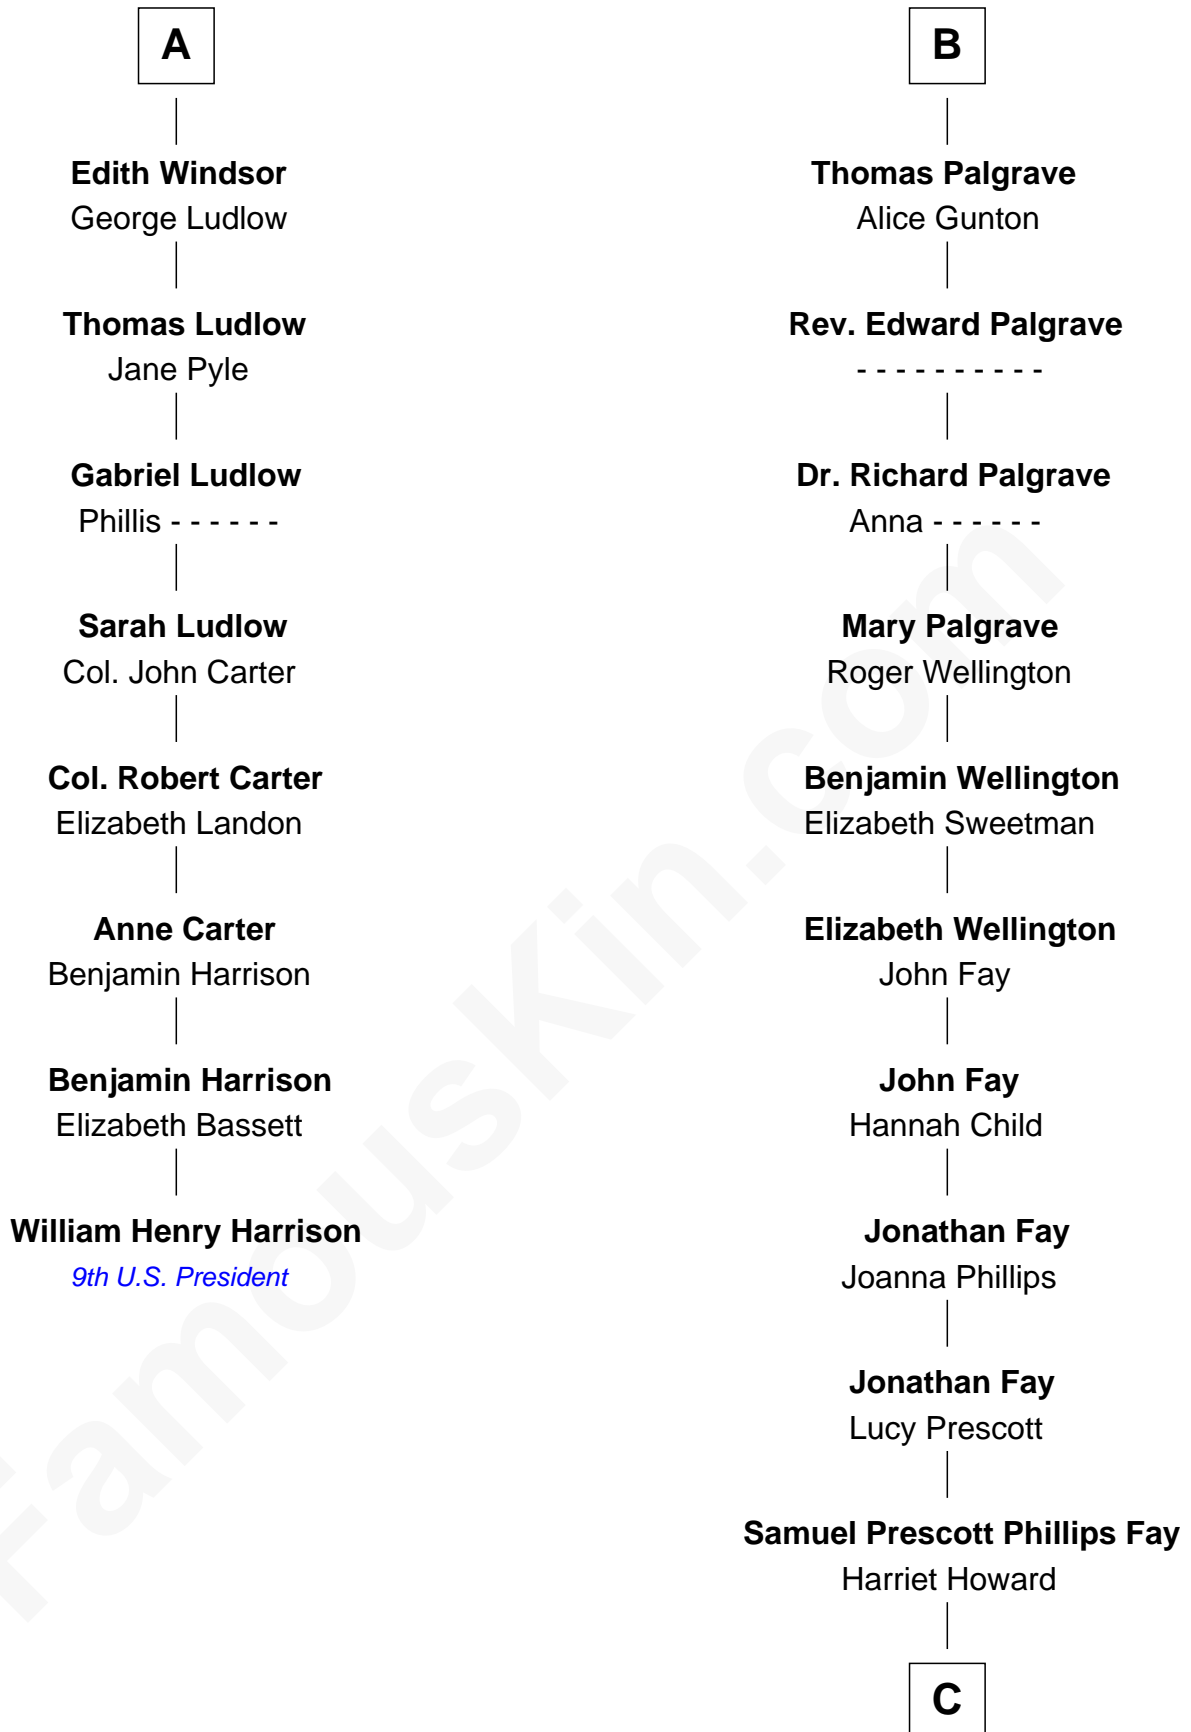

FamousKin.com
Relationship Chart of
William Henry Harrison
9th U.S. President

14th cousin 7 times removed of
George H. W. Bush
41st U.S. President

Humphrey de Bohun
 Elizabeth Plantagenet

C

Samuel Howard Fay
Susan Montfort Shellman

Harriet Eleanor Fay
Rev. James Smith Bush

Samuel Prescott Bush
Flora Sheldon

Prescott Sheldon Bush
Dorothy Wear Walker

George H. W. Bush
41st U.S. President

FamousKin.com