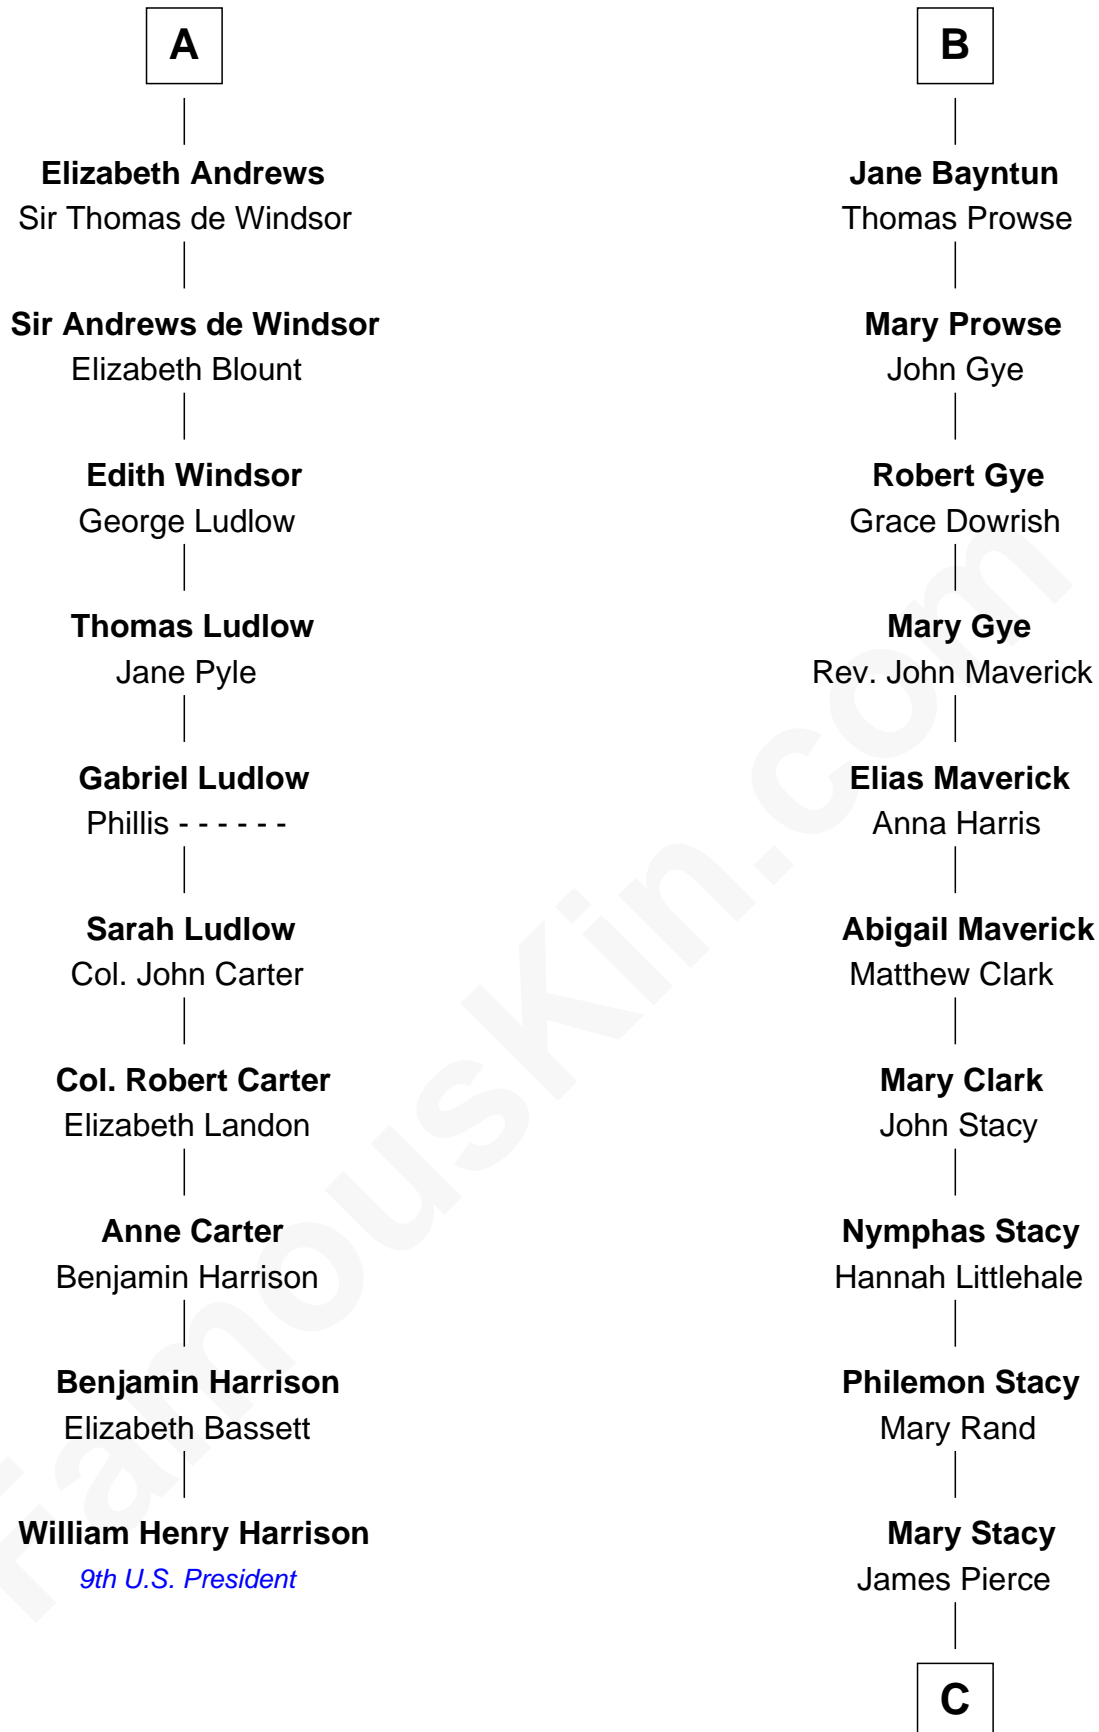

FamousKin.com
Relationship Chart of
William Henry Harrison
9th U.S. President

16th cousin 5 times removed of
Barbara (Pierce) Bush
First Lady of President George H.W. Bush

C

Gen. James Pierce

Chloe Holbrook

Jonas James Pierce

Kate Pritzel

Scott Pierce

Mabel Marvin

Marvin Pierce

Pauline Robinson

Barbara (Pierce) Bush

First Lady of George H.W. Bush