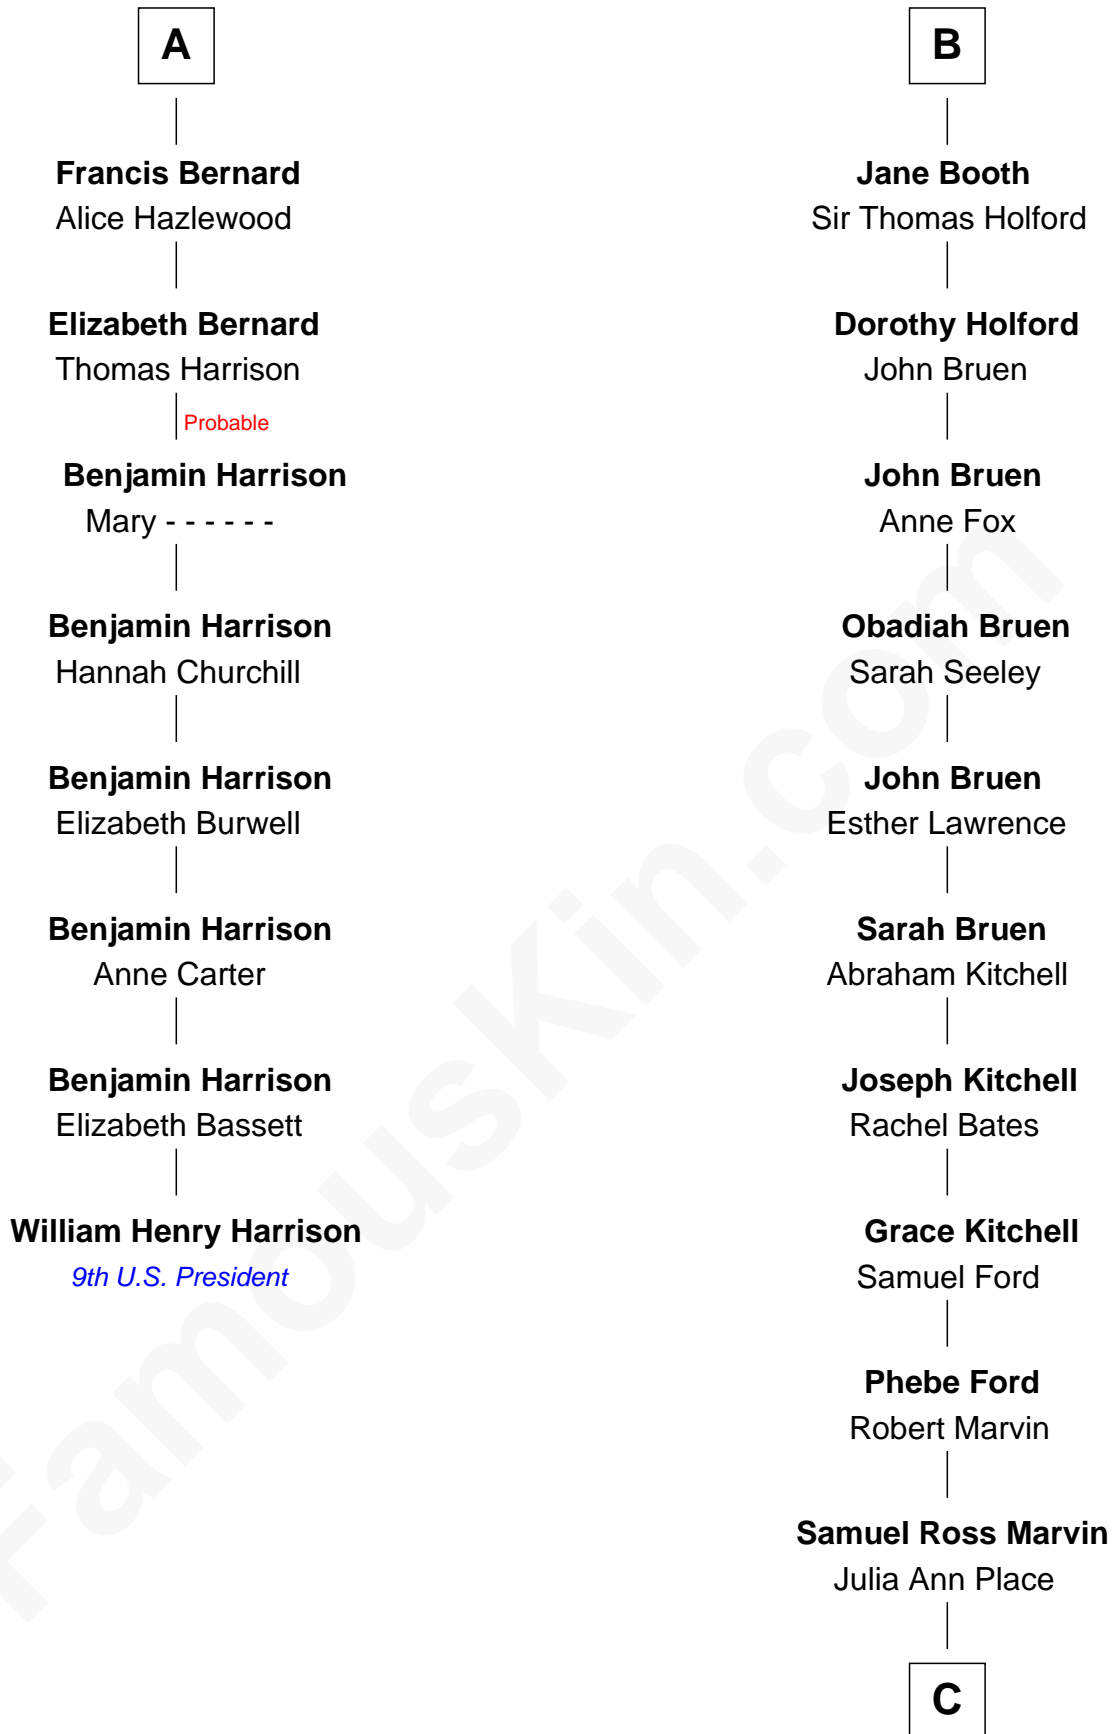

**FamousKin.com**  
**Relationship Chart of**  
**William Henry Harrison**  
*9th U.S. President*

**14th cousin 6 times removed of**  
**Barbara (Pierce) Bush**  
*First Lady of President George H.W. Bush*

**C**

Jerome Place Marvin

Martha Ann Stokes

Mabel Marvin

Scott Pierce

Marvin Pierce

Pauline Robinson

**Barbara (Pierce) Bush**

*First Lady of George H.W. Bush*

FamousKin.com