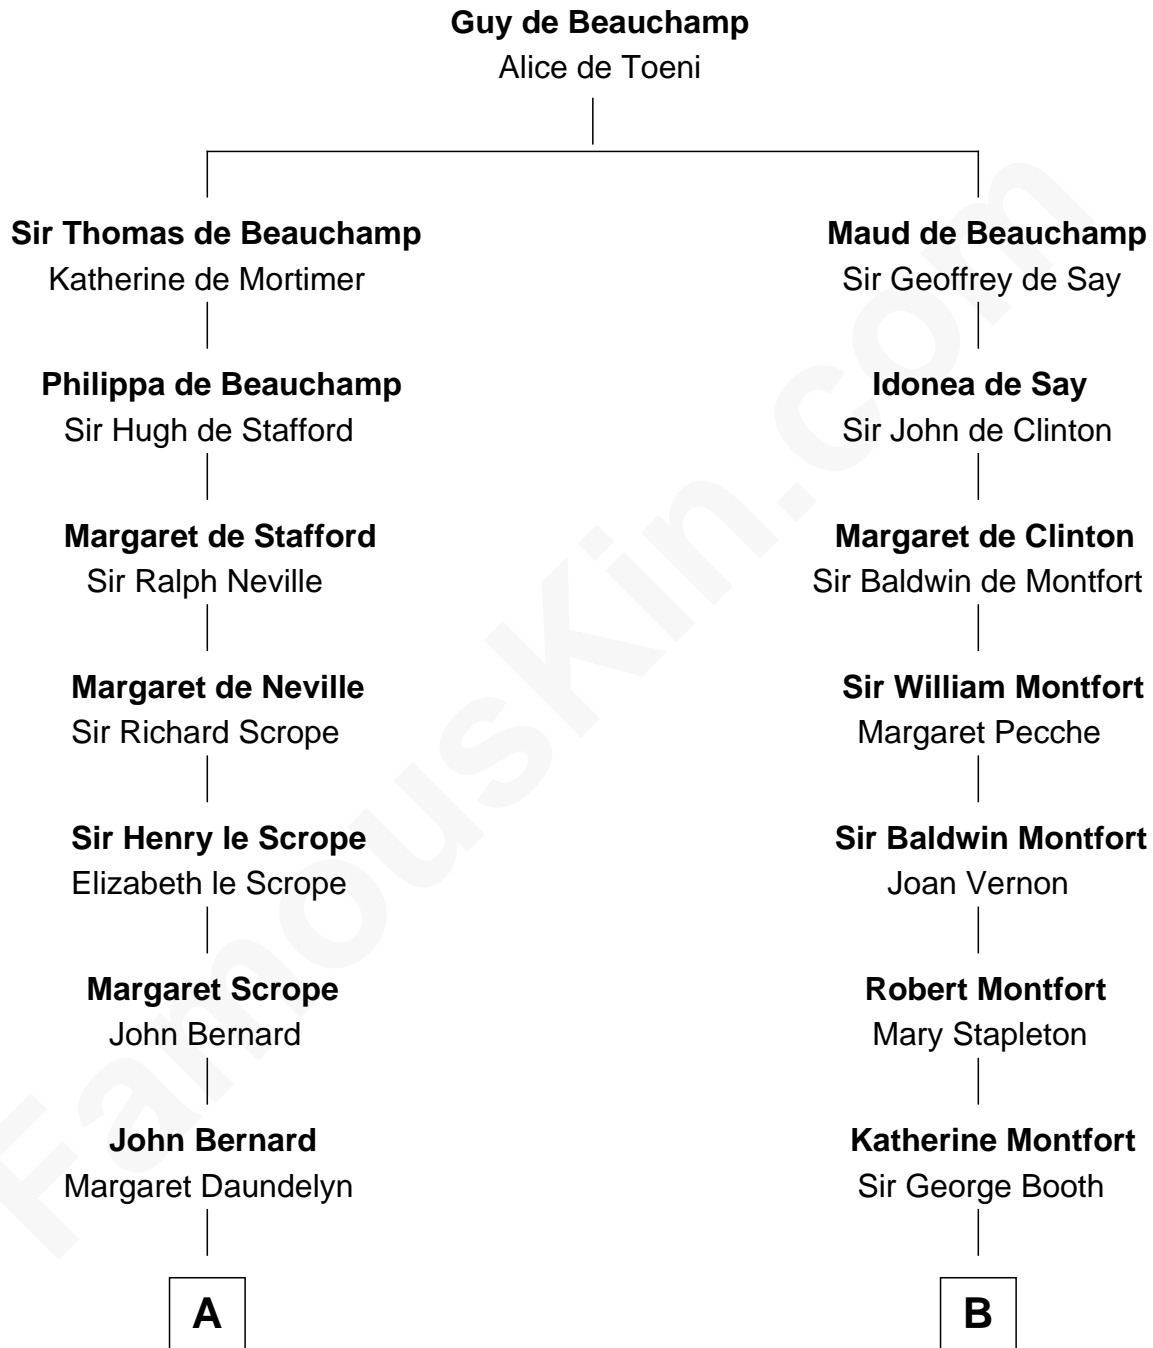

FamousKin.com
Relationship Chart of
William Henry Harrison
9th U.S. President

15th cousin 6 times removed of
Barbara (Pierce) Bush
First Lady of President George H.W. Bush

C

Samuel Ross Marvin

Julia Ann Place

Jerome Place Marvin

Martha Ann Stokes

Mabel Marvin

Scott Pierce

Marvin Pierce

Pauline Robinson

Barbara (Pierce) Bush

First Lady of George H.W. Bush