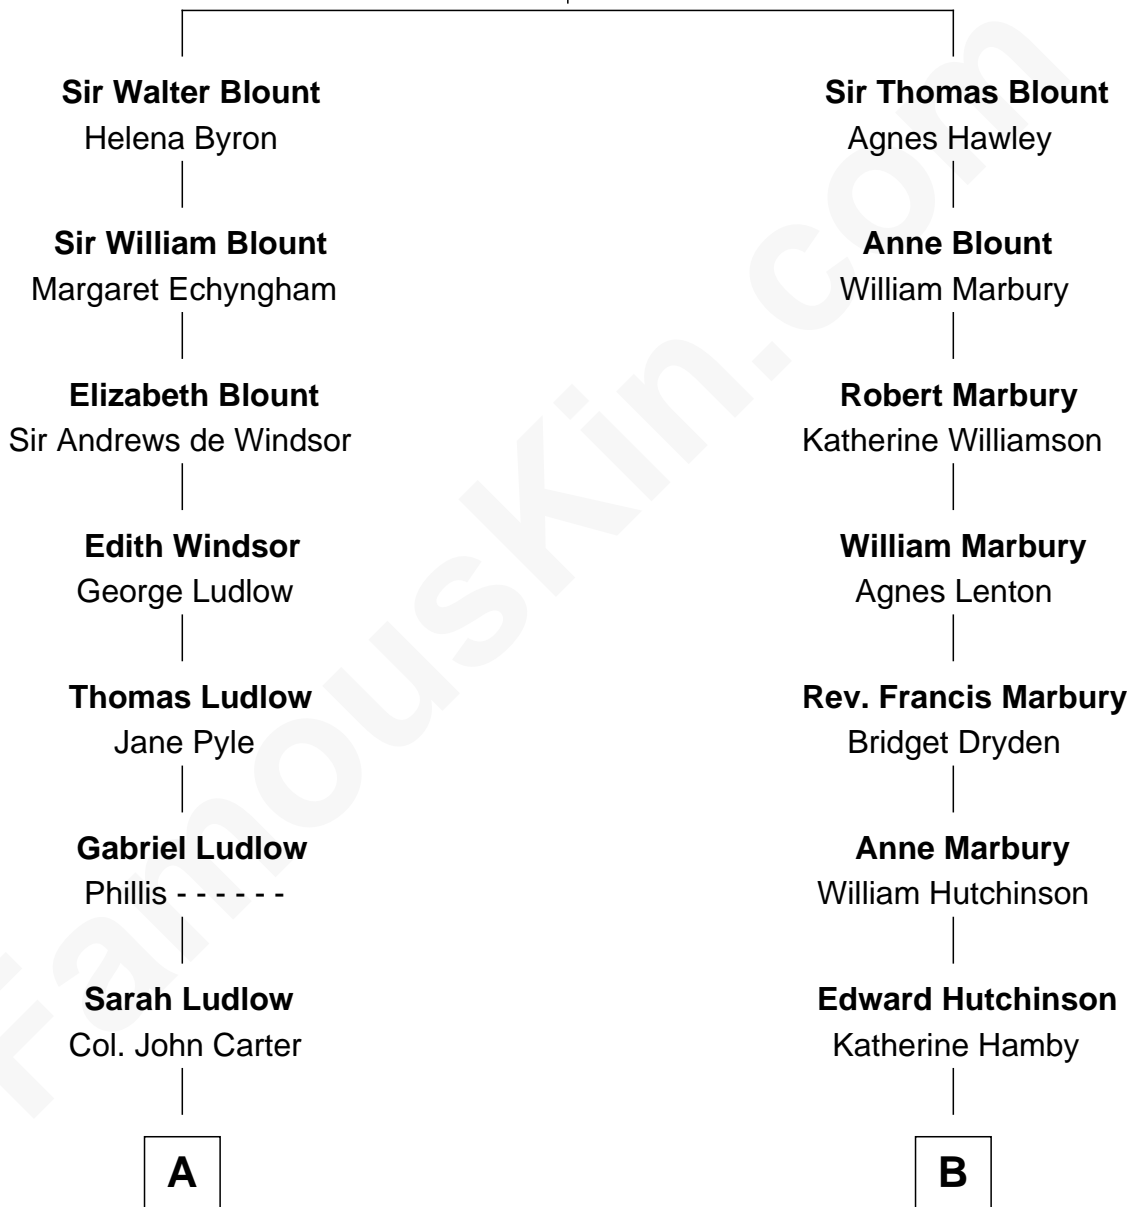

FamousKin.com
Relationship Chart of
William Henry Harrison
9th U.S. President

10th cousin 8 times removed of
George W. Bush
43rd U.S. President

Sir Thomas Blount
 Margaret de Gresley

C

George Herbert Walker Bush

Barbara Pierce

George W. Bush

43rd U.S. President

FamousKin.com