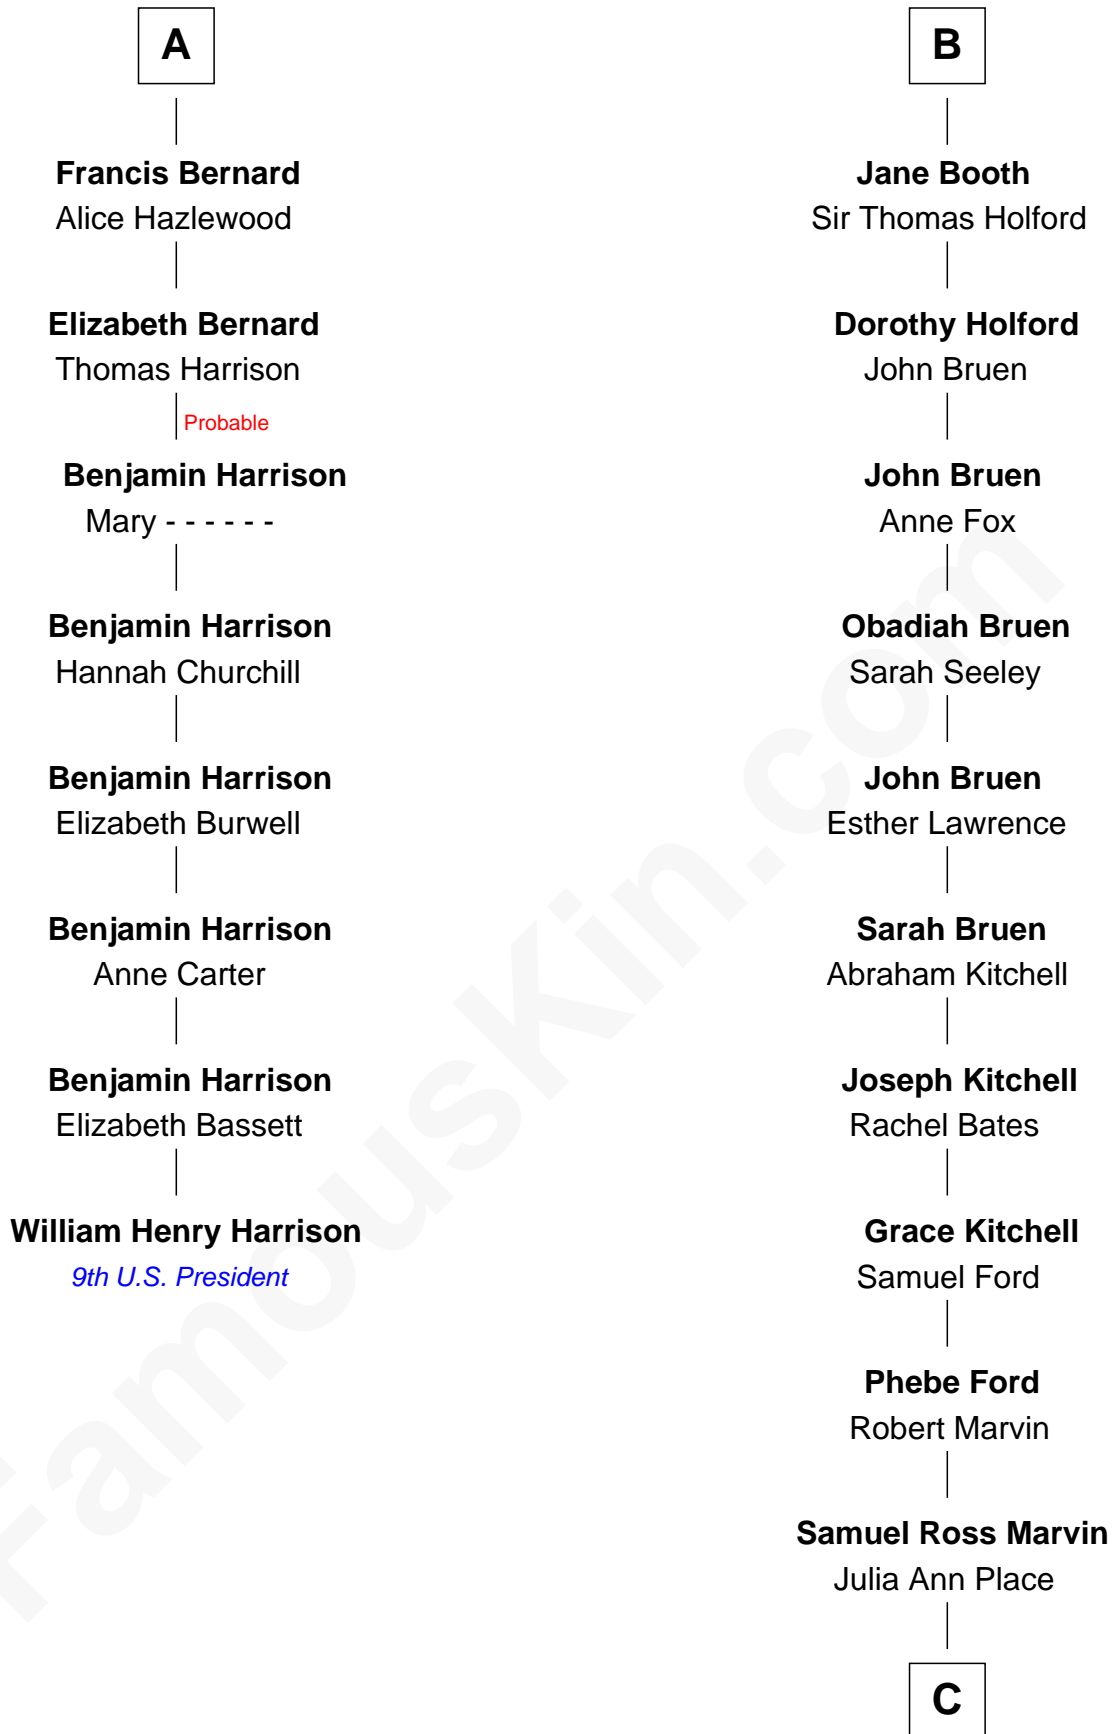

FamousKin.com
Relationship Chart of
William Henry Harrison
9th U.S. President

14th cousin 7 times removed of
George W. Bush
43rd U.S. President

C

Jerome Place Marvin

Martha Ann Stokes

Mabel Marvin

Scott Pierce

Marvin Pierce

Pauline Robinson

Barbara Pierce

George Herbert Walker Bush

George W. Bush

43rd U.S. President

FamousKin.com