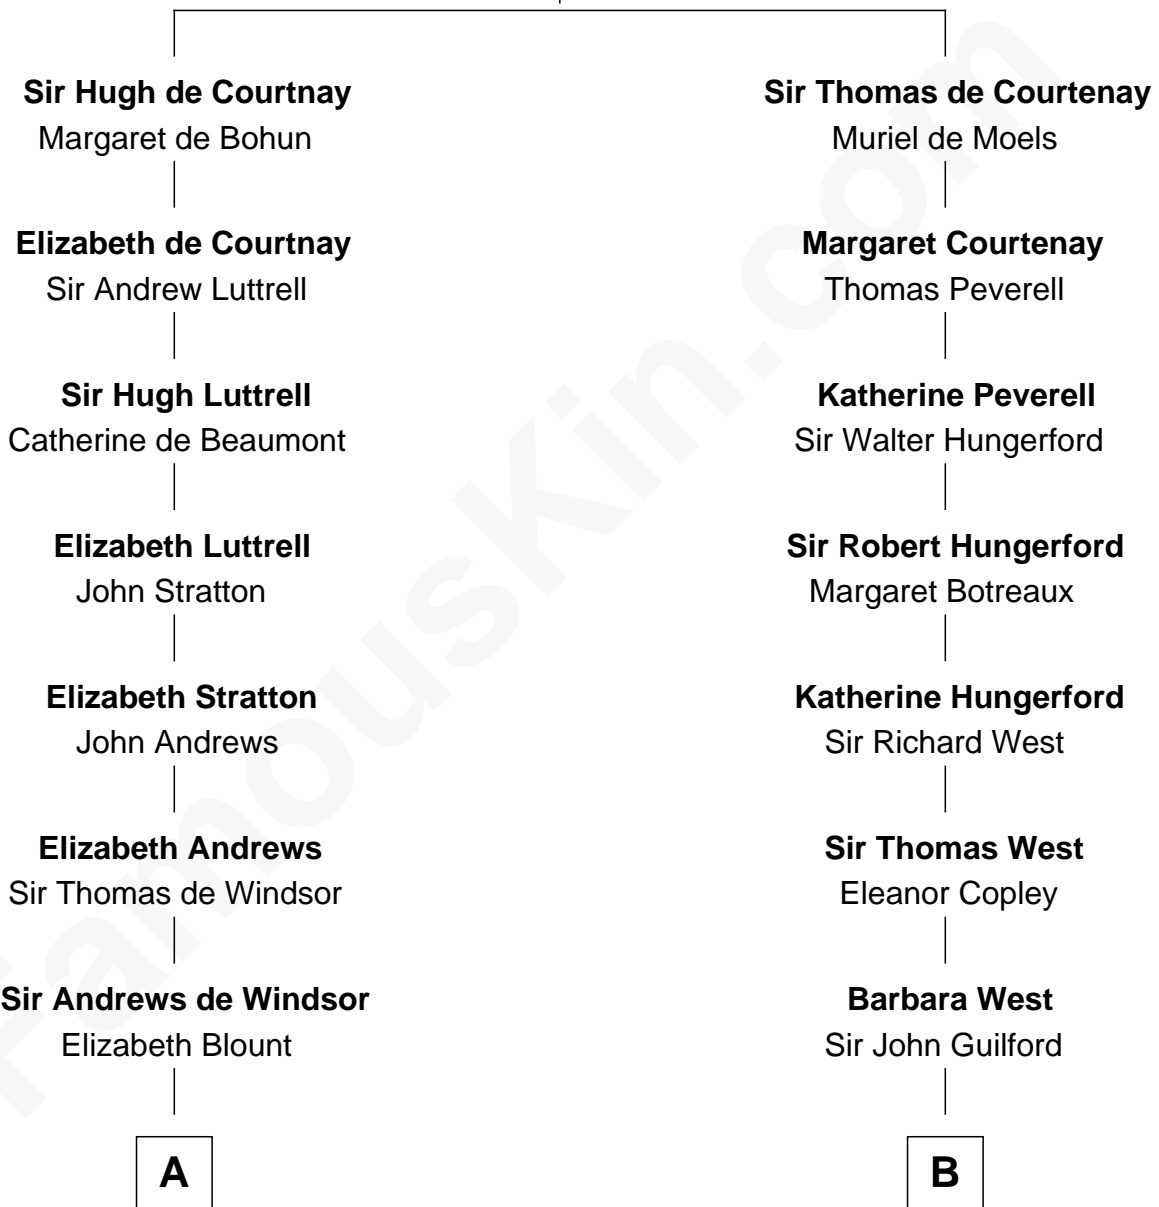

**FamousKin.com**  
**Relationship Chart of**  
**William Henry Harrison**  
*9th U.S. President*

**14th cousin 7 times removed of**  
**George W. Bush**  
*43rd U.S. President*

**Sir Hugh de Courtenay**  
 Agnes de St. John

**C**

**Harriet Eleanor Fay**  
Rev. James Smith Bush

**Samuel Prescott Bush**  
Flora Sheldon

**Prescott Sheldon Bush**  
Dorothy Wear Walker

**George Herbert Walker Bush**  
Barbara Pierce

**George W. Bush**  
*43rd U.S. President*