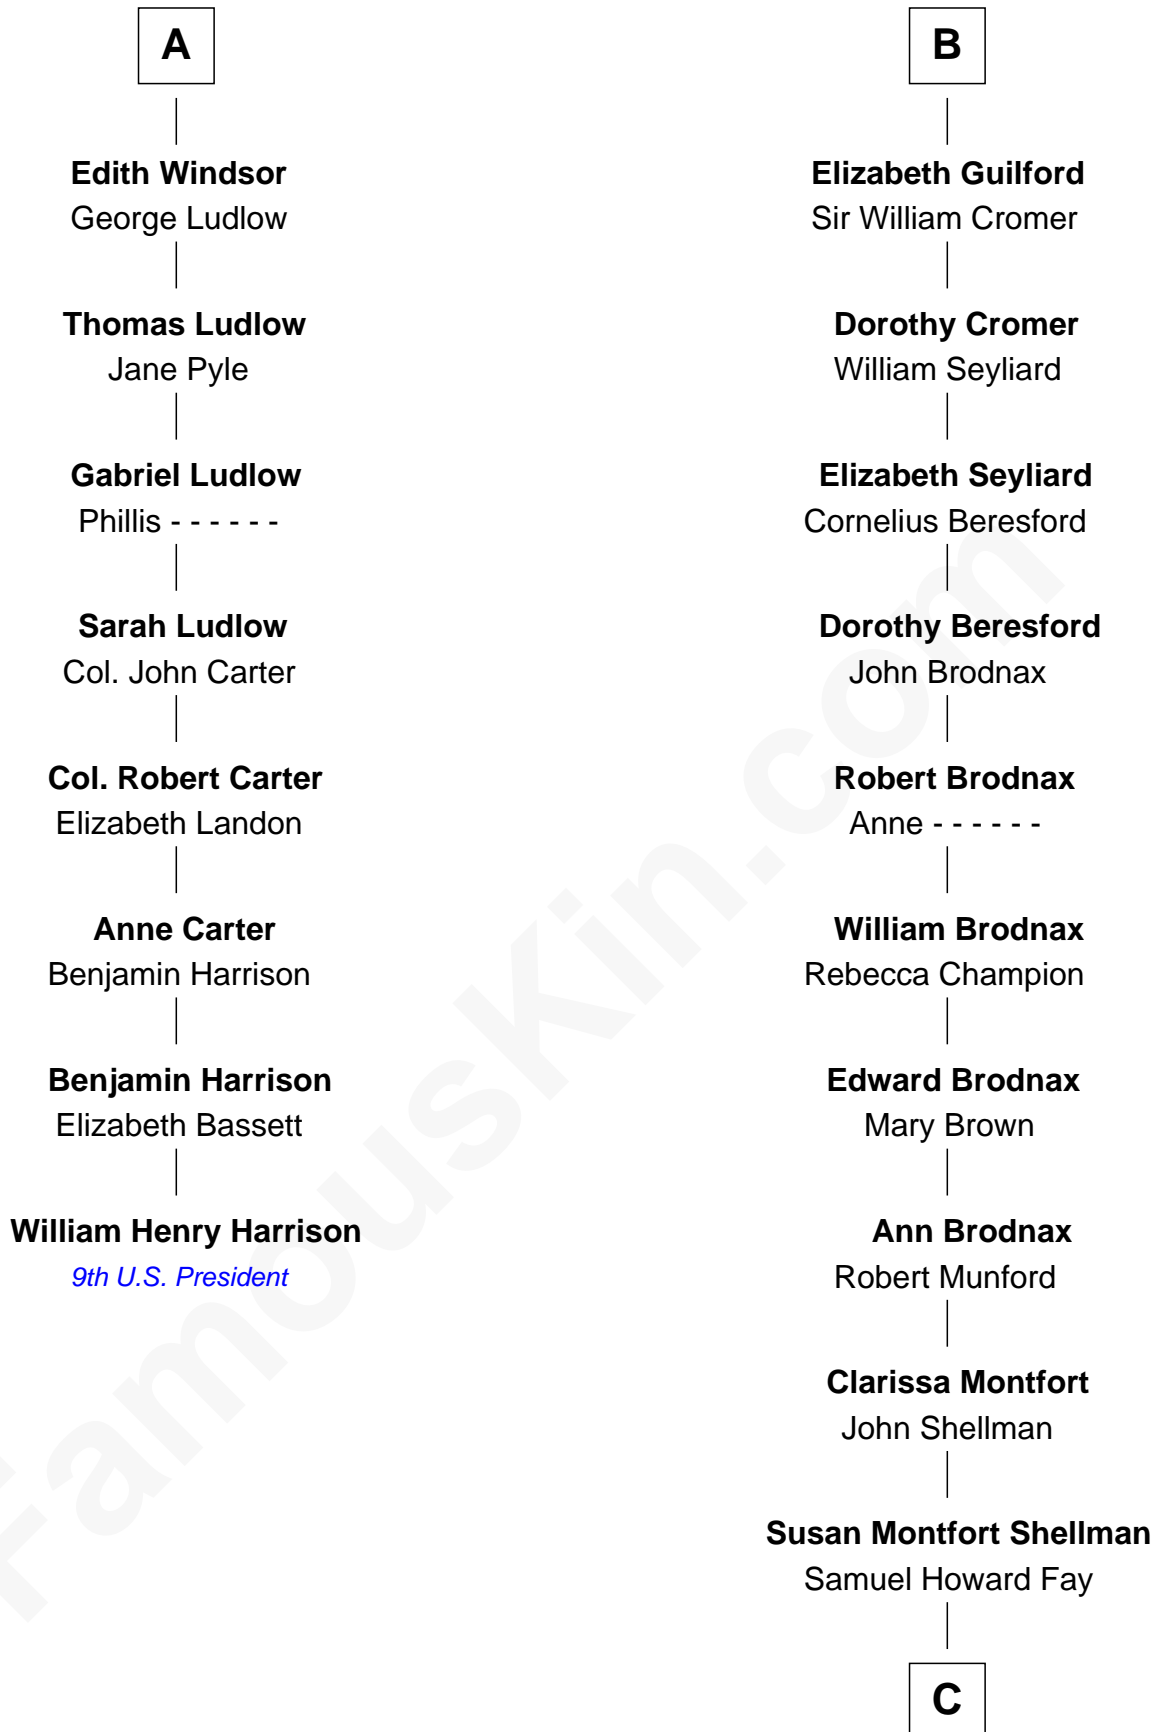

**FamousKin.com**  
**Relationship Chart of**  
**William Henry Harrison**  
*9th U.S. President*

**14th cousin 7 times removed of**  
**George W. Bush**  
*43rd U.S. President*

**Sir Hugh de Courtenay**  
 Agnes de St. John

**C**

**Harriet Eleanor Fay**  
Rev. James Smith Bush

**Samuel Prescott Bush**  
Flora Sheldon

**Prescott Sheldon Bush**  
Dorothy Wear Walker

**George Herbert Walker Bush**  
Barbara Pierce

**George W. Bush**  
*43rd U.S. President*