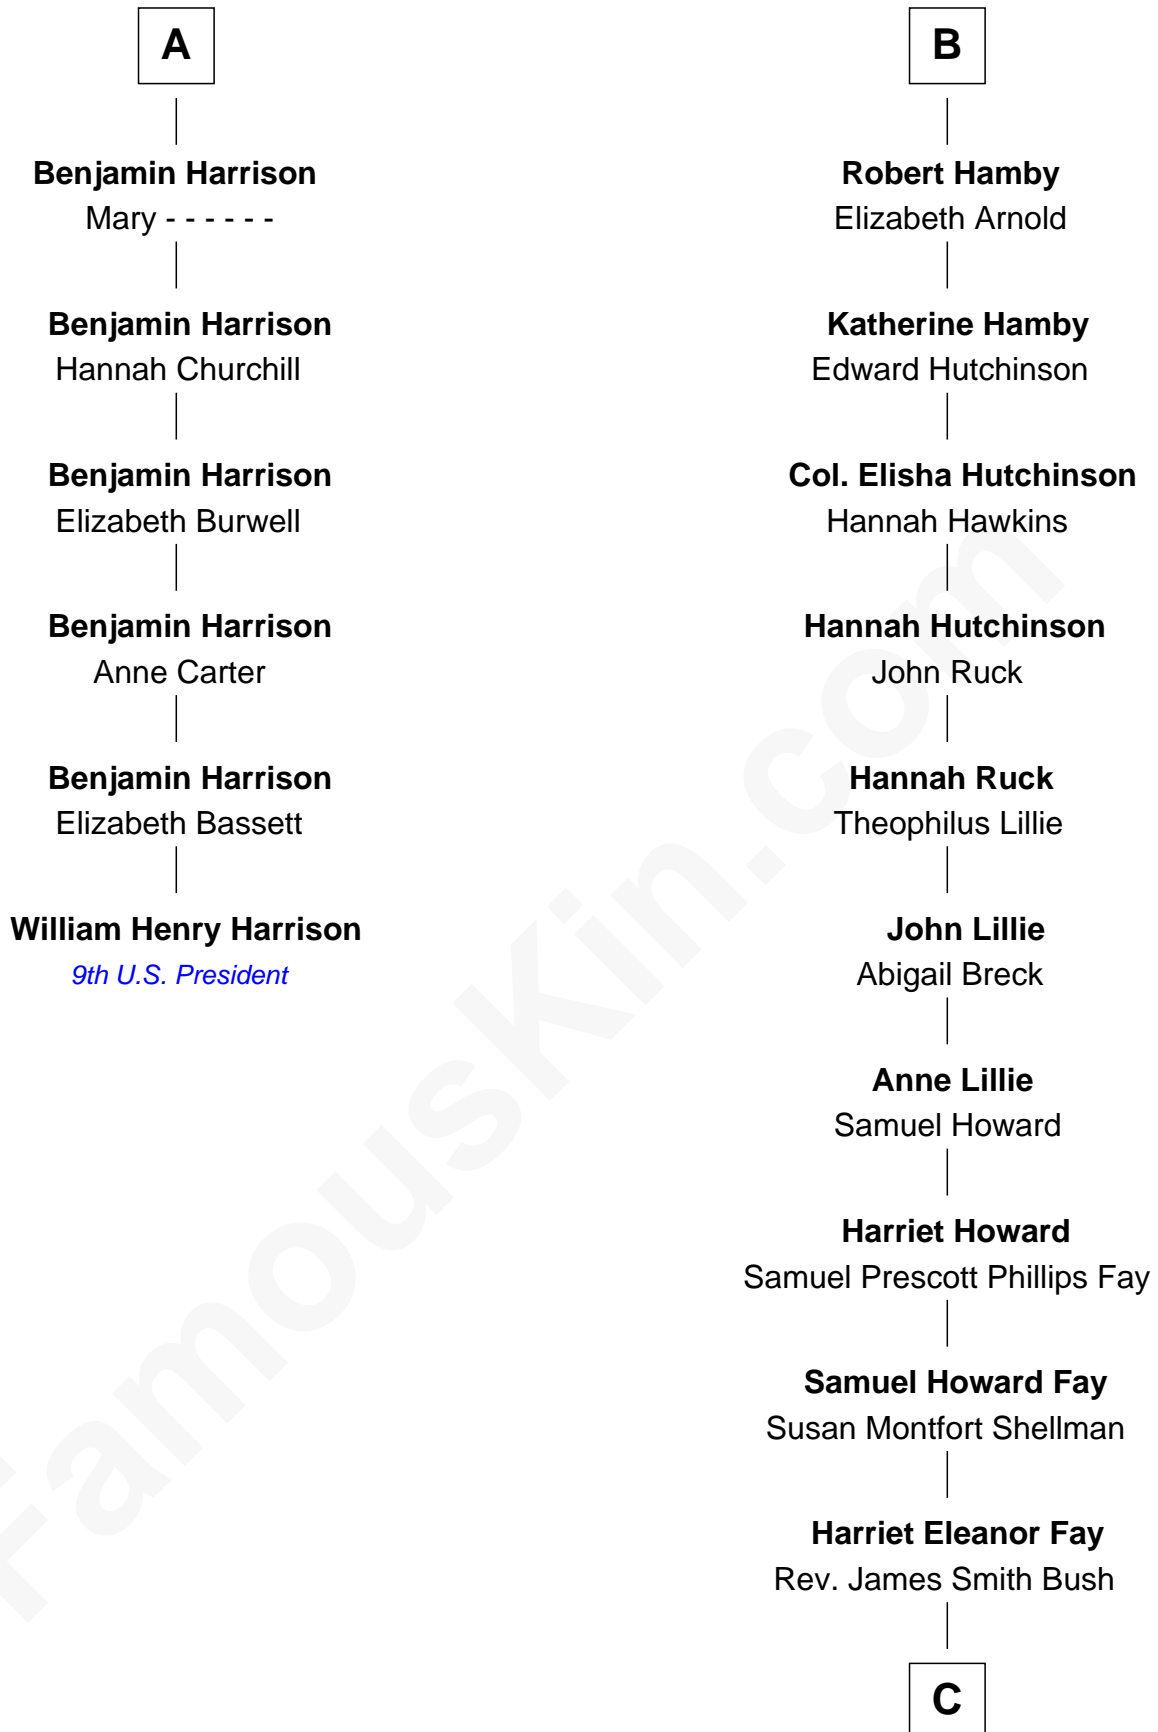

FamousKin.com
Relationship Chart of
William Henry Harrison
9th U.S. President

12th cousin 8 times removed of
George W. Bush
43rd U.S. President

Stephen le Scrope
 Margery de Welles

John le Scrope
 Elizabeth Chaworth

Maude le Scrope
 Sir Baldwin Freville

Elizabeth le Scrope
 Sir Henry le Scrope

Margaret Freville
 Sir Hugh Willoughby

Margaret Scrope
 John Bernard

Margery Willoughby
 Sir Godfrey Hilton

John Bernard
 Margaret Daundelyn

Elizabeth Hilton
 Richard Thimbleby

John Bernard
 Cecily Muscote

Anne Thimbleby
 John Booth

Francis Bernard
 Alice Hazlewood

Eleanor Booth
 Edward Hamby

Elizabeth Bernard
 Thomas Harrison

William Hamby
 Margaret Blewett

Probable

A

B

C

Samuel Prescott Bush

Flora Sheldon

Prescott Sheldon Bush

Dorothy Wear Walker