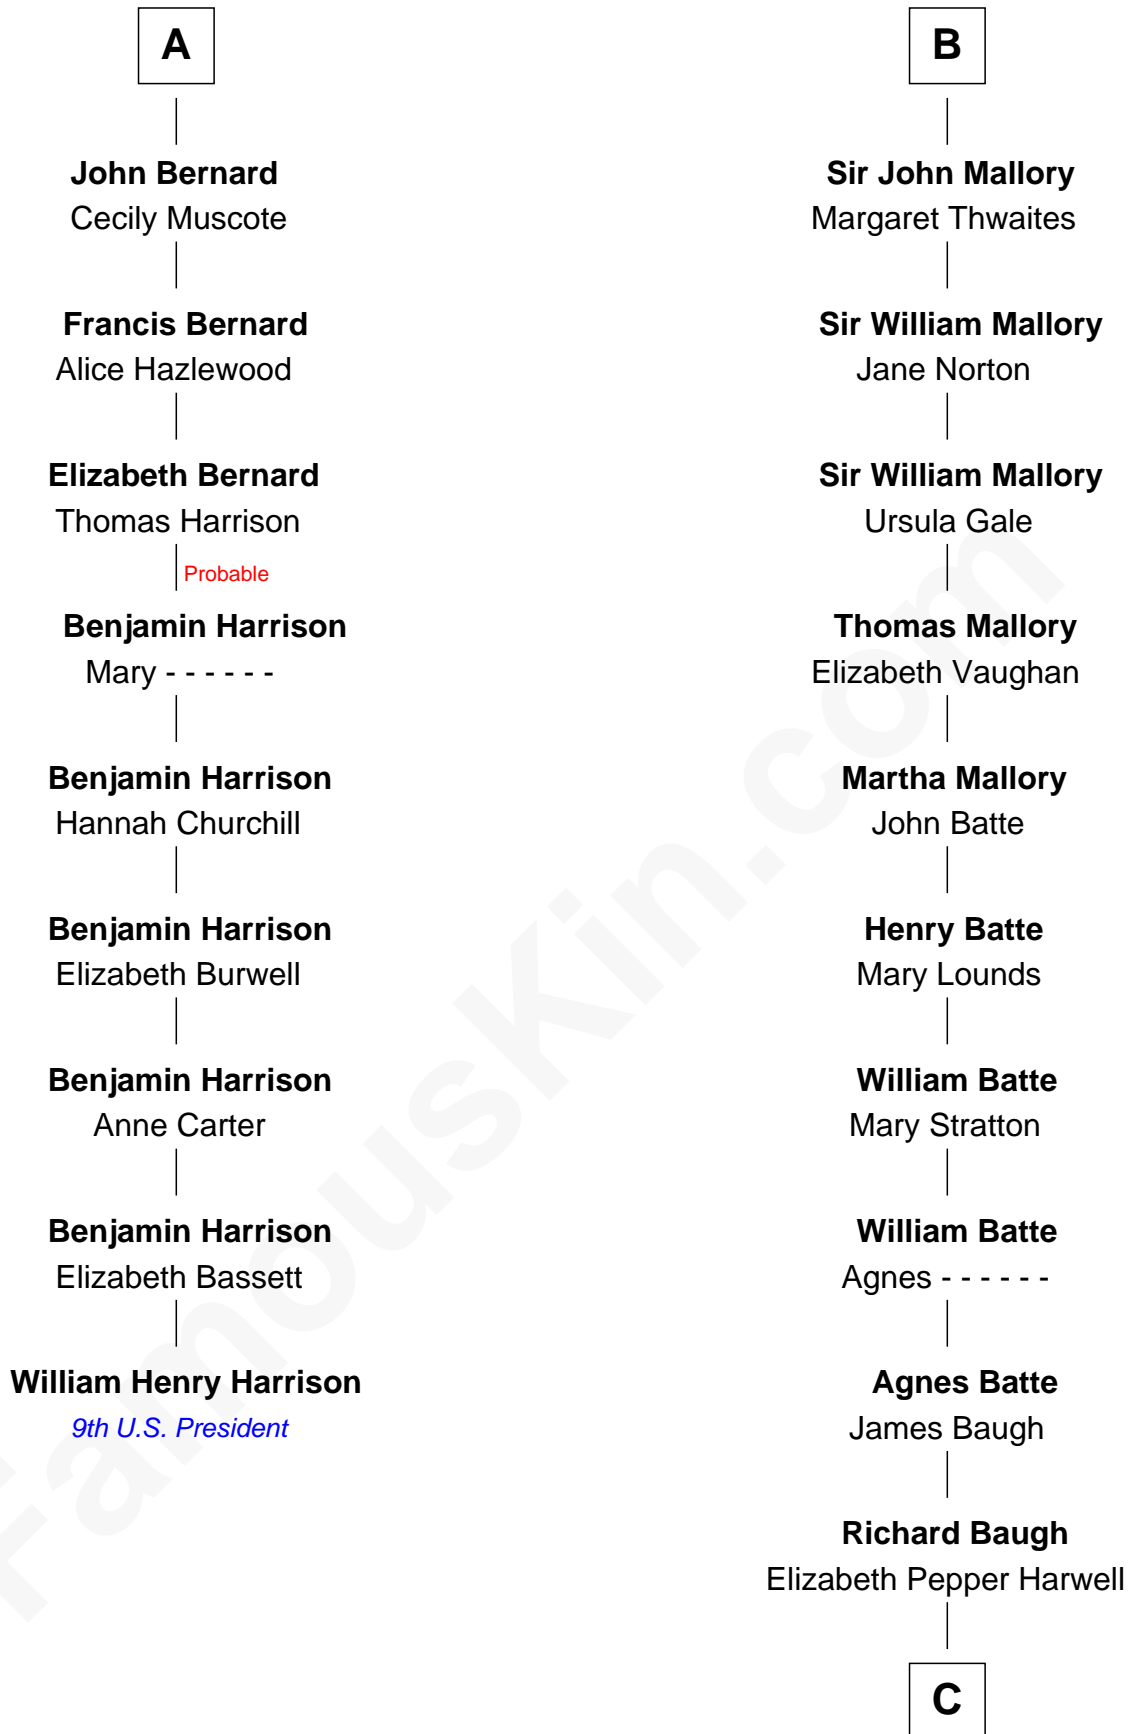

FamousKin.com
Relationship Chart of
William Henry Harrison
9th U.S. President

15th cousin 6 times removed of
Liza Minnelli
Singer and Actress

C

John Aldridge Baugh

Mary Ann Marable

Elizabeth Baugh

William Tecumseh Gumm