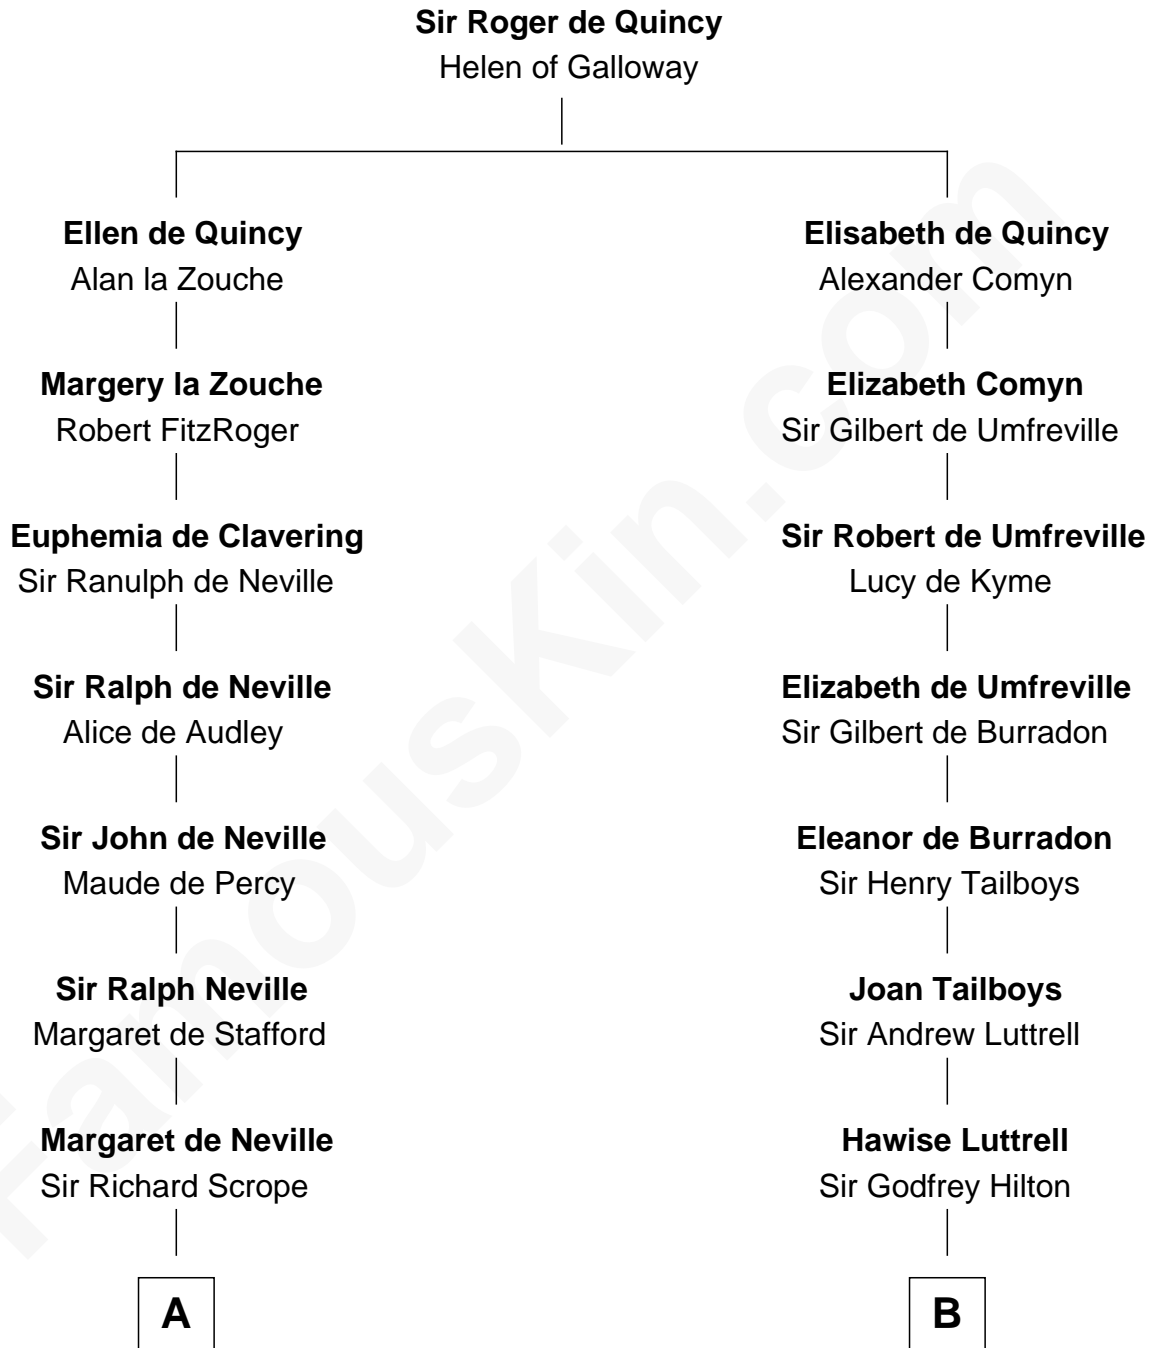

FamousKin.com
Relationship Chart of
William Henry Harrison
9th U.S. President

18th cousin 2 times removed of
Lucretia (Rudolph) Garfield
First Lady of President James Garfield

C

Benjamin Harrison
Elizabeth Bassett

William Henry Harrison
9th U.S. President

D

John Greene
Azubah Ward

Lucretia Greene
Elijah Mason

Arabella Greene Mason
Zebulon Rudolph

Lucretia (Rudolph) Garfield
First Lady of James Garfield

FamousKin.com