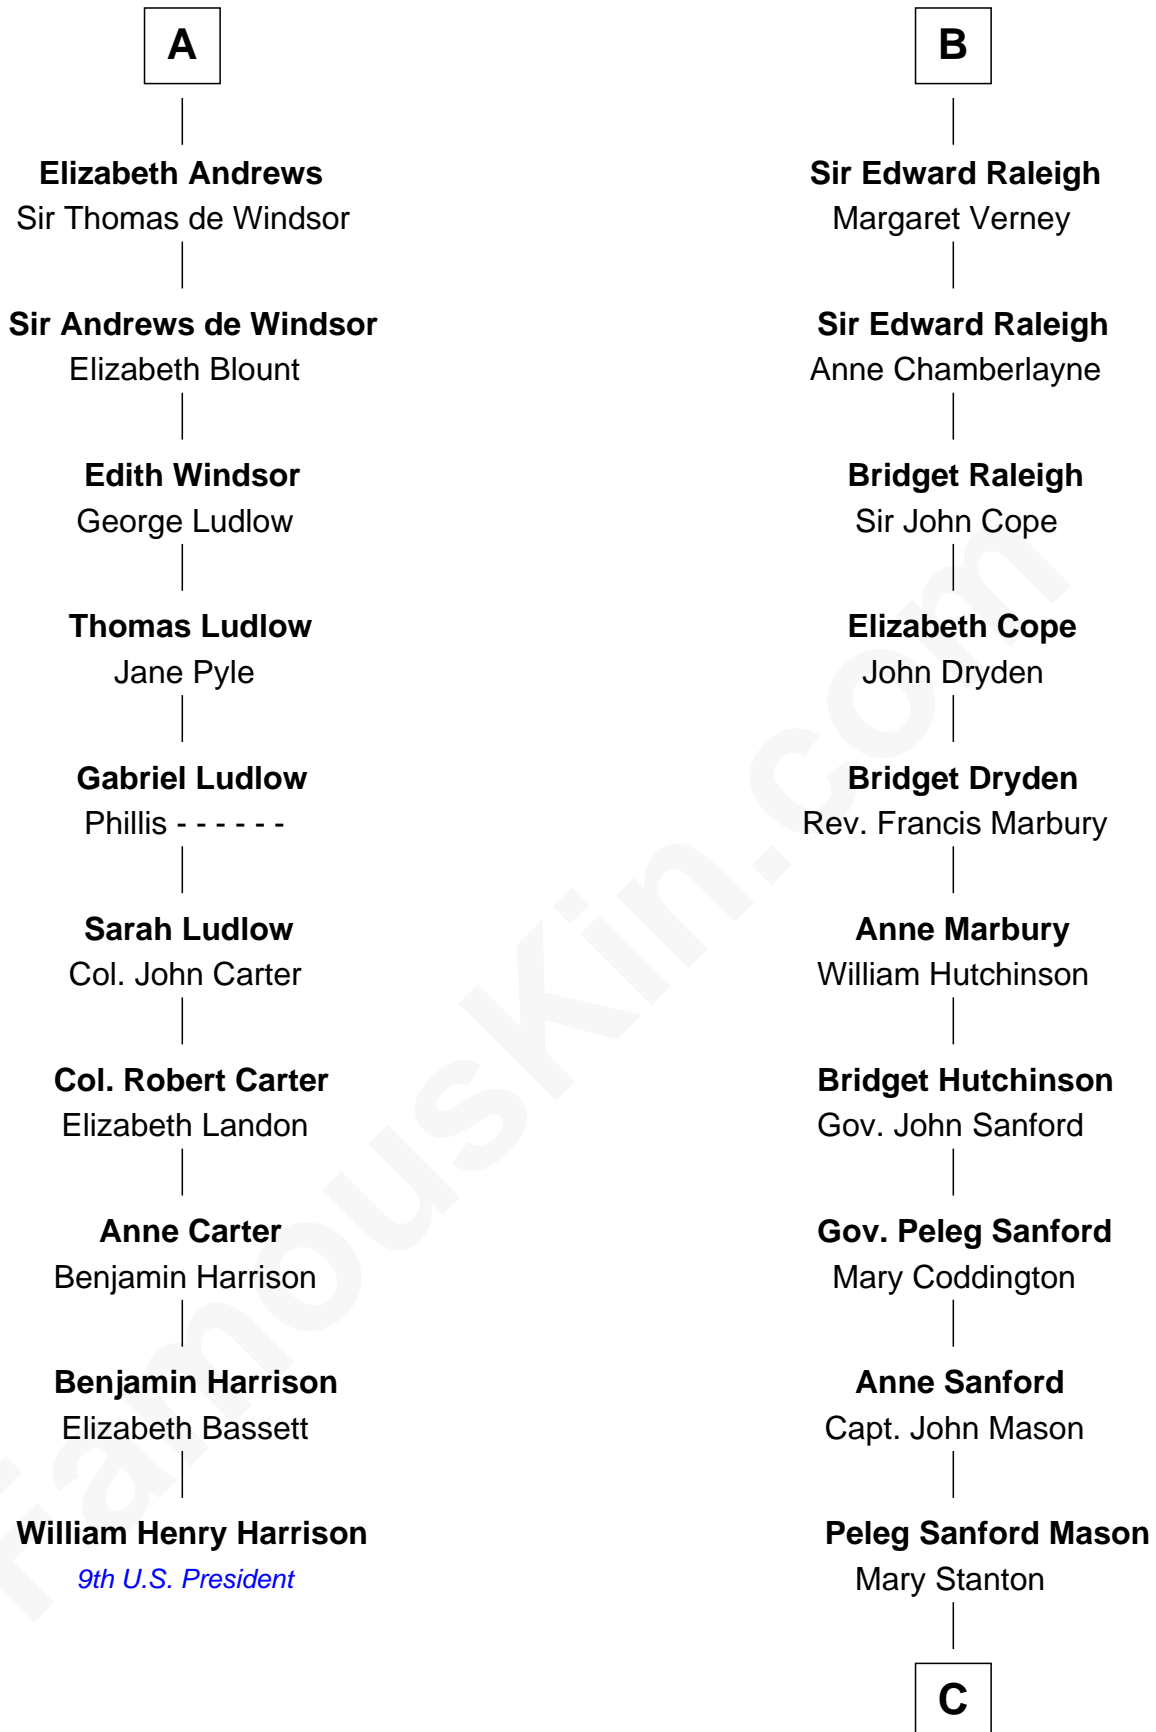

**FamousKin.com**  
**Relationship Chart of**  
**William Henry Harrison**  
*9th U.S. President*

**16th cousin 3 times removed of**  
**Lucretia (Rudolph) Garfield**  
*First Lady of President James Garfield*

**C**

**Elijah Mason**  
Lucretia Greene

**Arabella Greene Mason**  
Zebulon Rudolph

**Lucretia (Rudolph) Garfield**  
*First Lady of James Garfield*

FamousKin.com