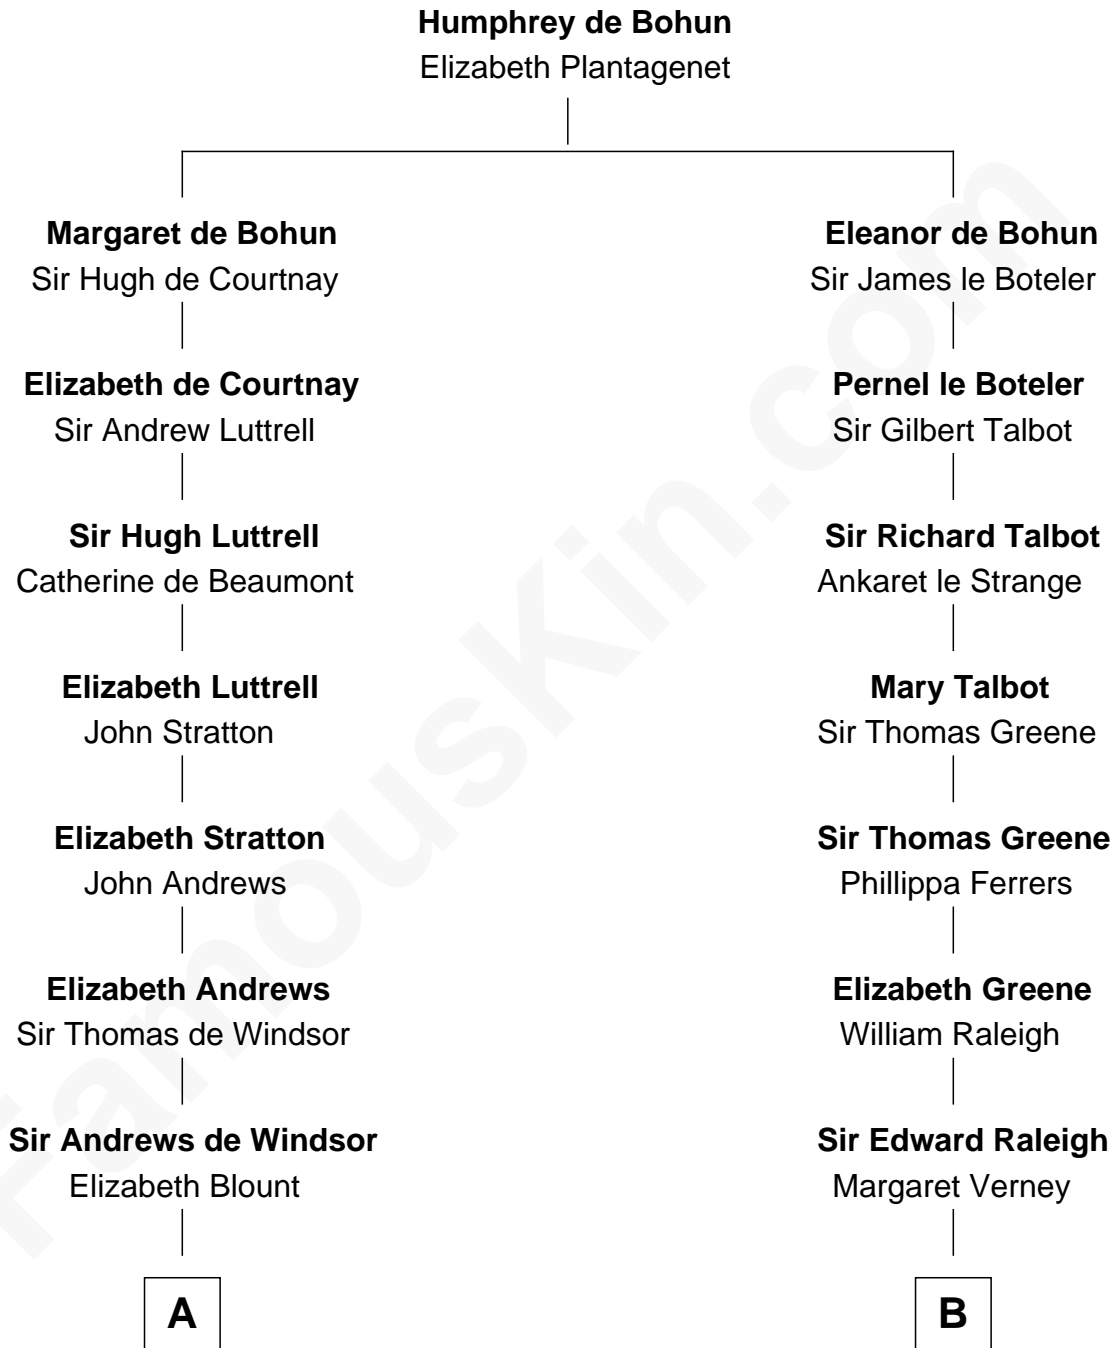

**FamousKin.com**  
**Relationship Chart of**  
**William Henry Harrison**  
*9th U.S. President*

**14th cousin 4 times removed of**  
**Lucretia (Rudolph) Garfield**  
*First Lady of President James Garfield*

C

Arabella Greene Mason

Zebulon Rudolph

Lucretia (Rudolph) Garfield

*First Lady of James Garfield*

FamousKin.com