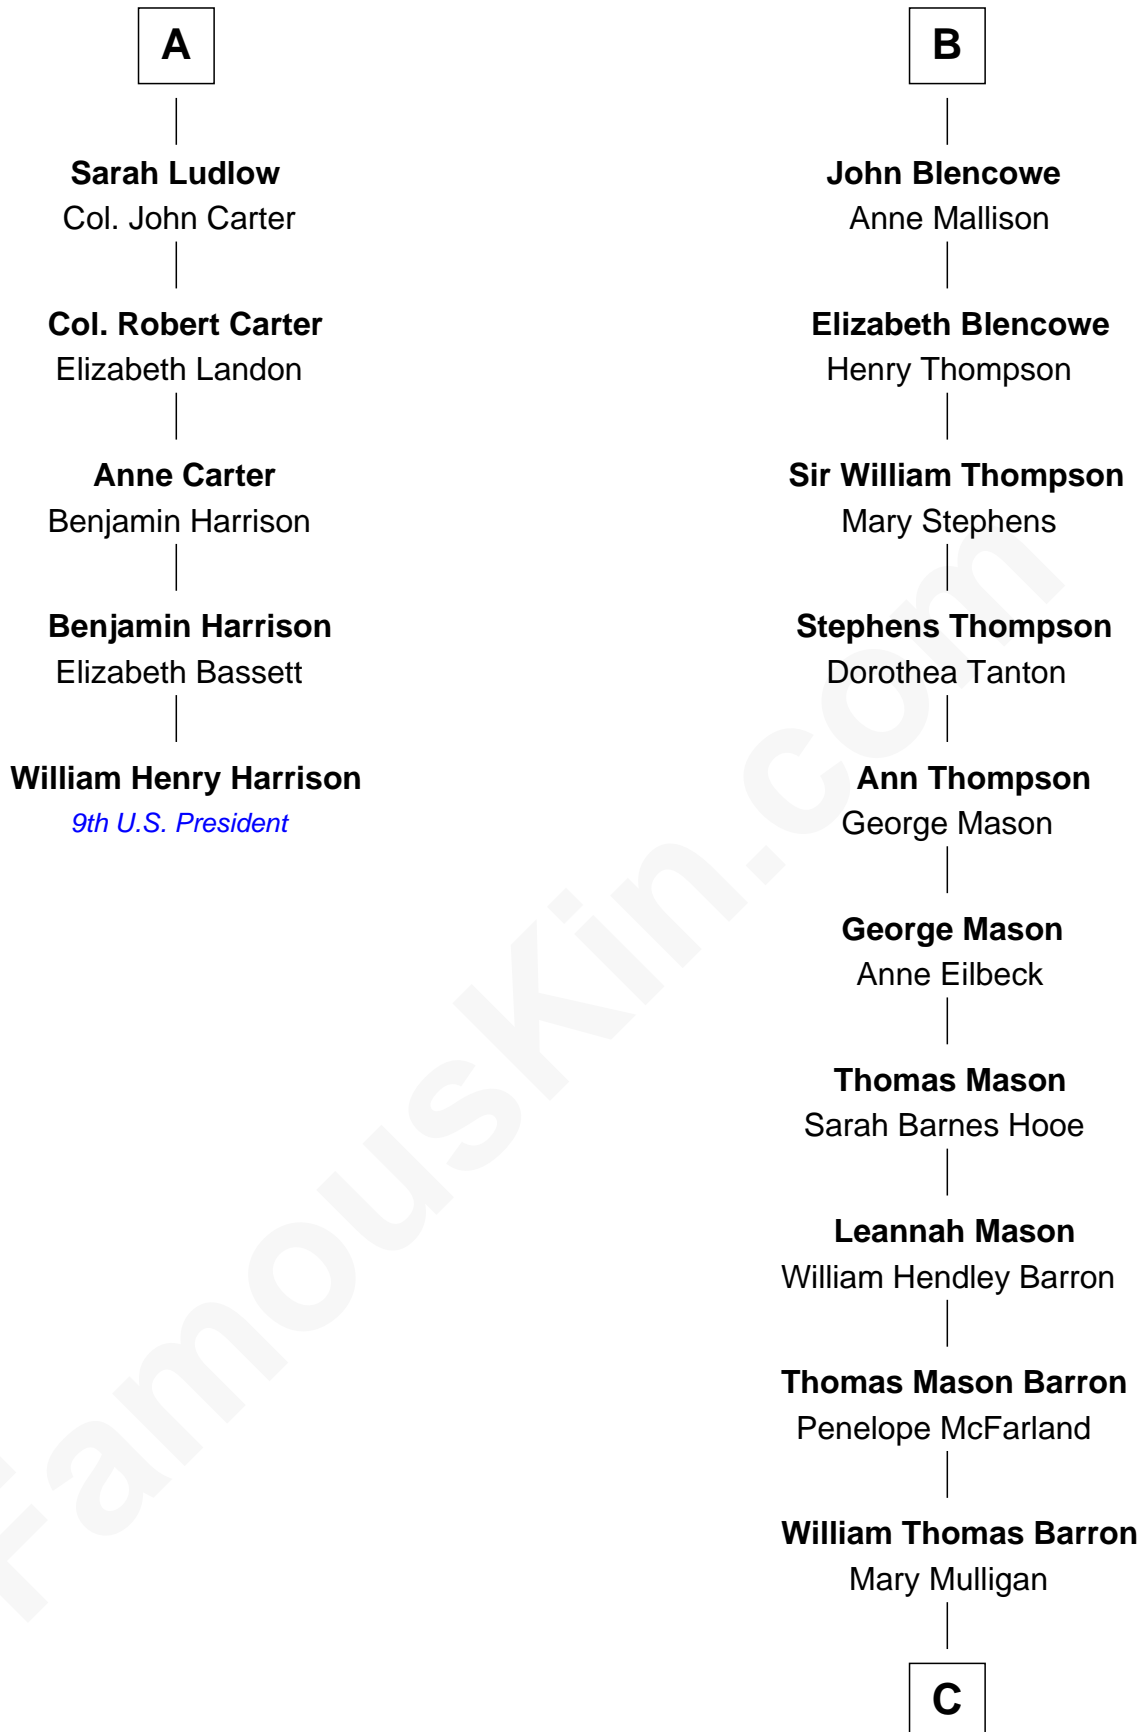

FamousKin.com
Relationship Chart of
William Henry Harrison
9th U.S. President

11th cousin 9 times removed of
Paris Hilton
Socialite and TV Personality

Sir Walter Blount
 Sancha de Ayala

C

—
Mary Adelaide Barron
Conrad Nicholson Hilton