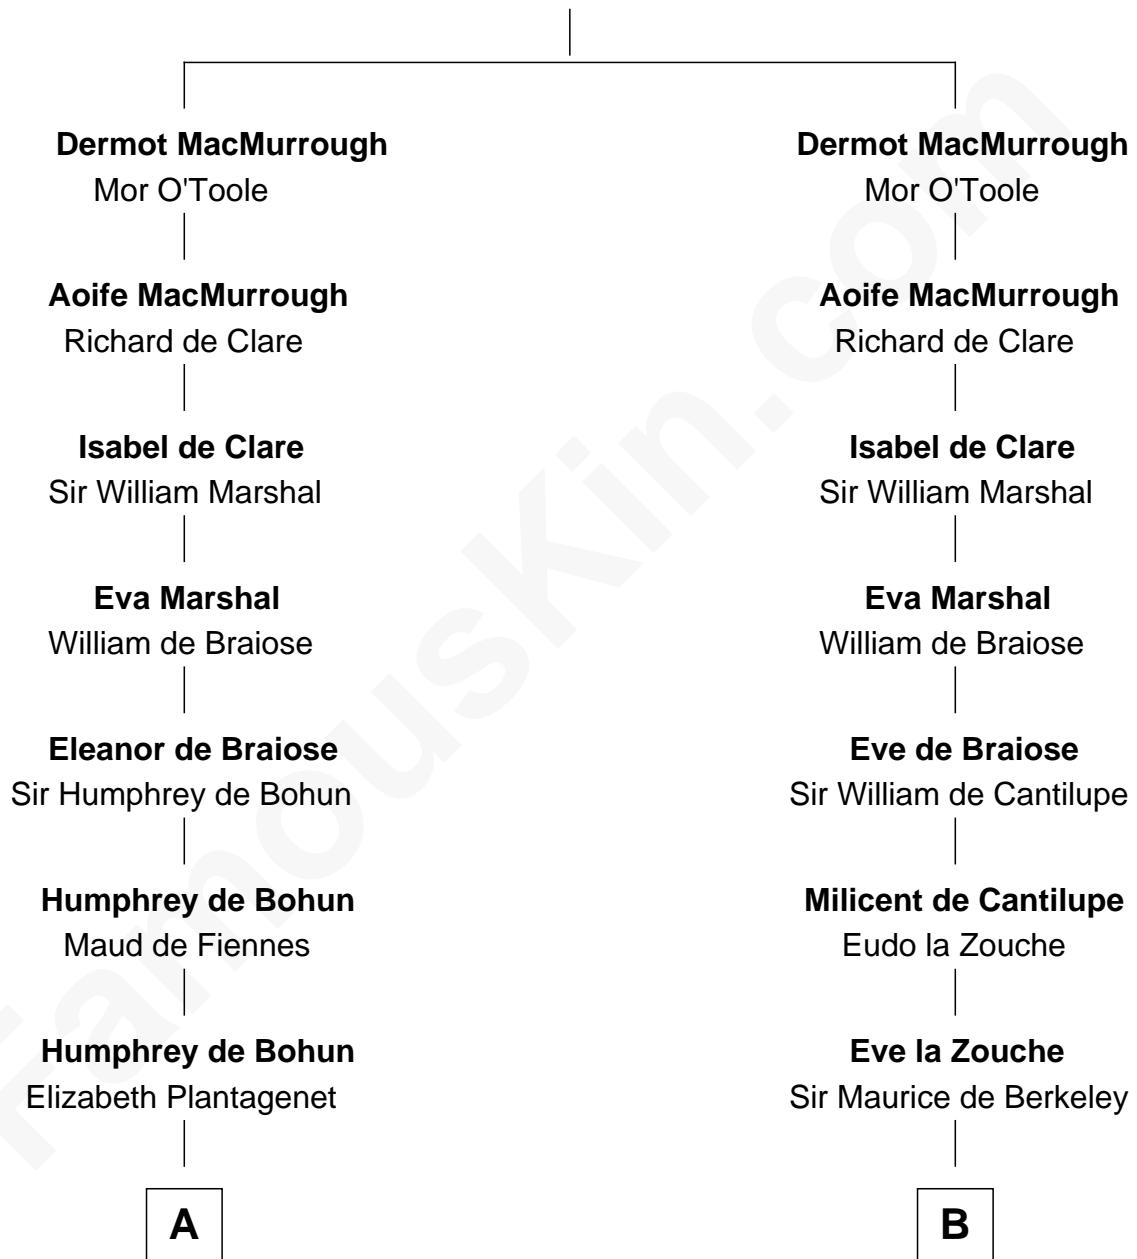

**FamousKin.com**  
**Relationship Chart of**  
**William Henry Harrison**  
*9th U.S. President*

20th cousin 1 time removed of  
**George Mason**  
*Father of the U.S. Bill of Rights*

**Enna MacMurrough**

-----

**C**

**Sarah Ludlow**  
Col. John Carter

**Col. Robert Carter**  
Elizabeth Landon

**Anne Carter**  
Benjamin Harrison

**Benjamin Harrison**  
Elizabeth Bassett

**William Henry Harrison**  
*9th U.S. President*

**D**

**Sir William Thompson**  
Mary Stephens

**Stephens Thompson**  
Dorothea Tanton

**Ann Thompson**  
George Mason

**George Mason**  
*Father of Bill of Rights*

FamousKin.com