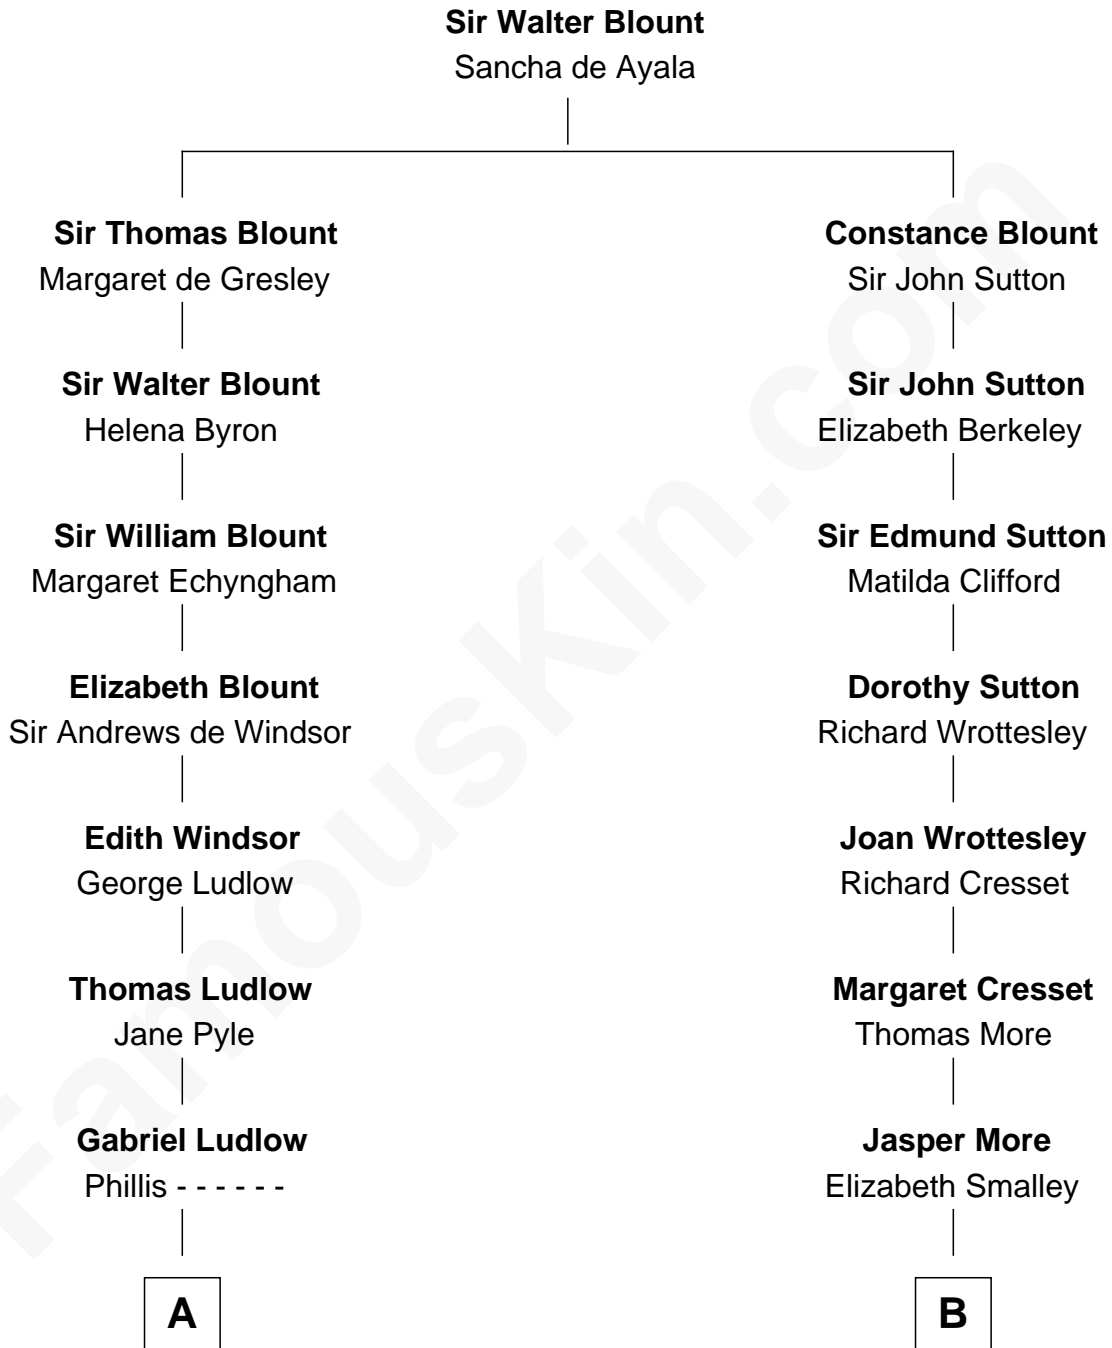

FamousKin.com

Relationship Chart of

William Henry Harrison

9th U.S. President

8th cousin 3 times removed of

Richard More

(c1614 - c1696) Mayflower passenger 1620

MAYFLOWER

A

Sarah Ludlow
Col. John Carter

Col. Robert Carter
Elizabeth Landon

Anne Carter
Benjamin Harrison

Benjamin Harrison
Elizabeth Bassett

William Henry Harrison
9th U.S. President

B

Katherine More
Col. Samuel More

Richard More
Mayflower passenger 1620

FamousKin.com