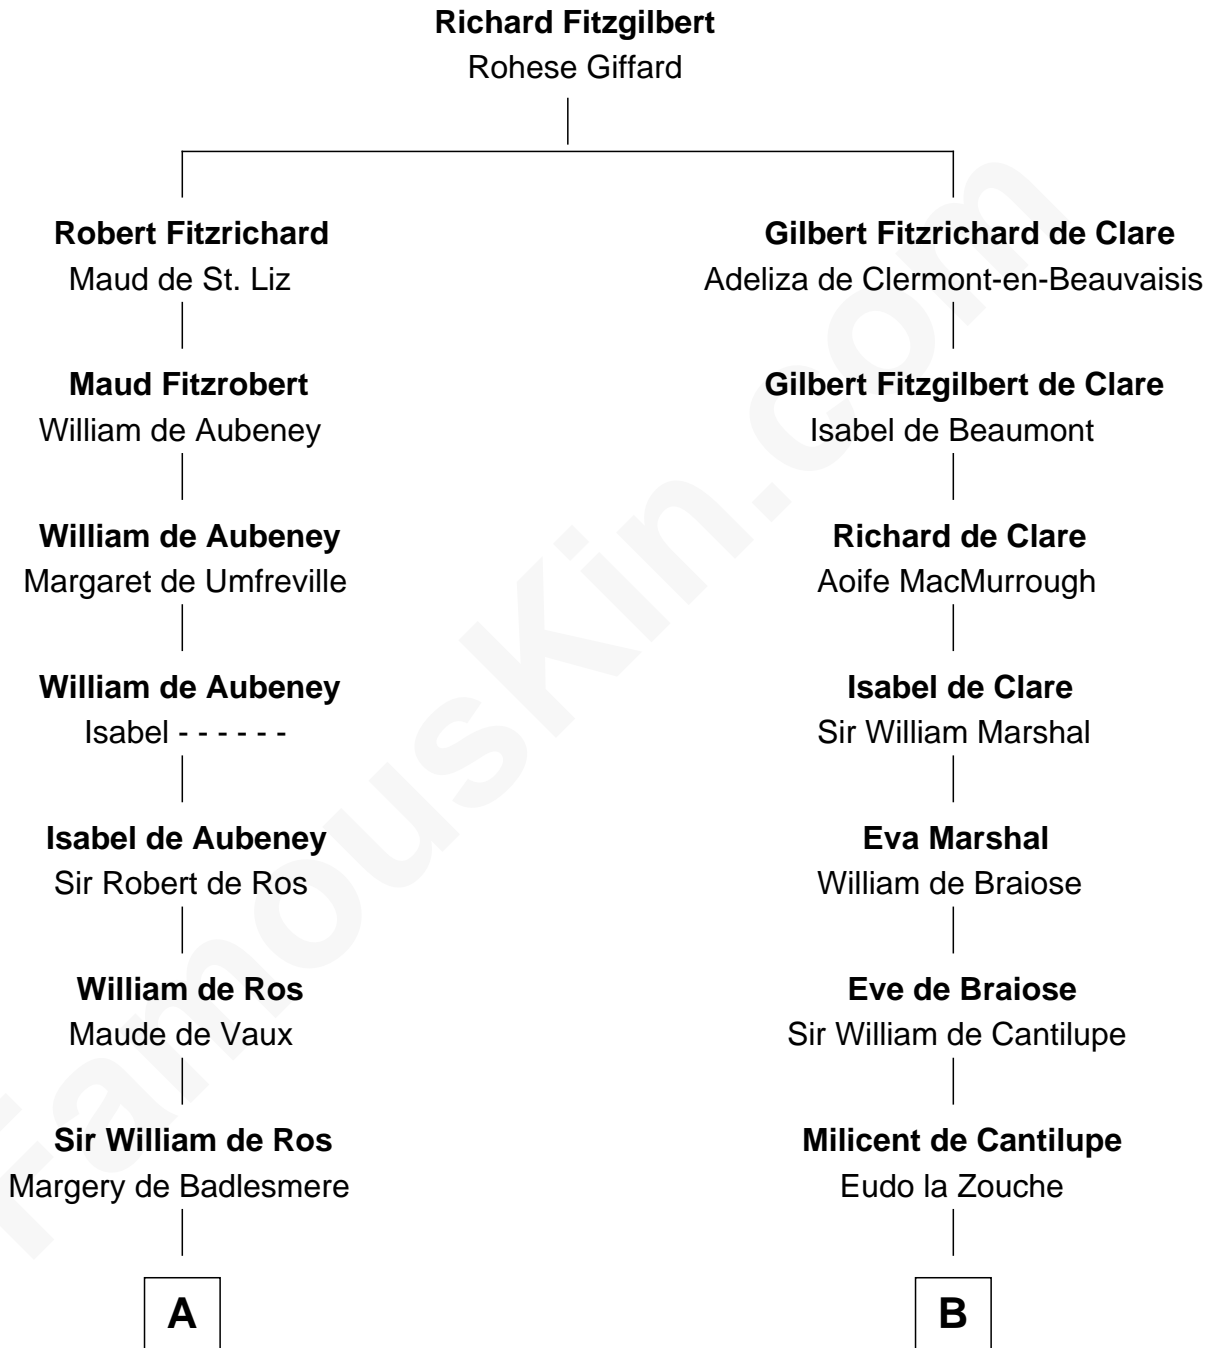

FamousKin.com

Relationship Chart of

William Henry Harrison

9th U.S. President

17th cousin 4 times removed of

Richard More

(c1614 - c1696) Mayflower passenger 1620

MAYFLOWER

C

Benjamin Harrison

Hannah Churchill

Benjamin Harrison

Elizabeth Burwell

Benjamin Harrison

Anne Carter

Benjamin Harrison

Elizabeth Bassett

William Henry Harrison

9th U.S. President

FamousKin.com