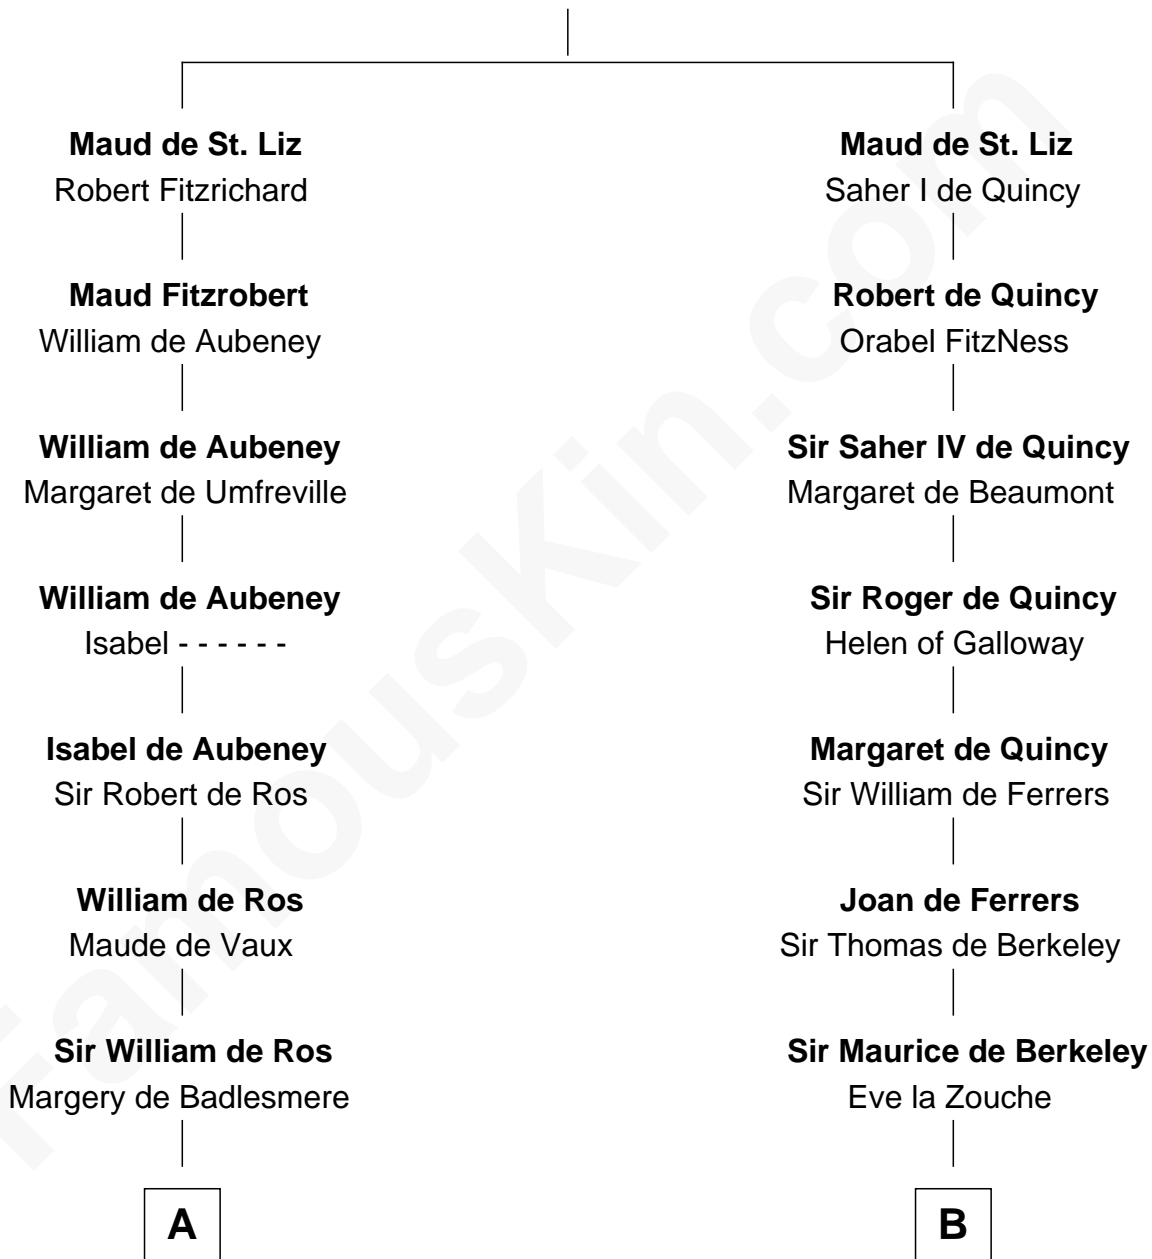

FamousKin.com

Relationship Chart of

William Henry Harrison

9th U.S. President

16th cousin 5 times removed of

Richard More

(c1614 - c1696) Mayflower passenger 1620

MAYFLOWER

Simon I de St. Liz
Maud of Northumberland

C

Benjamin Harrison

Hannah Churchill

Benjamin Harrison

Elizabeth Burwell

Benjamin Harrison

Anne Carter

Benjamin Harrison

Elizabeth Bassett

William Henry Harrison

9th U.S. President

FamousKin.com