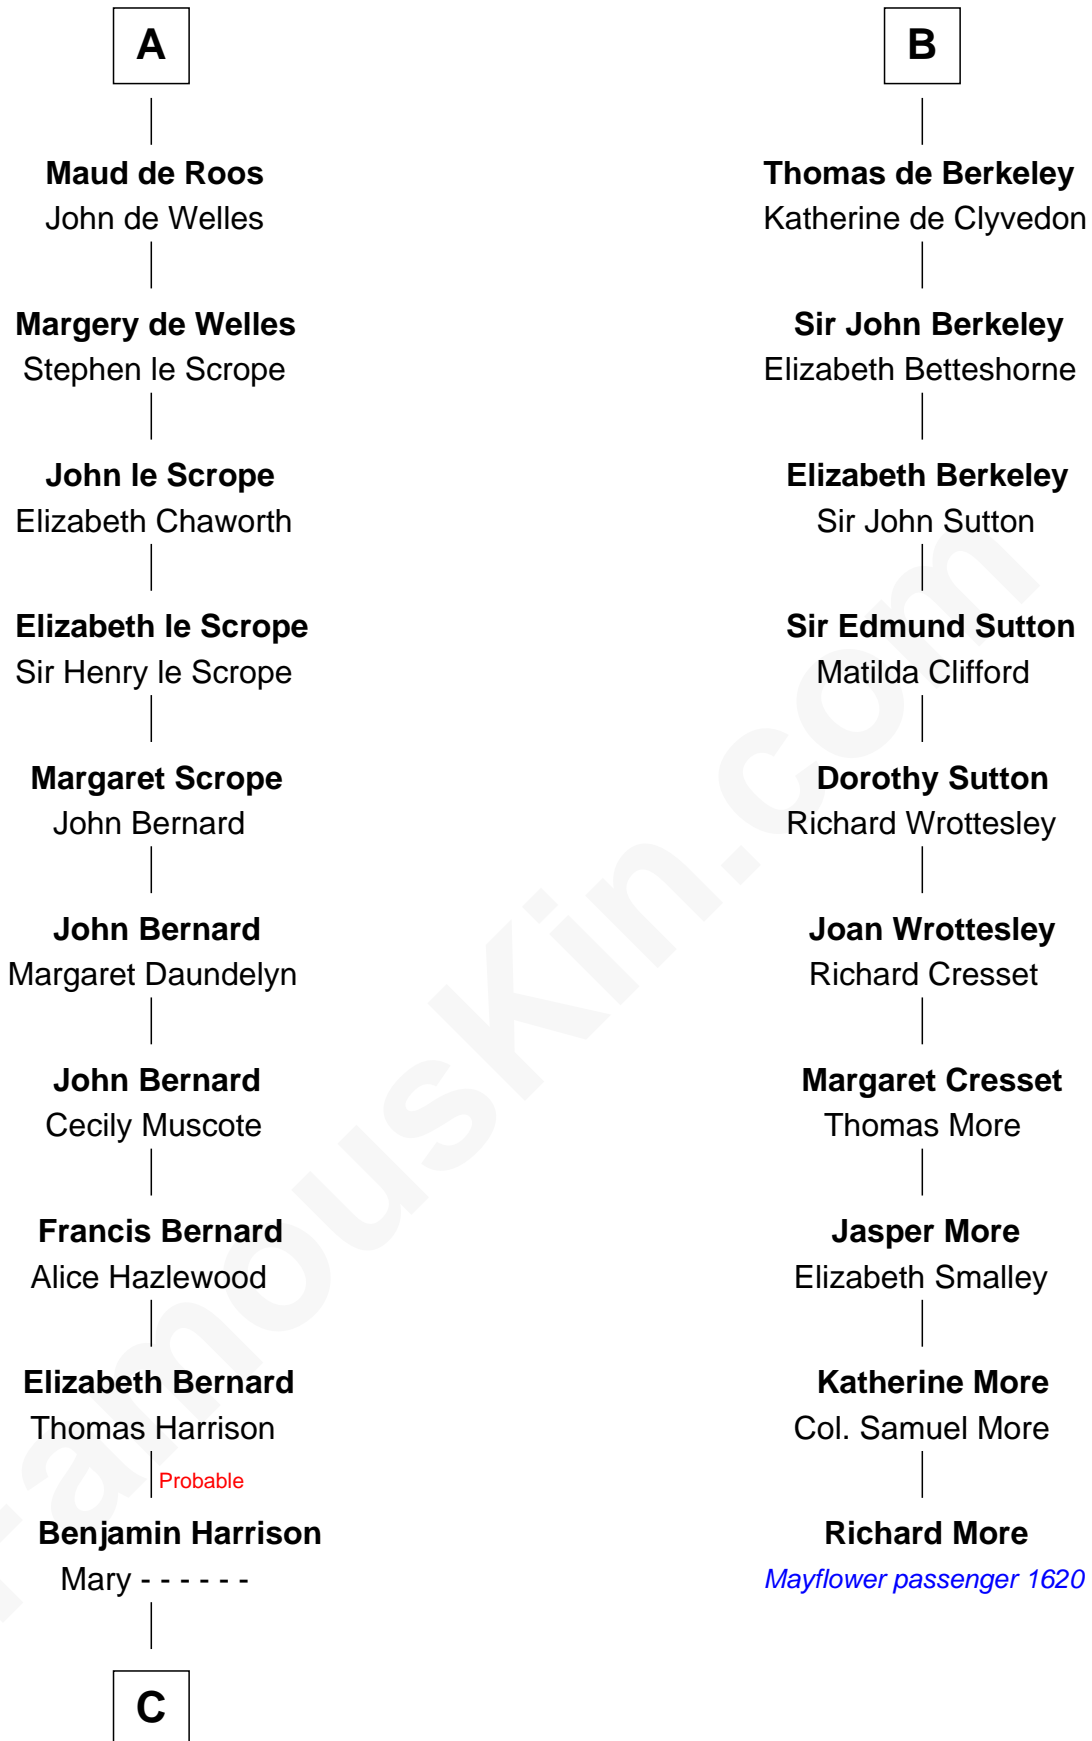

FamousKin.com

Relationship Chart of

William Henry Harrison

9th U.S. President

16th cousin 5 times removed of

Richard More

(c1614 - c1696) Mayflower passenger 1620

MAYFLOWER

Simon I de St. Liz
Maud of Northumberland

C

Benjamin Harrison

Hannah Churchill

Benjamin Harrison

Elizabeth Burwell

Benjamin Harrison

Anne Carter

Benjamin Harrison

Elizabeth Bassett

William Henry Harrison

9th U.S. President

FamousKin.com