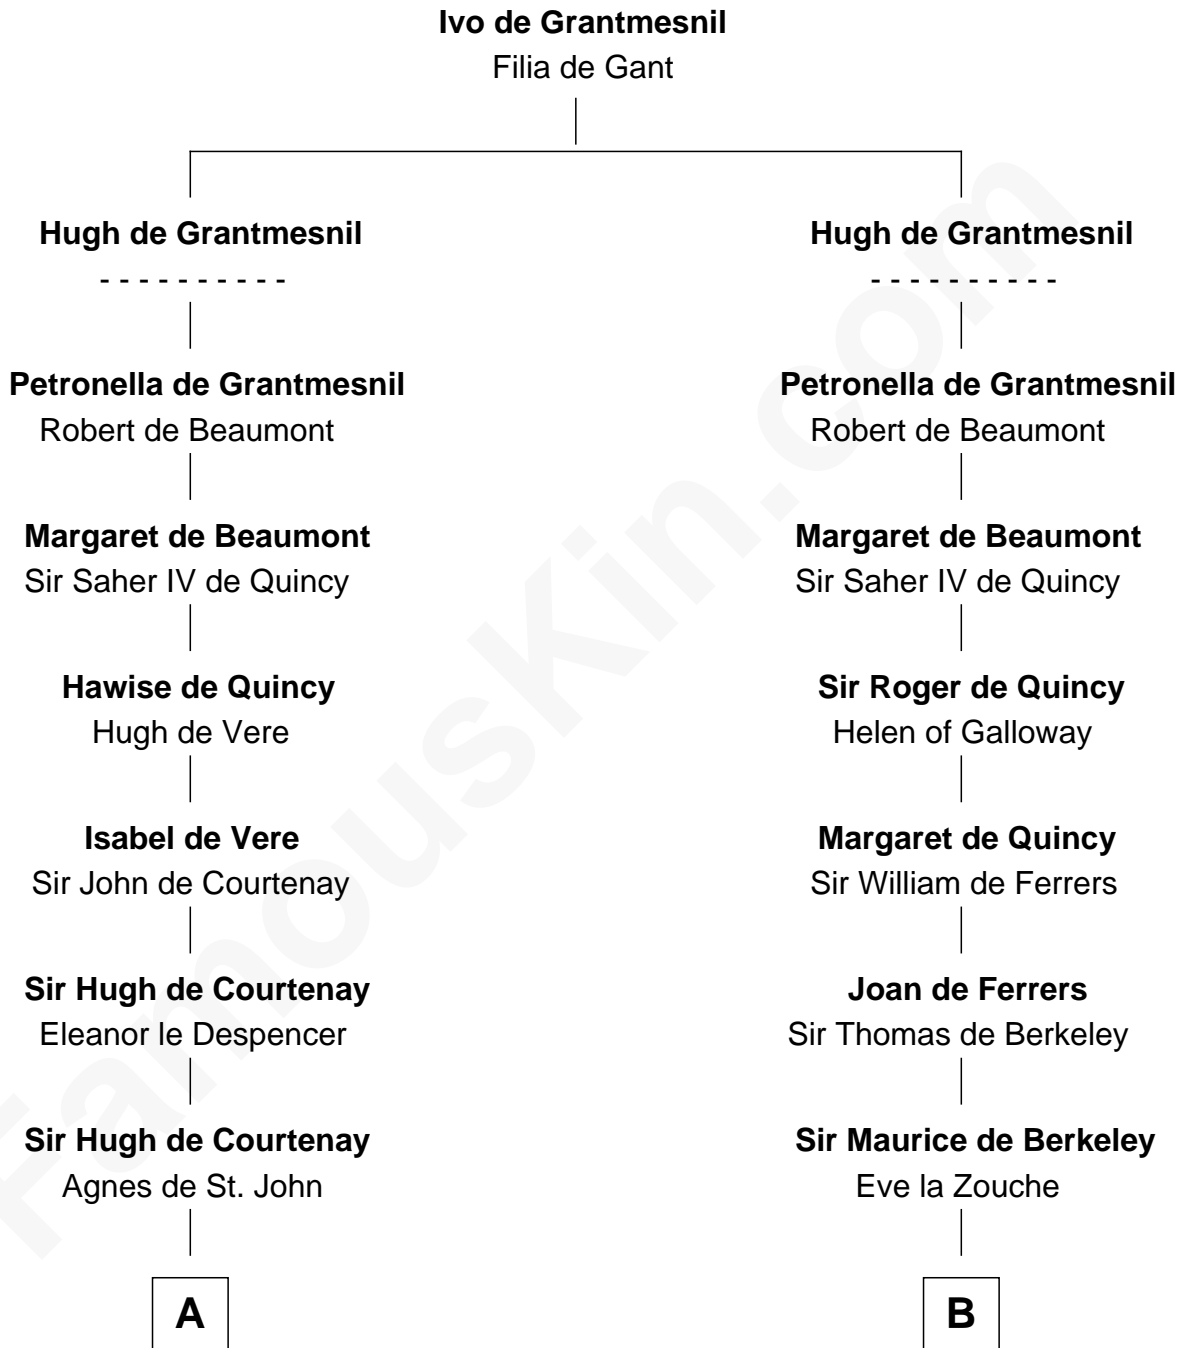

FamousKin.com

Relationship Chart of

William Henry Harrison

9th U.S. President

16th cousin 5 times removed of

Richard More

(c1614 - c1696) Mayflower passenger 1620

MAYFLOWER

C

Sarah Ludlow
Col. John Carter

Col. Robert Carter
Elizabeth Landon

Anne Carter
Benjamin Harrison

Benjamin Harrison
Elizabeth Bassett

William Henry Harrison
9th U.S. President

FamousKin.com