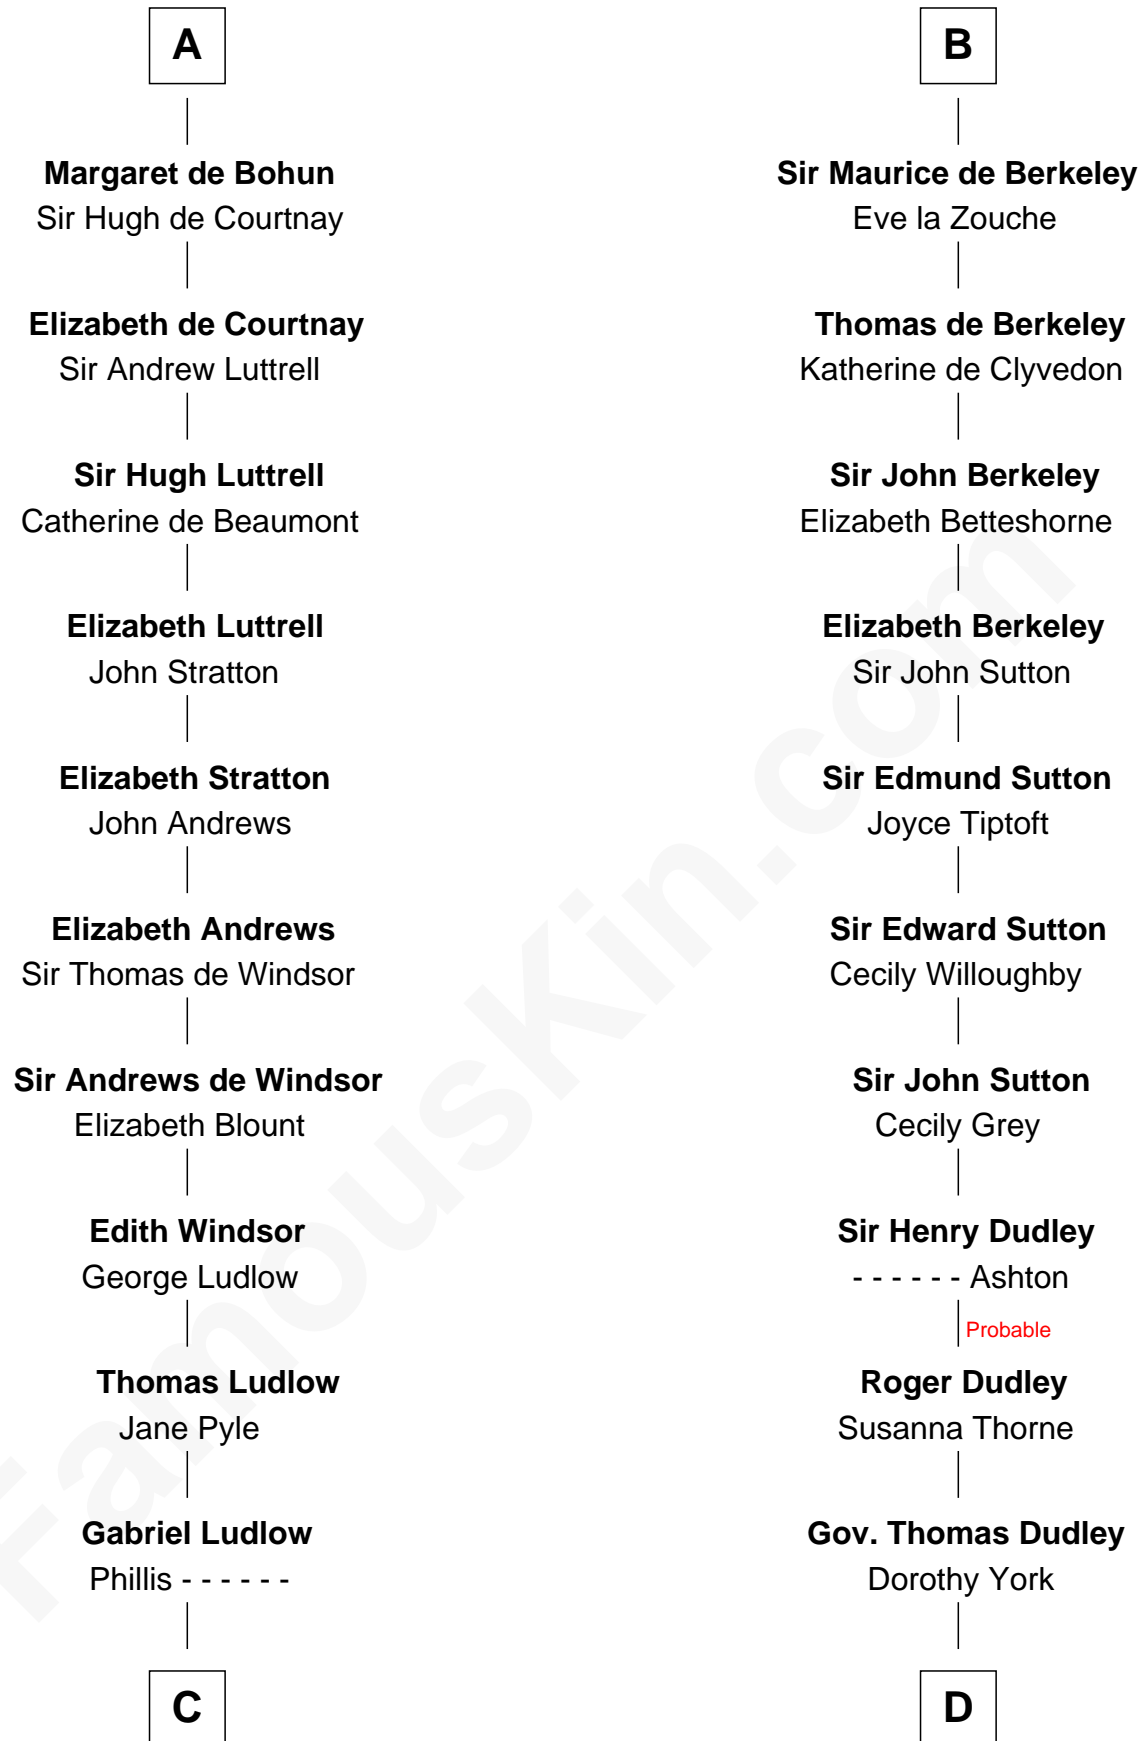

FamousKin.com

Relationship Chart of

William Henry Harrison

9th U.S. President

21st cousin of

Bathsheba (Ruggles) Spooner

First woman executed for murder in U.S. by non-British government

William the Conqueror

Henry I, King of England

Maud of Scotland

Maud of England

Geoffrey Plantagenet

Henry II, King of England

Eleanor of Aquitaine

John, King of England

----- De Warenne

Sir Richard FitzRoy

Rose de Dover

Isabel de Dover

Sir Maurice de Berkeley

Sir Thomas de Berkeley

Joan de Ferrers

B

C

Martha Woodbridge
Samuel Ruggles

Rev. Timothy Ruggles
Mary White

Timothy Dwight Ruggles
Bathsheba Bourne

Bathsheba (Ruggles) Spooner
First Woman Executed in U.S.