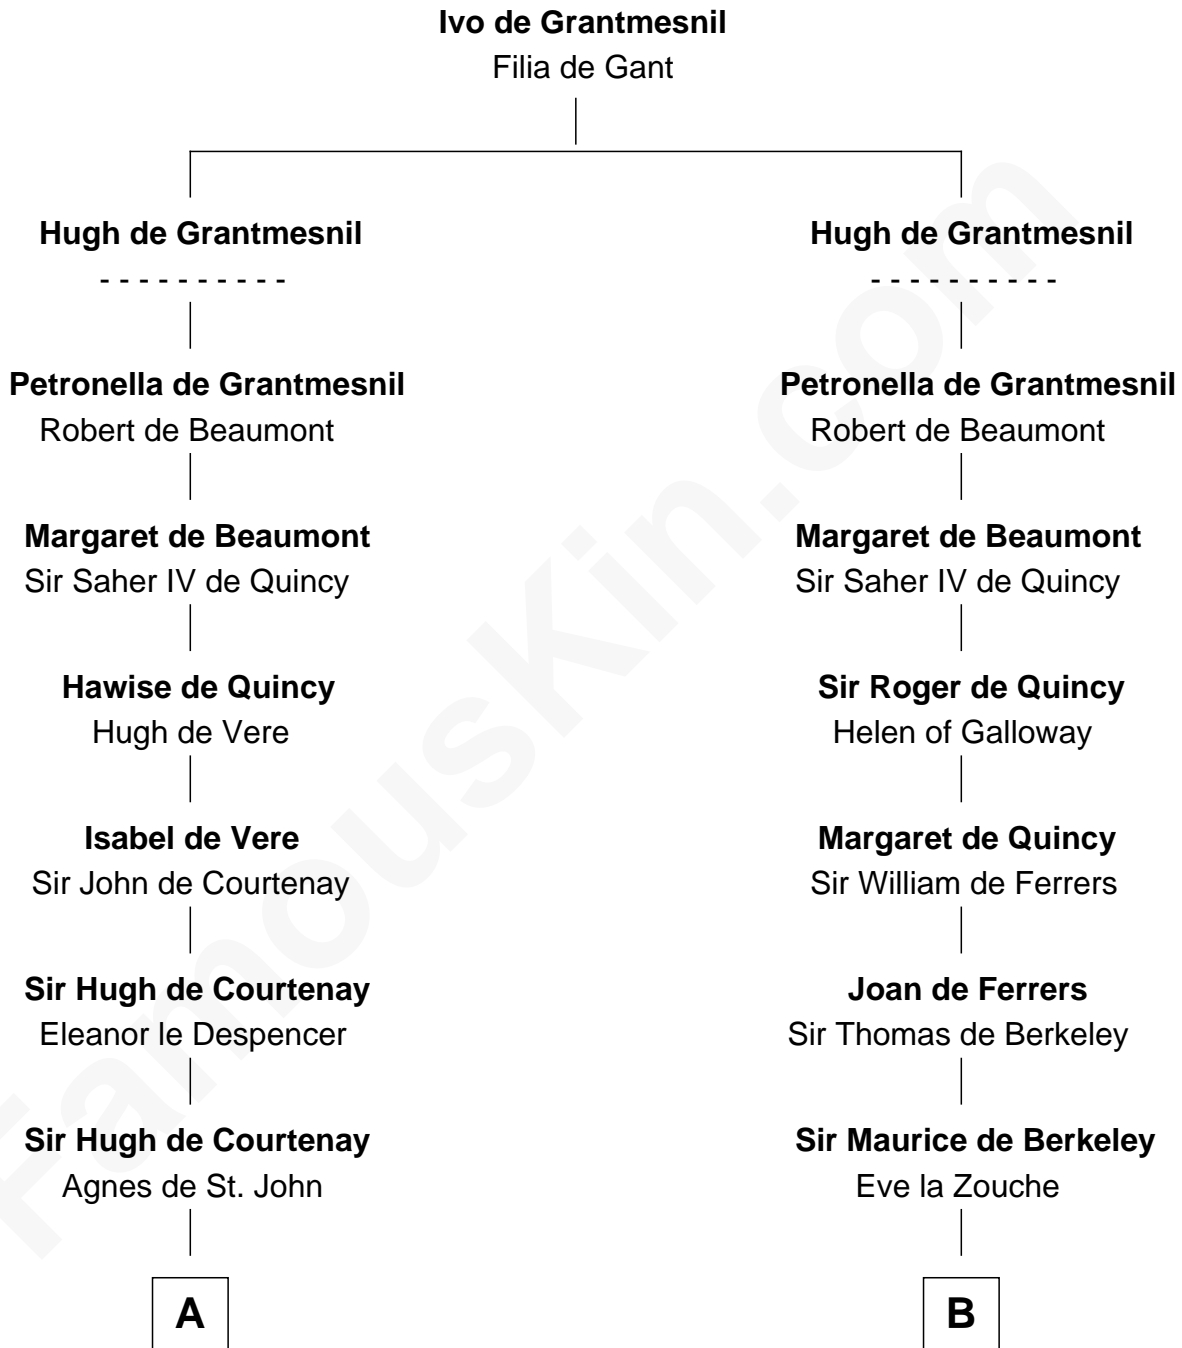

FamousKin.com
Relationship Chart of
William Henry Harrison
9th U.S. President

20th cousin 1 time removed of

Bathsheba (Ruggles) Spooner

First woman executed for murder in U.S. by non-British government

C

Sarah Ludlow
Col. John Carter

Col. Robert Carter
Elizabeth Landon

Anne Carter
Benjamin Harrison

Benjamin Harrison
Elizabeth Bassett

William Henry Harrison
9th U.S. President

D

Martha Woodbridge
Samuel Ruggles

Rev. Timothy Ruggles
Mary White

Timothy Dwight Ruggles
Bathsheba Bourne

Bathsheba (Ruggles) Spooner
First Woman Executed in U.S.