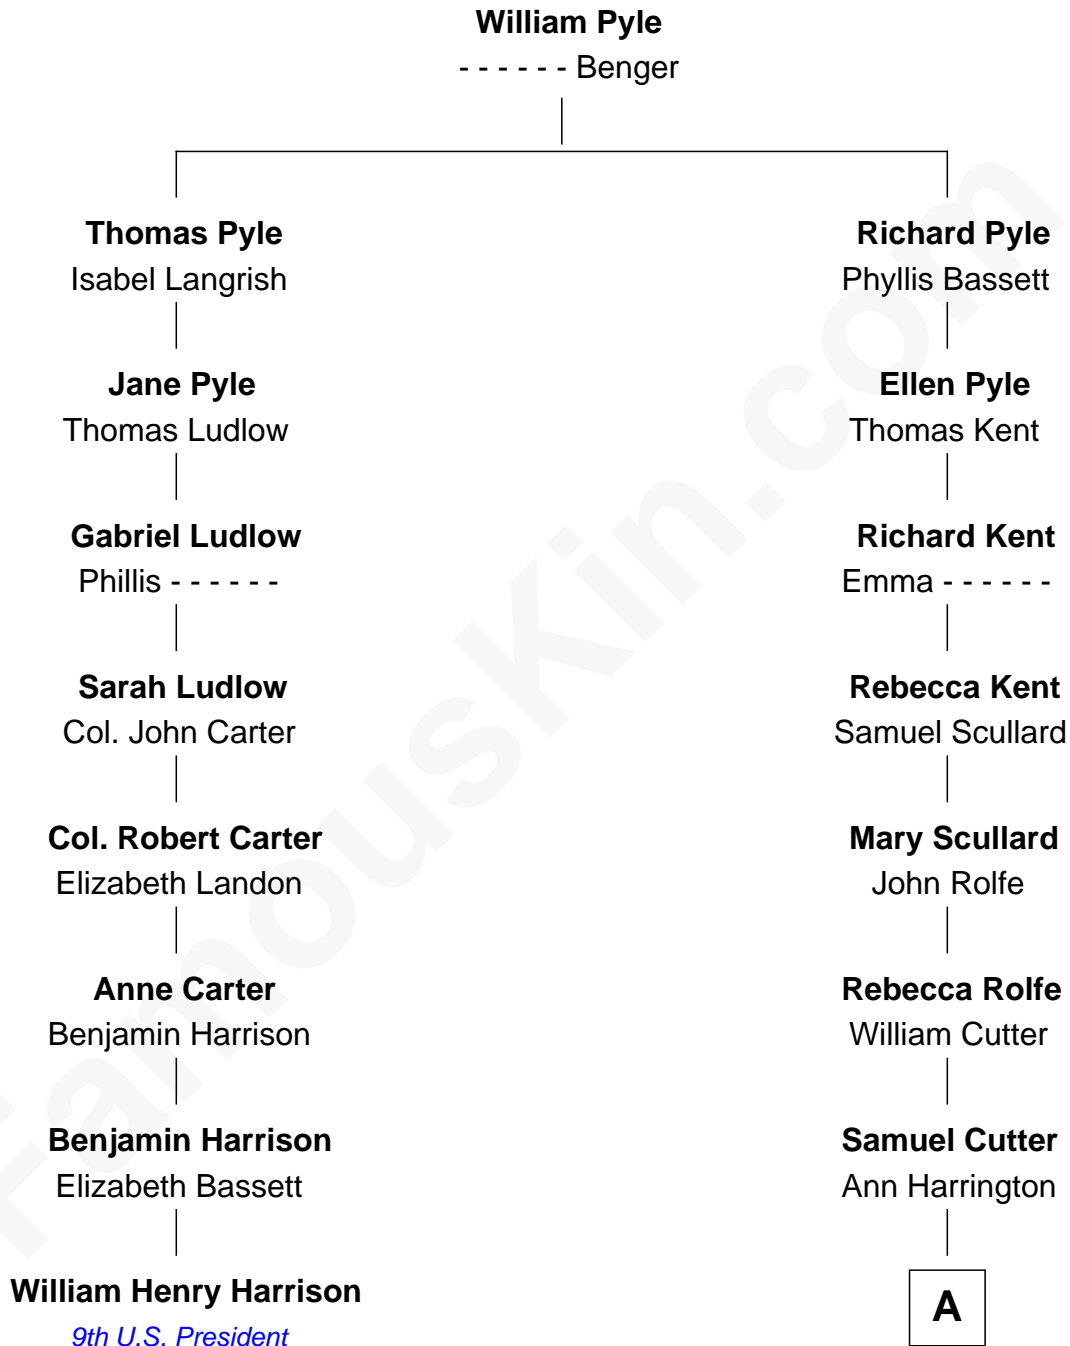

**FamousKin.com**  
**Relationship Chart of**  
**William Henry Harrison**  
*9th U.S. President*

7th cousin 5 times removed of  
**John Steinbeck**  
*Author of The Grapes of Wrath*

**A**

**Anna Cutter**

Walter Dickson

**Walter Dickson**

Anna Tufts

**Walter Dickson**

Sarah Eldredge

**Almira Ann Dickson**

Johann Adolf Großsteinbeck

**John Ernst Steinbeck**

Olive Hamilton

**John Steinbeck**

*Author of [The Grapes of Wrath](#)*