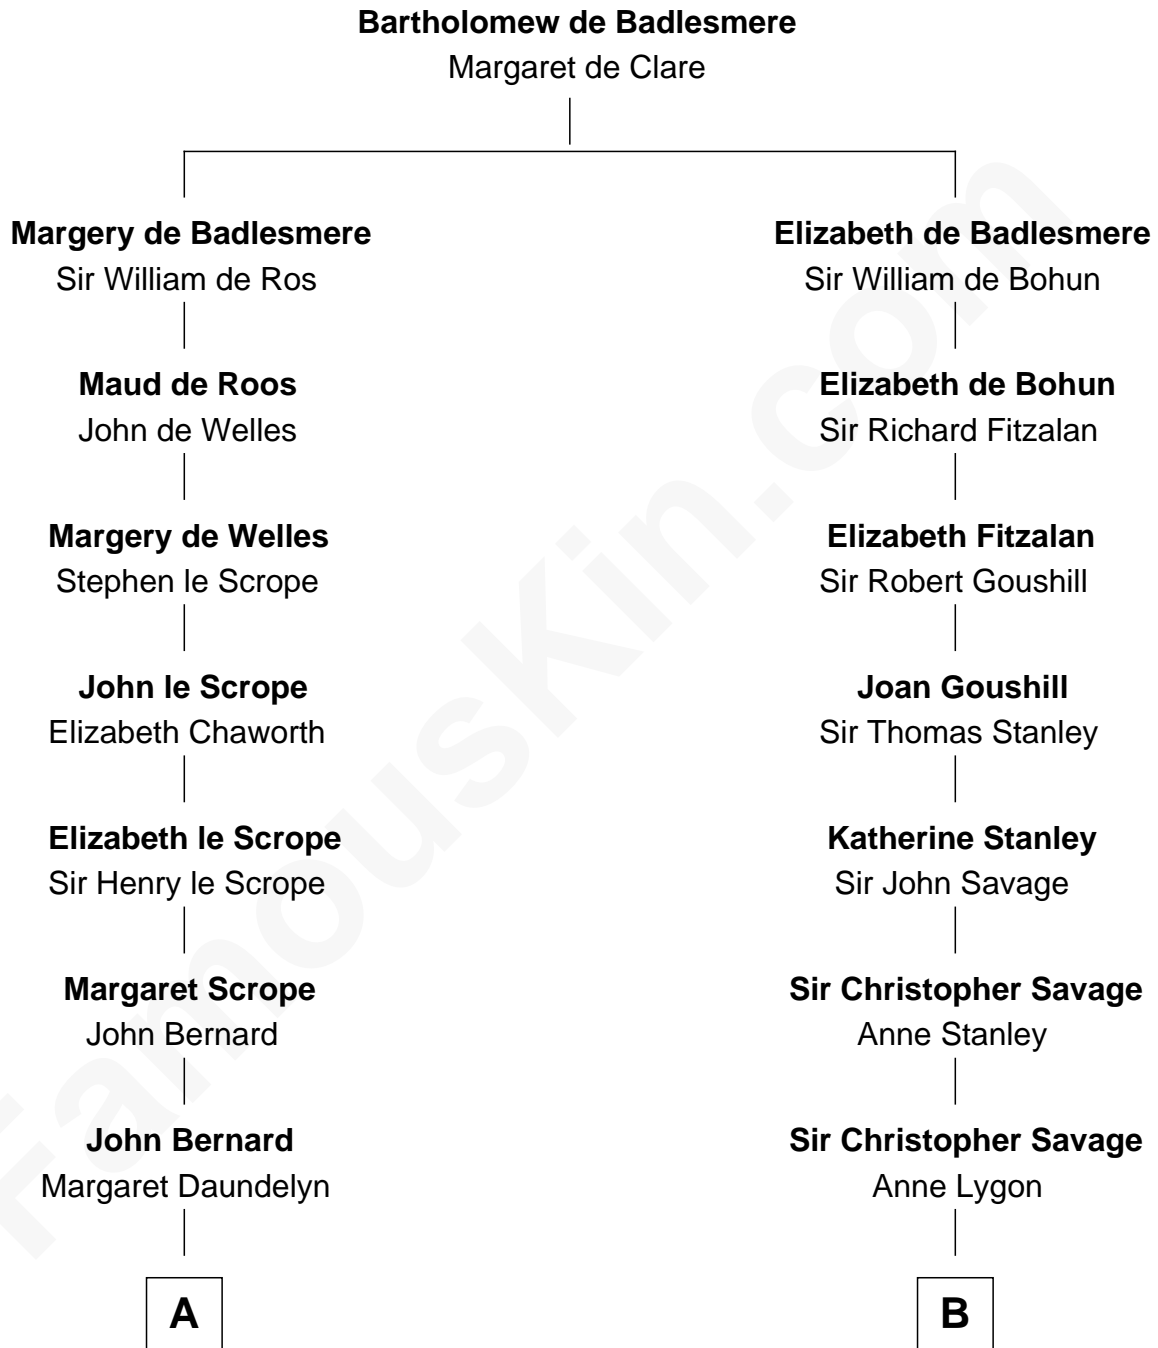

FamousKin.com
Relationship Chart of
William Henry Harrison
9th U.S. President

15th cousin 4 times removed of
Adlai Stevenson II
31st Governor of Illinois

C

Letitia Green
Adlai Ewing Stevenson

Lewis Green Stevenson
Helen Louise Davis

Adlai Stevenson II
31st Governor of Illinois

FamousKin.com