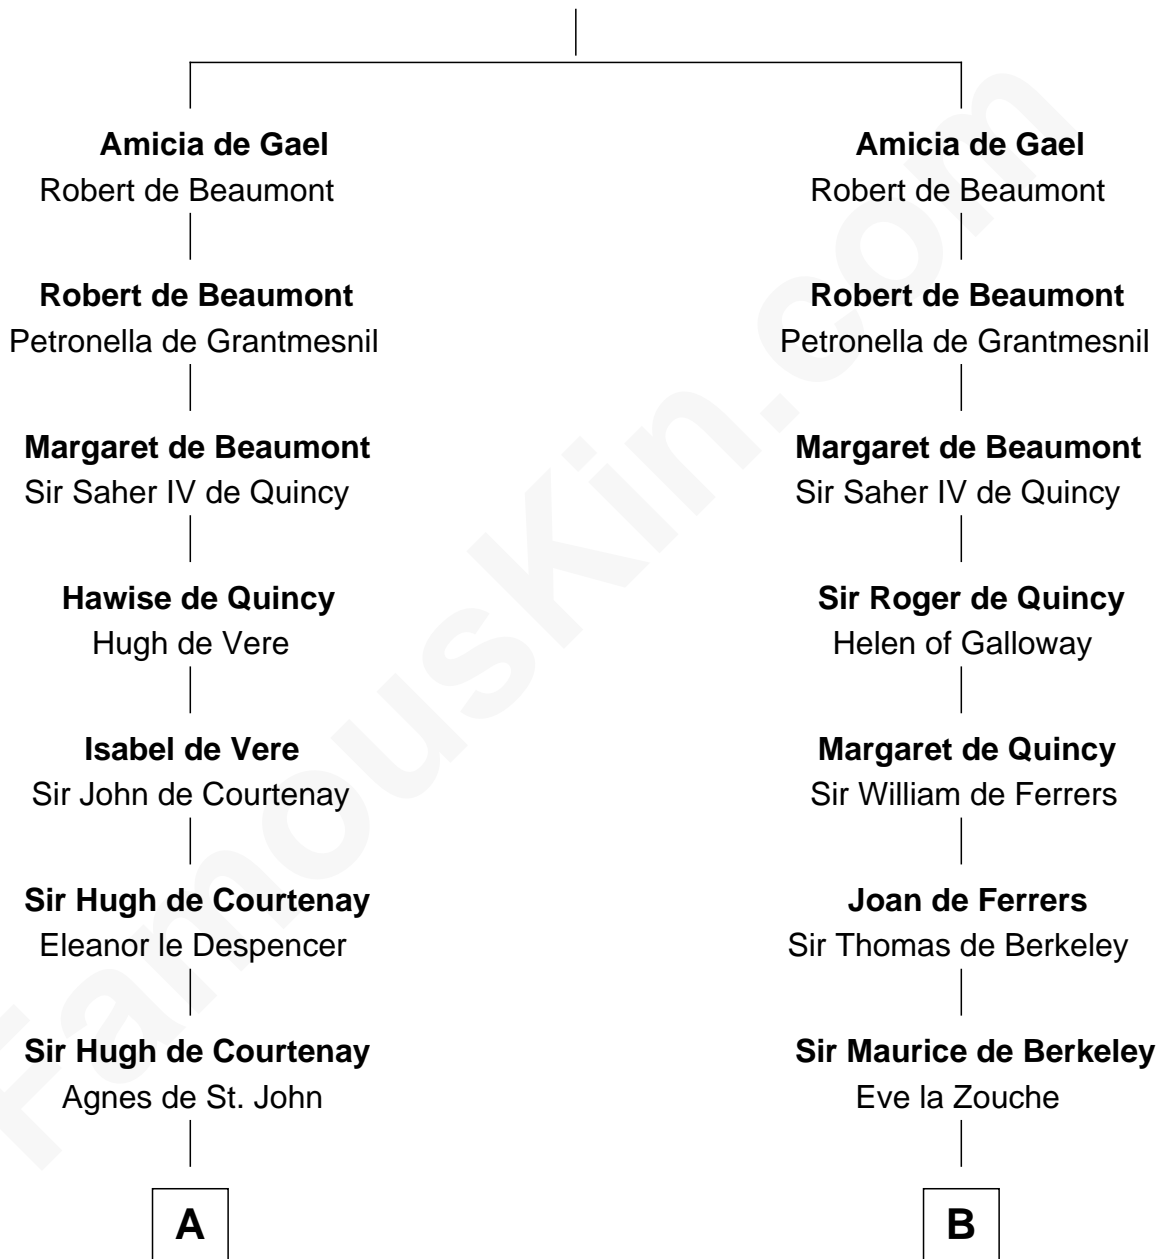

FamousKin.com Relationship Chart of

William Henry Harrison

9th U.S. President

21st cousin of

Nicholas Gilman

Signer of the U.S. Constitution

Ralph de Gael

C

Sarah Ludlow
Col. John Carter

Col. Robert Carter
Elizabeth Landon

Anne Carter
Benjamin Harrison

Benjamin Harrison
Elizabeth Bassett

William Henry Harrison
9th U.S. President

D

Elizabeth Denison
Rev. John Rogers