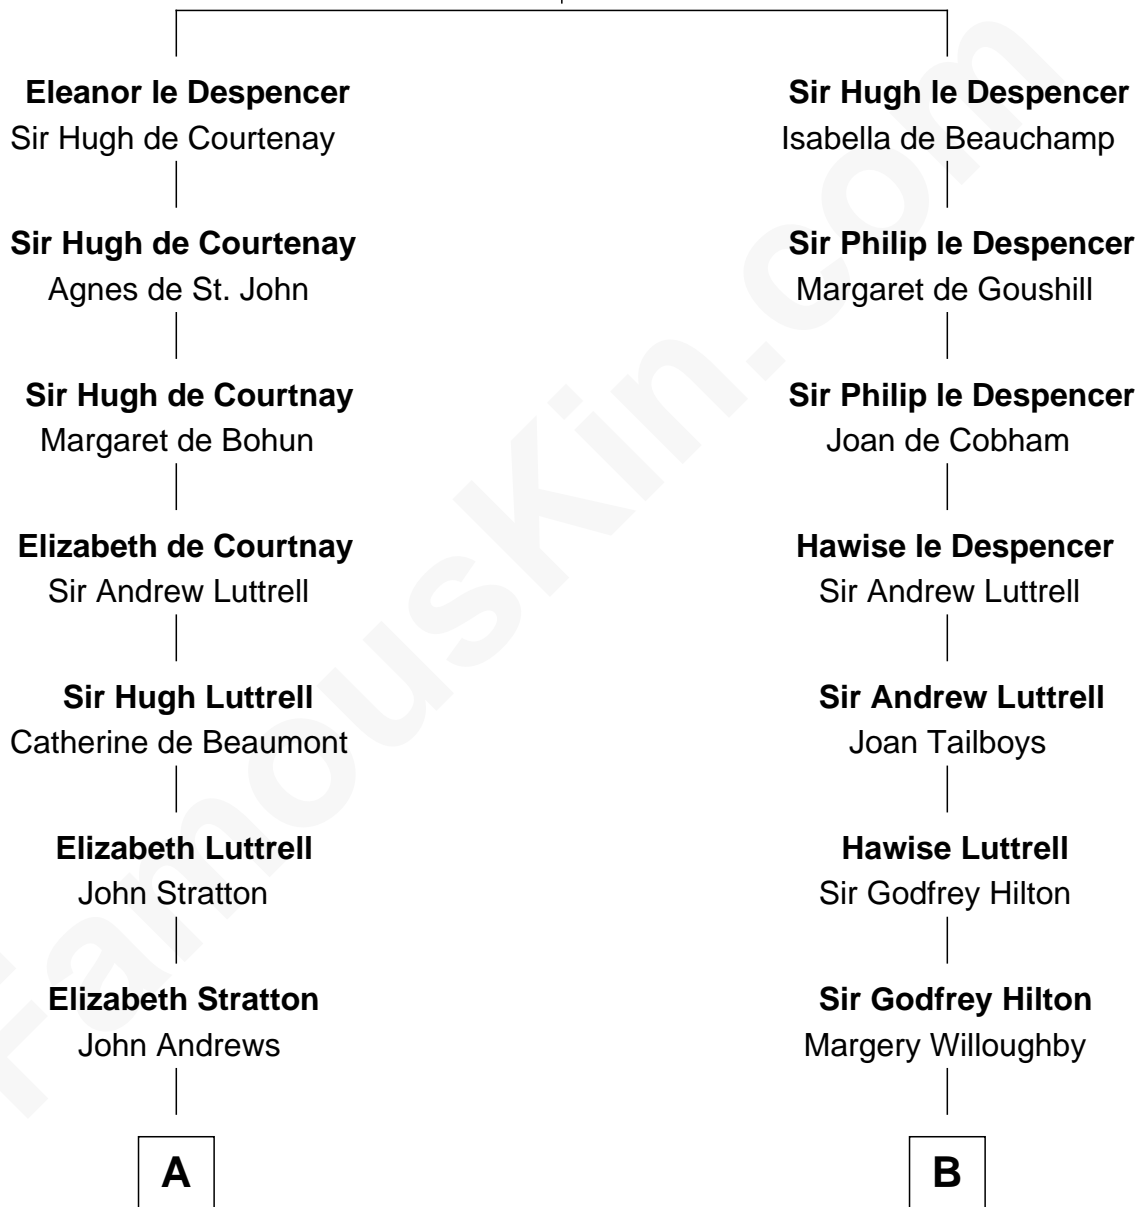

FamousKin.com
Relationship Chart of
William Henry Harrison
9th U.S. President

16th cousin 1 time removed of
Nicholas Gilman
Signer of the U.S. Constitution

Sir Hugh le Despencer
 Aveline Basset

A

Elizabeth Andrews
Sir Thomas de Windsor

Sir Andrews de Windsor
Elizabeth Blount

Edith Windsor
George Ludlow

Thomas Ludlow
Jane Pyle

Gabriel Ludlow
Phillis - - - - -

Sarah Ludlow
Col. John Carter

Col. Robert Carter
Elizabeth Landon

Anne Carter
Benjamin Harrison