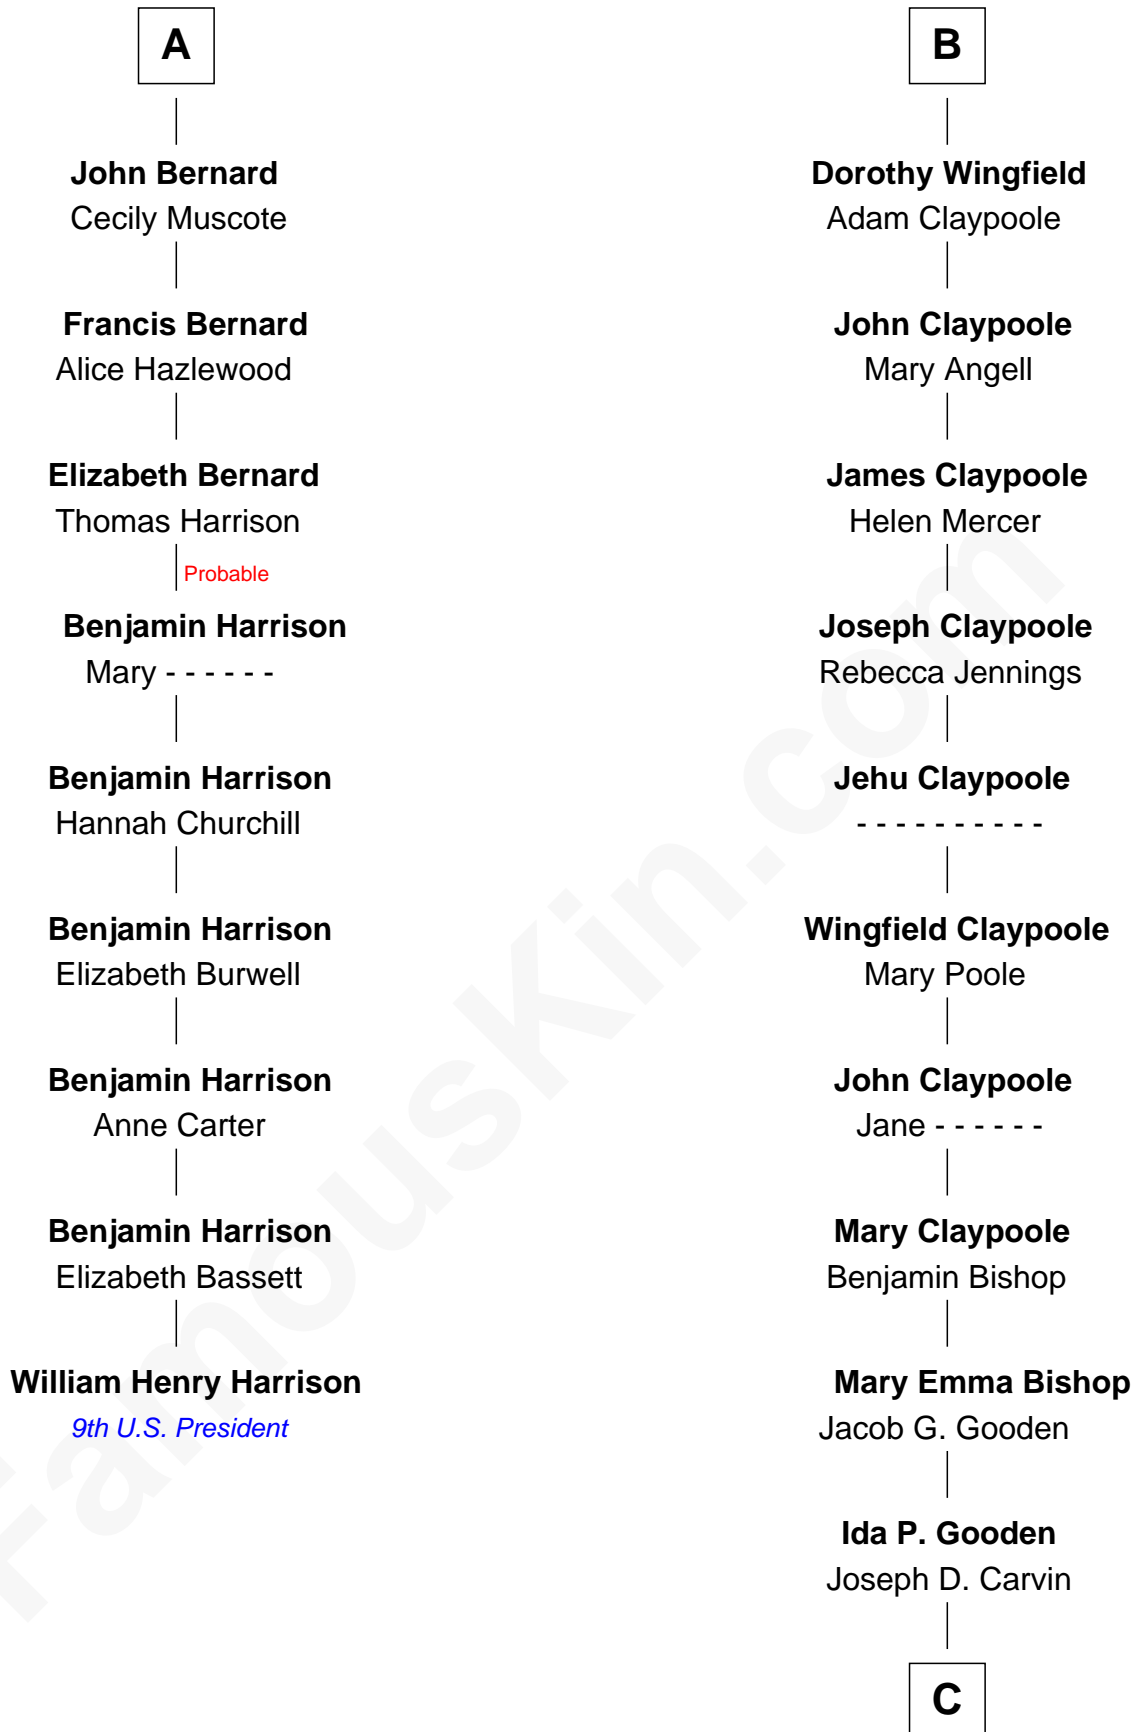

FamousKin.com
Relationship Chart of
William Henry Harrison
9th U.S. President

15th cousin 4 times removed of
Valerie Bertinelli
Television Actress

Bartholomew de Badlesmere
 Margaret de Clare

Margery de Badlesmere

Sir Henry le Scrope

Margaret Scrope

John Bernard

John Bernard

Margaret Daundelyn

A

Elizabeth de Badlesmere

Sir William de Bohun

Elizabeth de Bohun

Sir Richard Fitzalan

Elizabeth Fitzalan

Sir Robert Goushill

Elizabeth Goushill

Sir Robert Wingfield

Sir Henry Wingfield

Elizabeth Rookes

Robert Wingfield

Margery Quarles

Robert Wingfield

Elizabeth Cecil

B

C

Lester Vodges Carvin

Elizabeth - - - - -