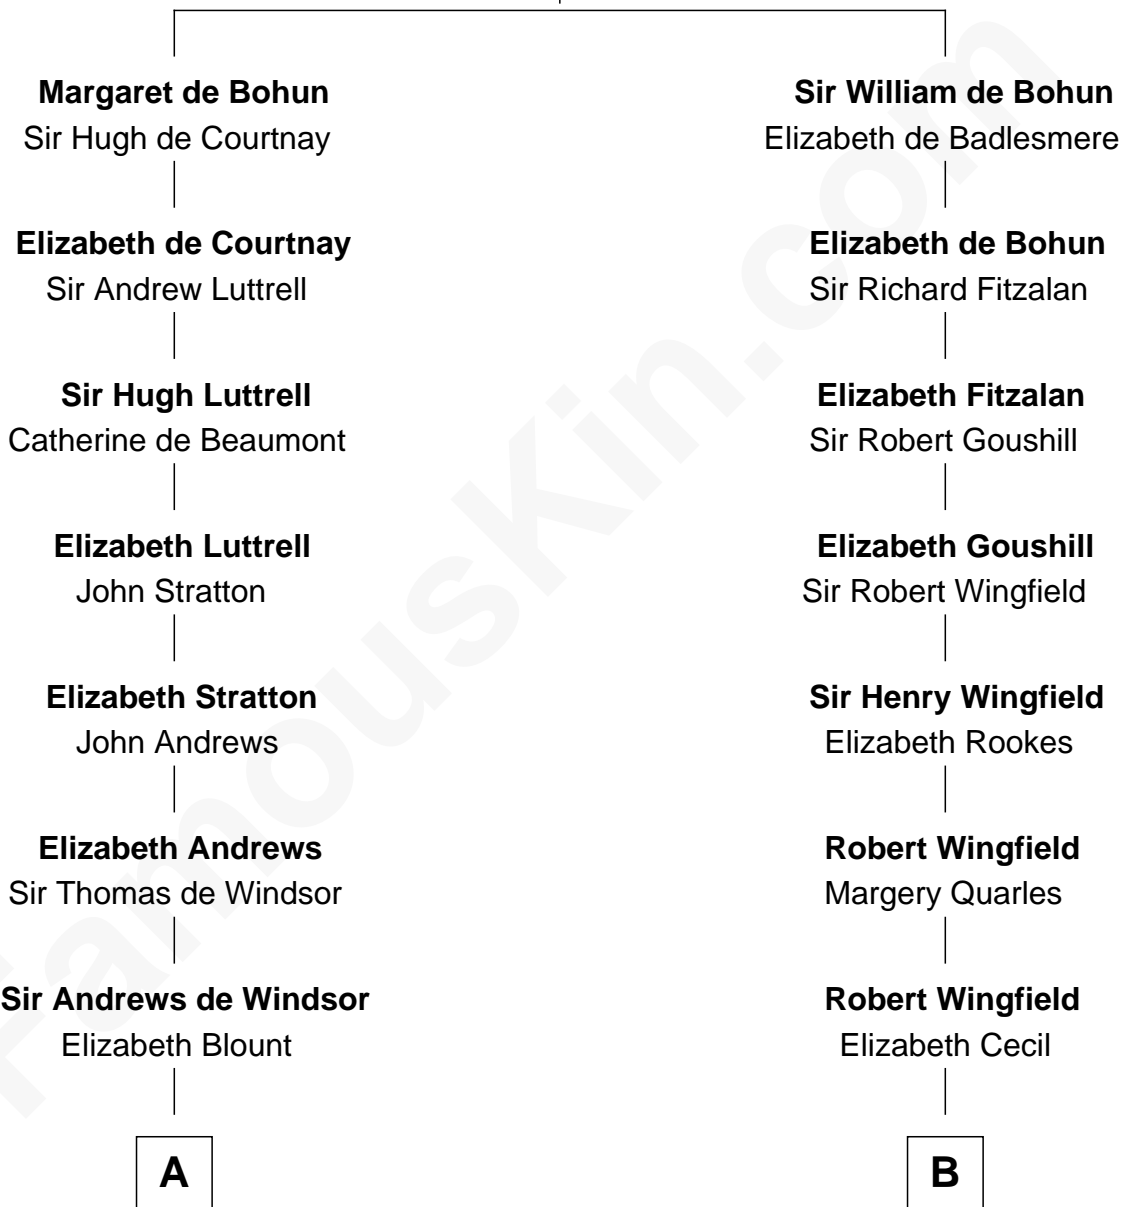

FamousKin.com
Relationship Chart of
William Henry Harrison
9th U.S. President

14th cousin 5 times removed of
Valerie Bertinelli
Television Actress

Humphrey de Bohun
 Elizabeth Plantagenet

C

Lester Vodges Carvin

Elizabeth - - - - -

Nancy L. Carvin

Andrew Francis Bertinelli

Valerie Bertinelli

Television Actress

FamousKin.com