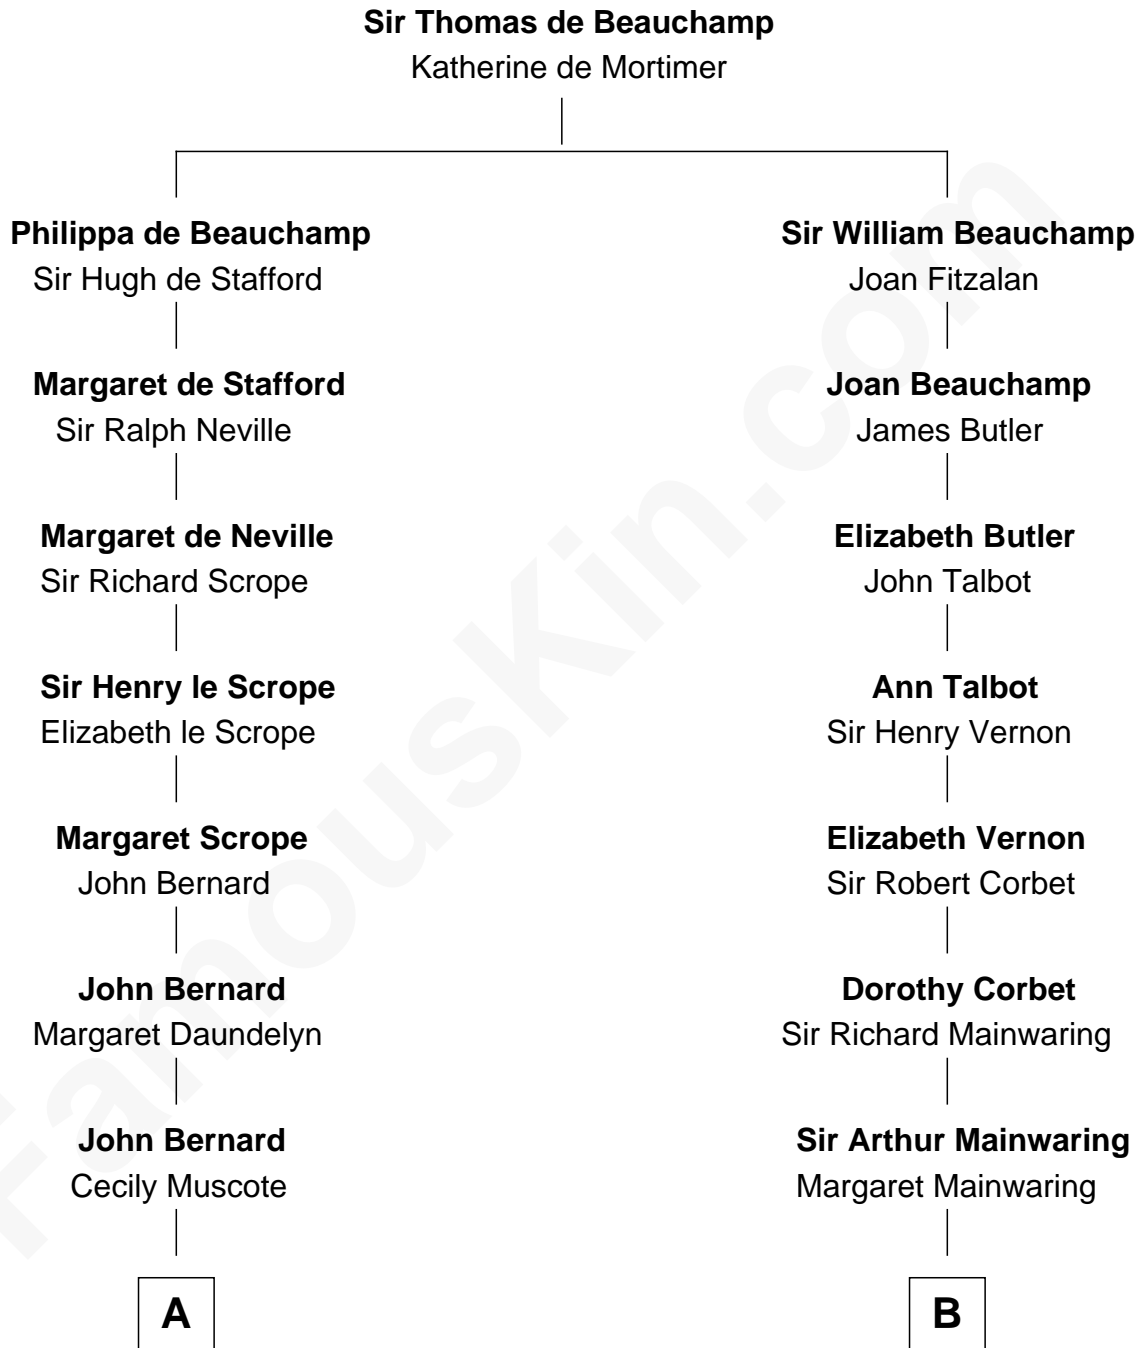

FamousKin.com
Relationship Chart of
William Henry Harrison
9th U.S. President

14th cousin 7 times removed of
Richard Gere
Movie Actor

C

Julia Anne Hempstead

Elisha Thomas Tiffany

Nelson Leroy Tiffany

Evaline Harriet Williams

William Stanton Tiffany

Anna Rebecca Stevens

Doris Anna Tiffany

Homer George Gere

Richard Gere

Movie Actor