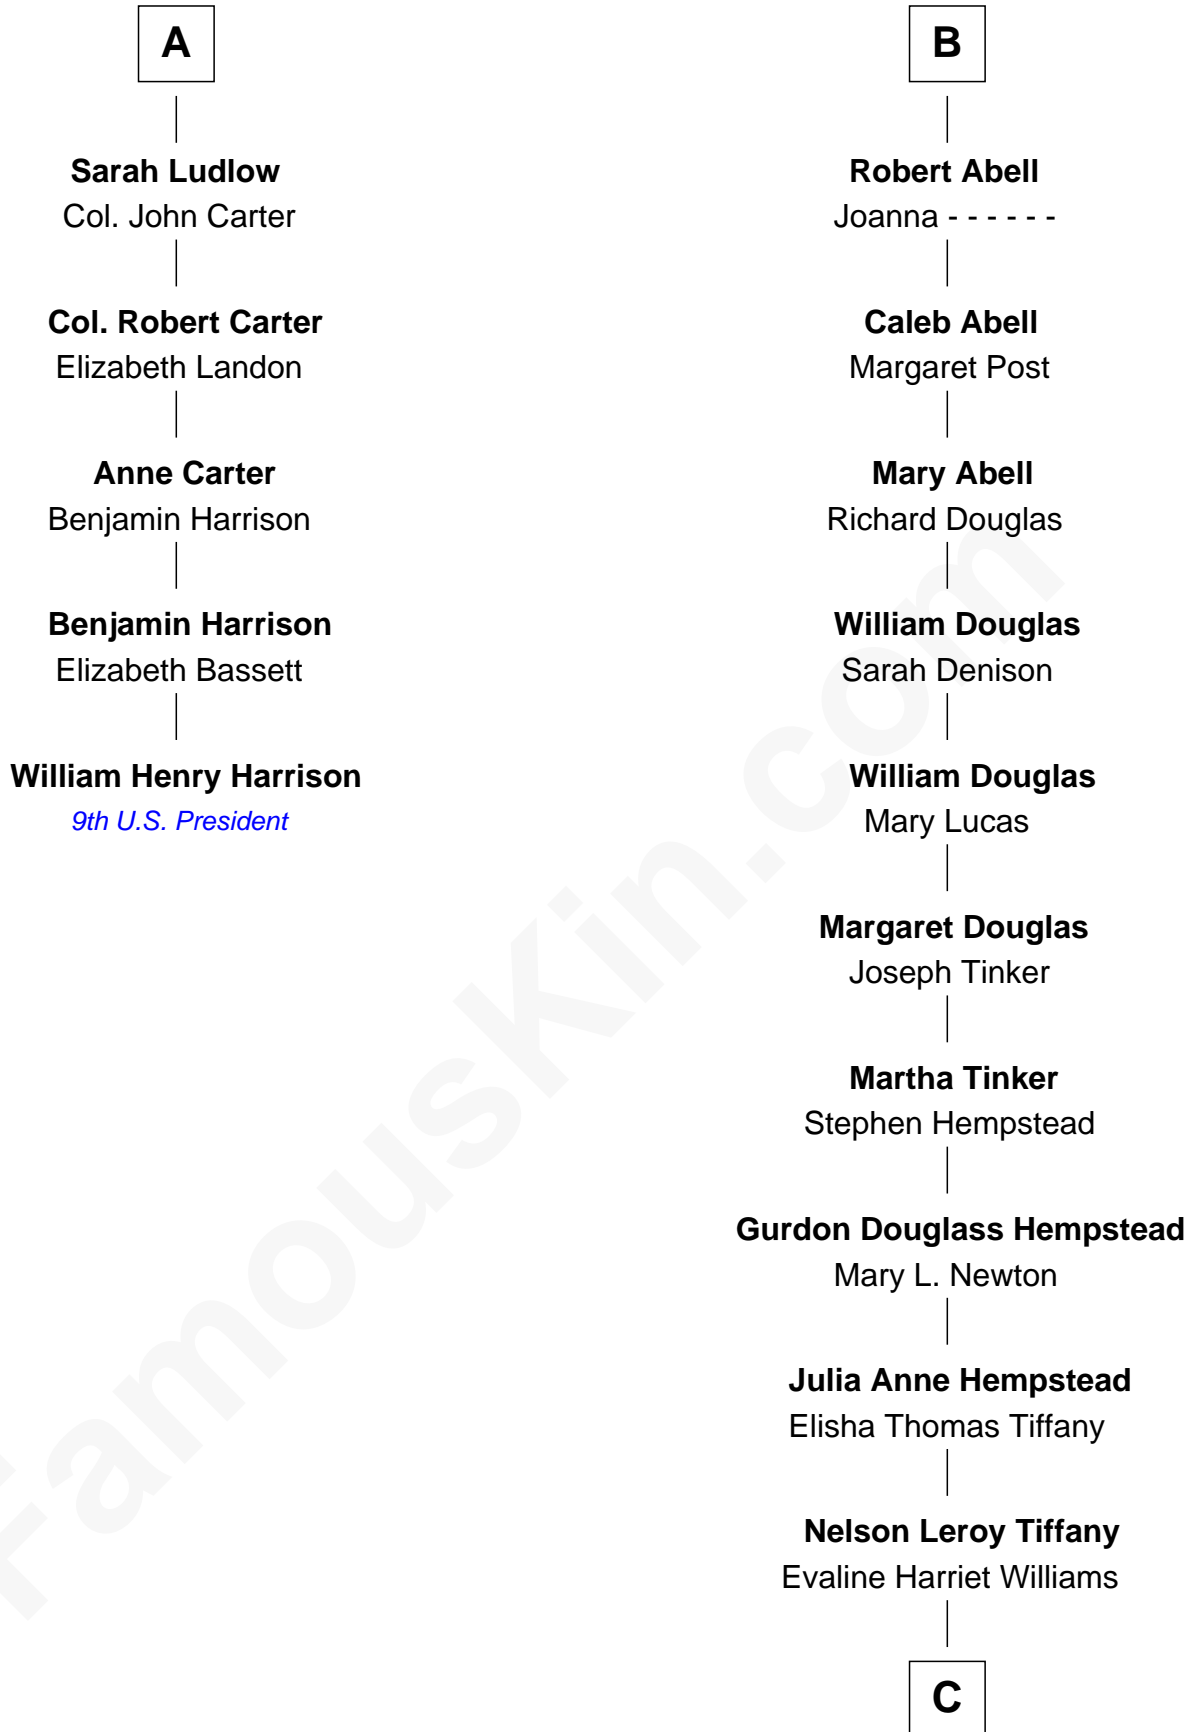

FamousKin.com
Relationship Chart of
William Henry Harrison
9th U.S. President

11th cousin 8 times removed of
Richard Gere
Movie Actor

Sir Walter Blount
 Sancha de Ayala

C

William Stanton Tiffany
Anna Rebecca Stevens