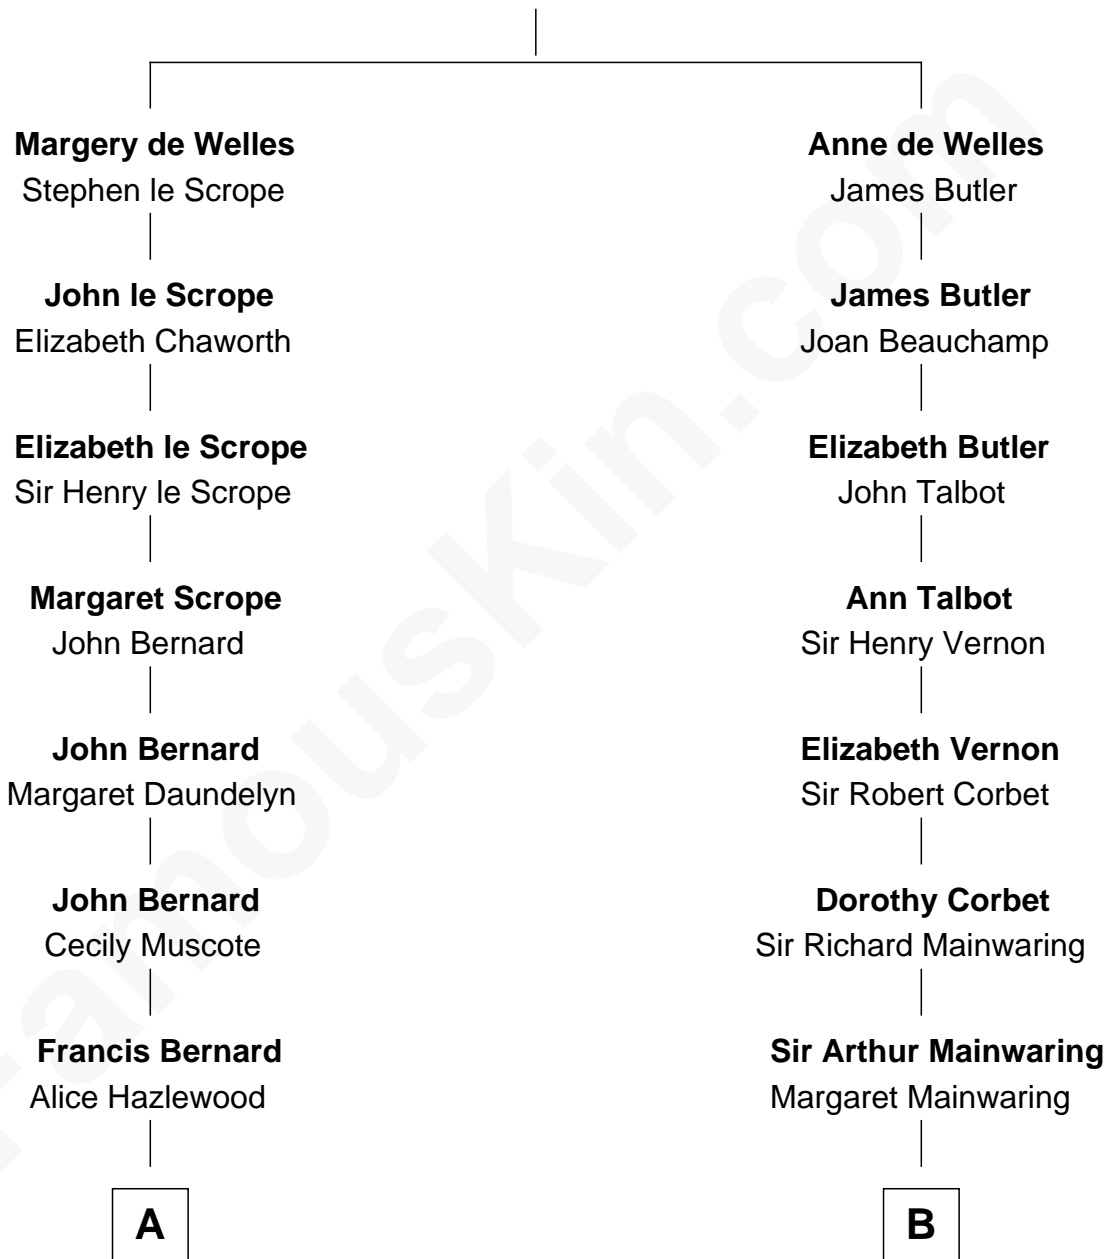

FamousKin.com
Relationship Chart of
William Henry Harrison
9th U.S. President

13th cousin 8 times removed of

Richard Gere
Movie Actor

John de Welles
Maud de Roos

C

Julia Anne Hempstead

Elisha Thomas Tiffany

Nelson Leroy Tiffany

Evaline Harriet Williams

William Stanton Tiffany

Anna Rebecca Stevens

Doris Anna Tiffany

Homer George Gere

Richard Gere

Movie Actor