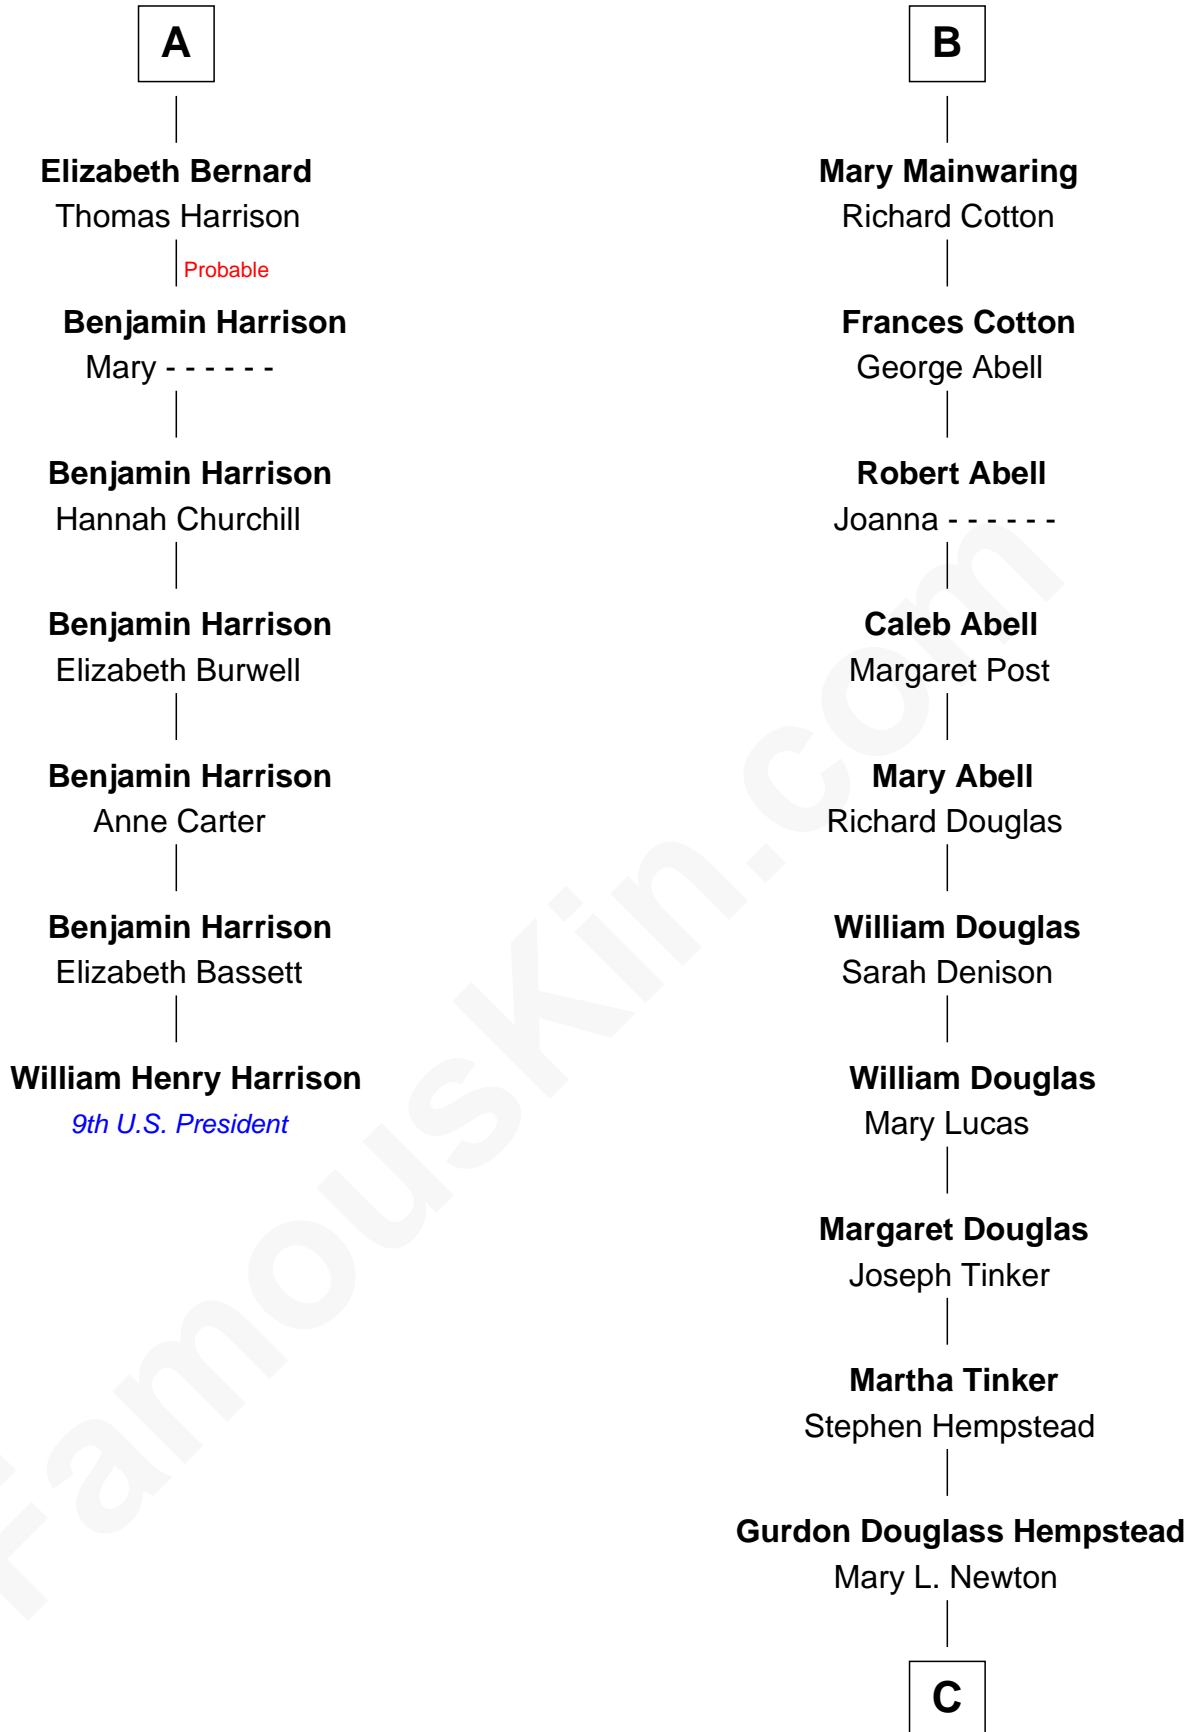

FamousKin.com
Relationship Chart of
William Henry Harrison
9th U.S. President

13th cousin 8 times removed of

Richard Gere
Movie Actor

John de Welles
Maud de Roos

C

Julia Anne Hempstead

Elisha Thomas Tiffany

Nelson Leroy Tiffany

Evaline Harriet Williams

William Stanton Tiffany

Anna Rebecca Stevens

Doris Anna Tiffany

Homer George Gere

Richard Gere

Movie Actor