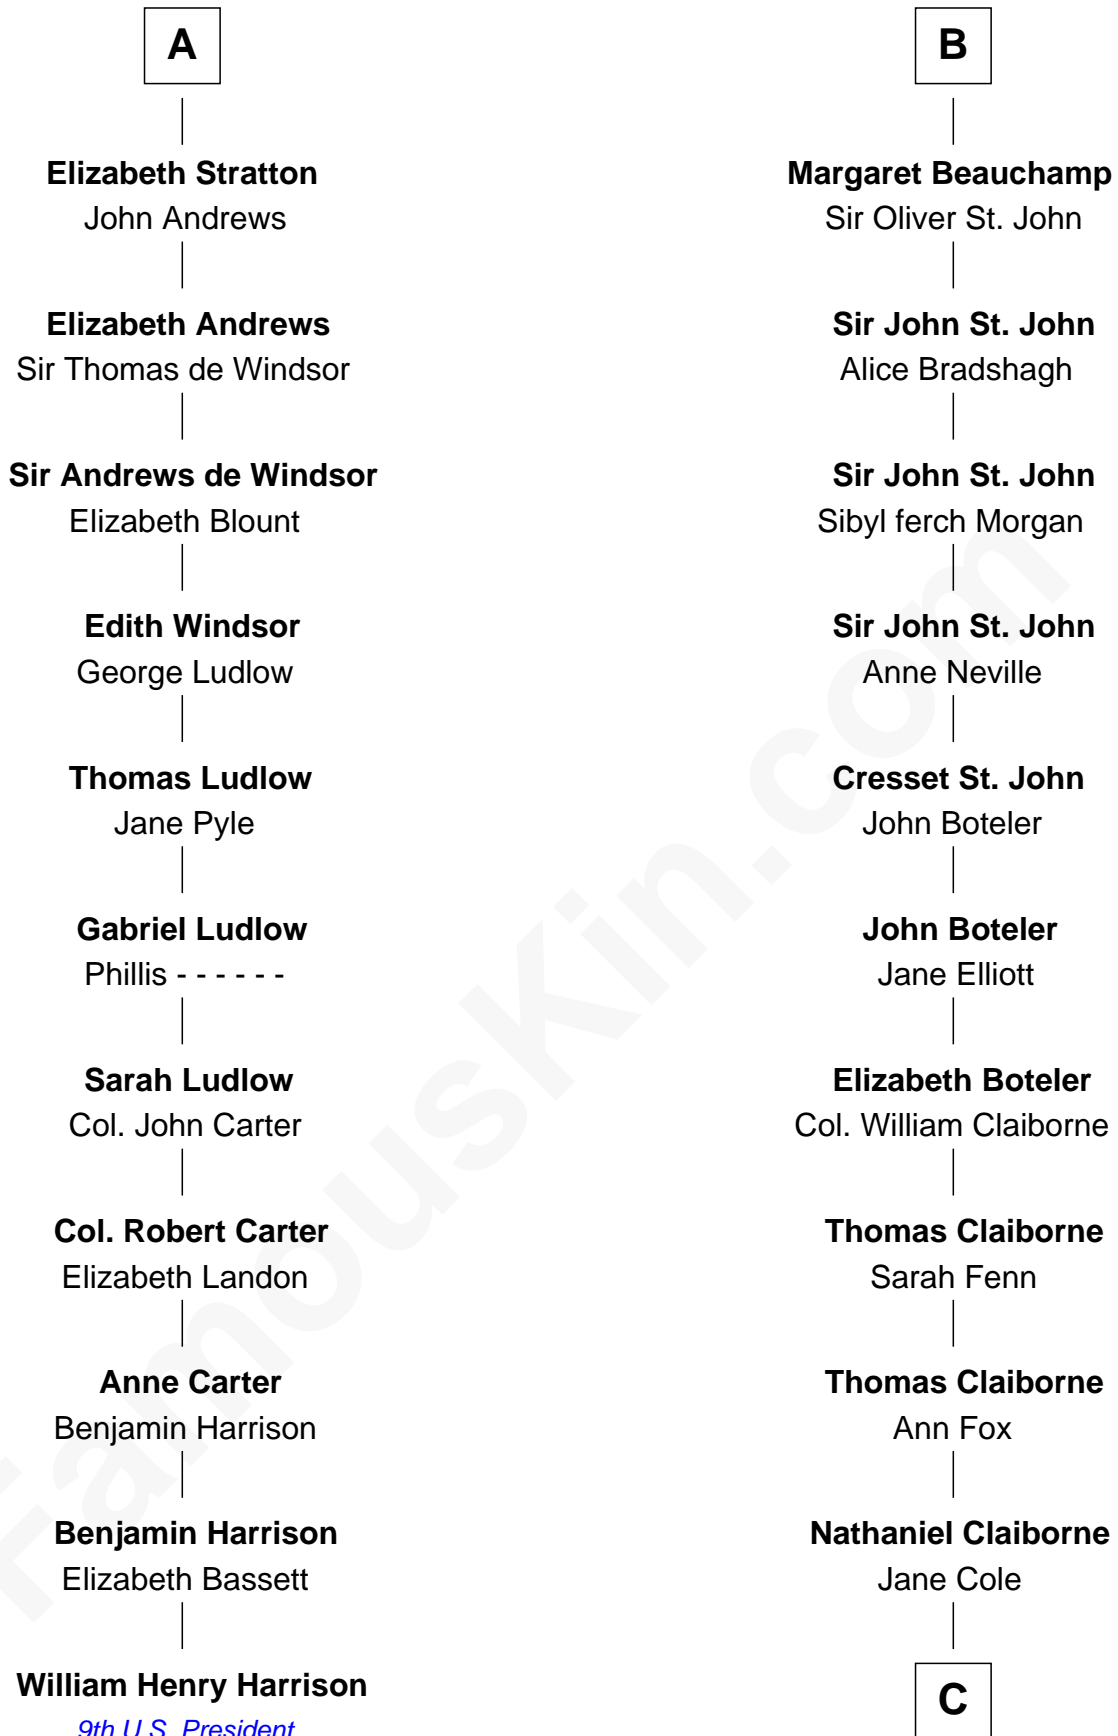

FamousKin.com
Relationship Chart of
William Henry Harrison
9th U.S. President

17th cousin 1 time removed of
William C. C. Claiborne
1st Governor of Louisiana

Sir Humphrey de Bohun
Maud of Eu

FamousKin.com