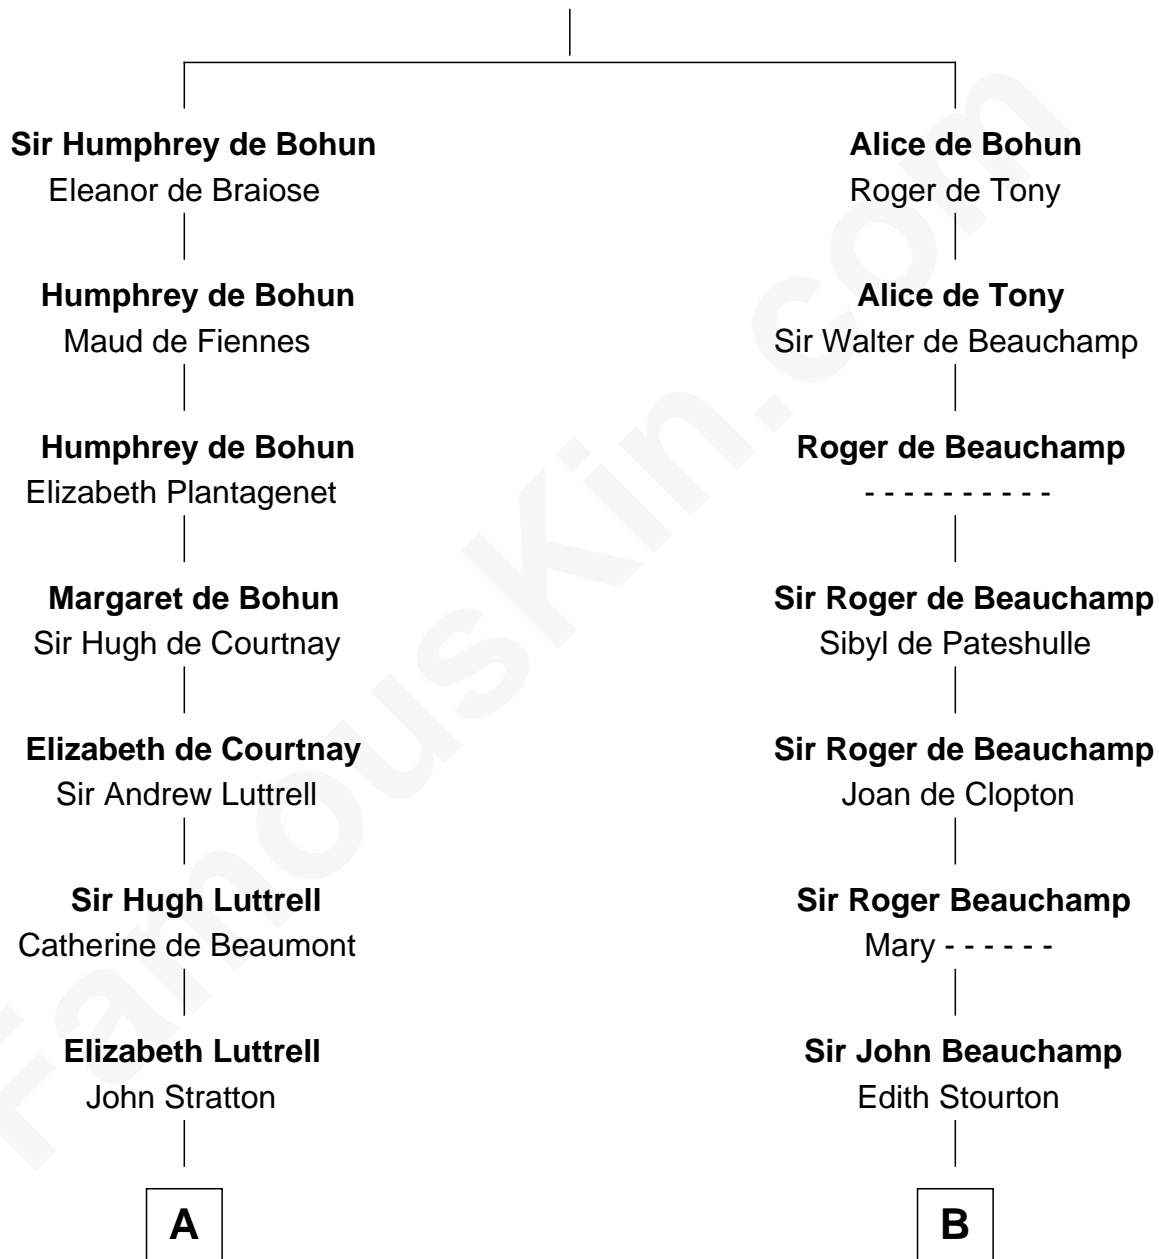

FamousKin.com
Relationship Chart of
William Henry Harrison
9th U.S. President

17th cousin 1 time removed of
William C. C. Claiborne
1st Governor of Louisiana

Sir Humphrey de Bohun
Maud of Eu

FamousKin.com