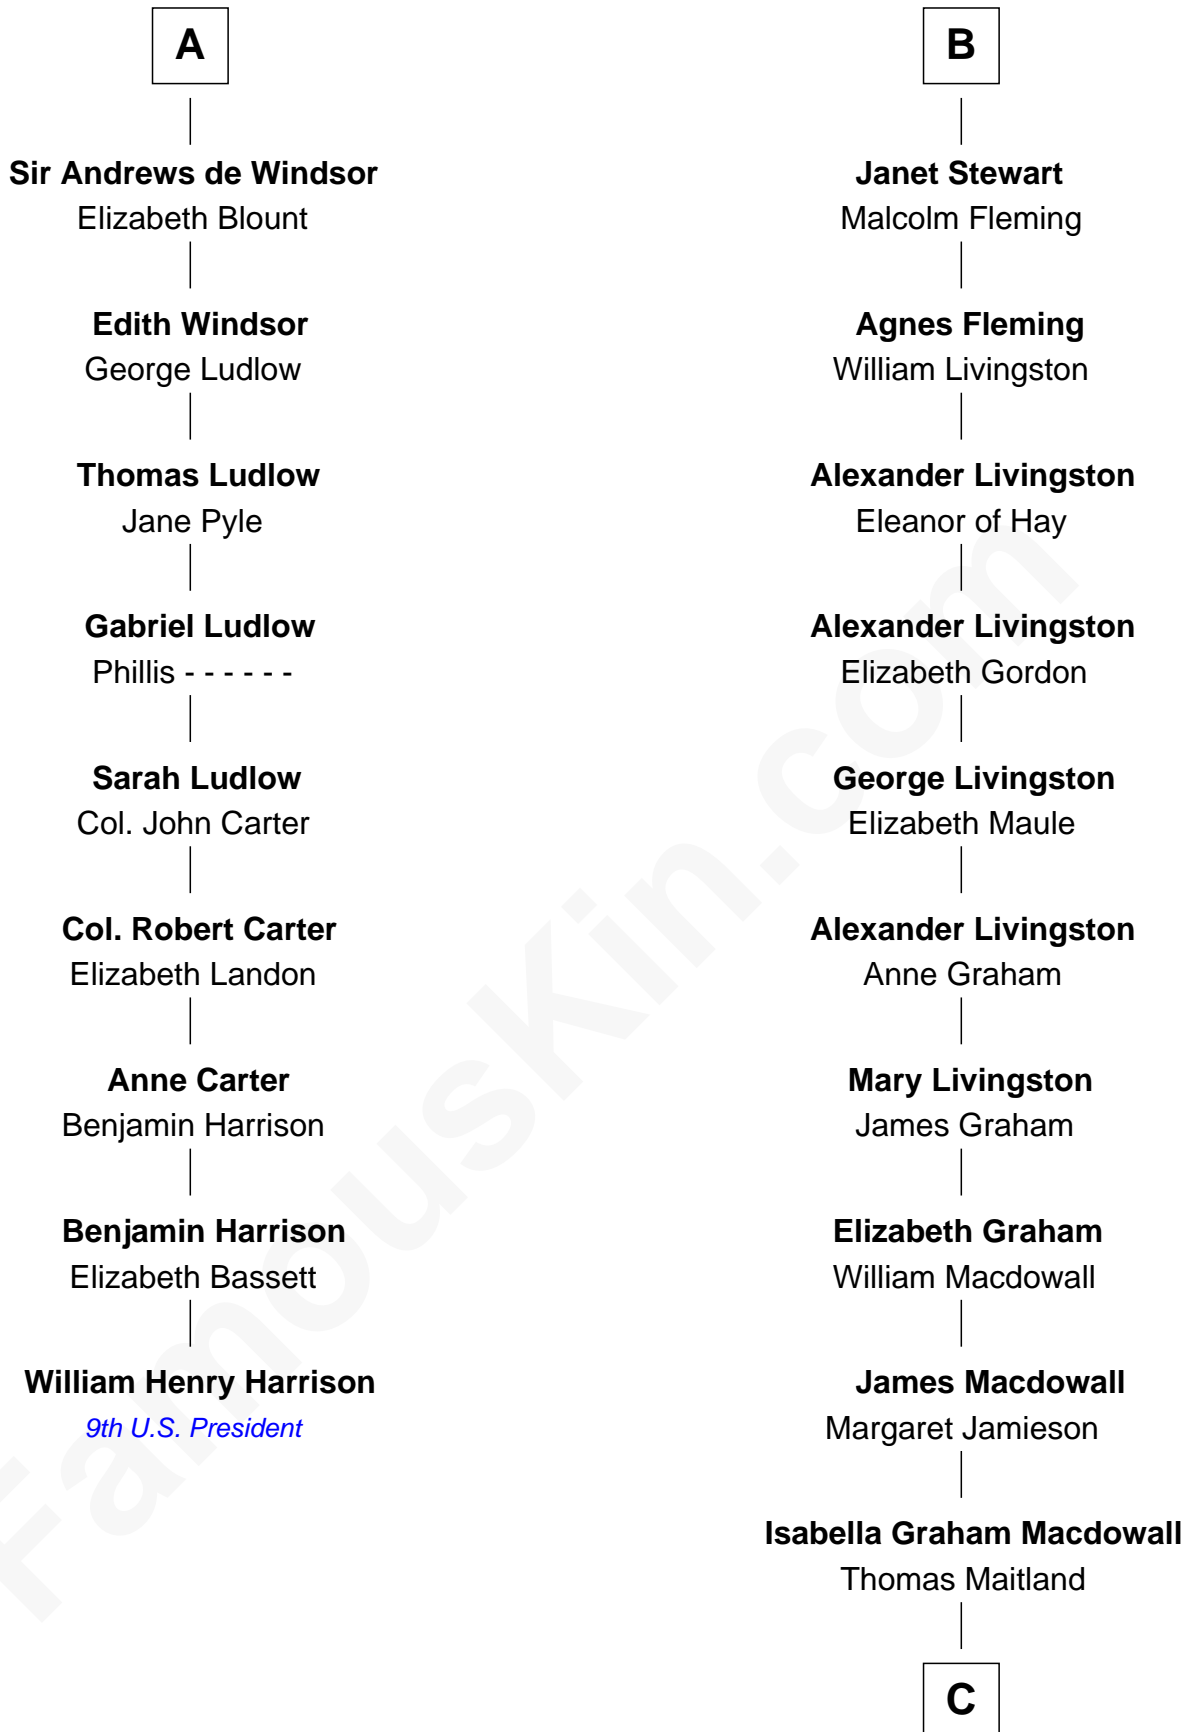

**FamousKin.com**  
**Relationship Chart of**  
**William Henry Harrison**  
*9th U.S. President*

**15th cousin 6 times removed of**  
**Howard Dean**  
*79th Governor of Vermont*

C

**James William Maitland**

Agnes Jane O'Reilly

**Thomas A. Maitland**

Helen Abby Van Voorhis

**James William Maitland**

Sylvia Wigglesworth

**Andrea Belden Maitland**

Howard Brush Dean

**Howard Dean**