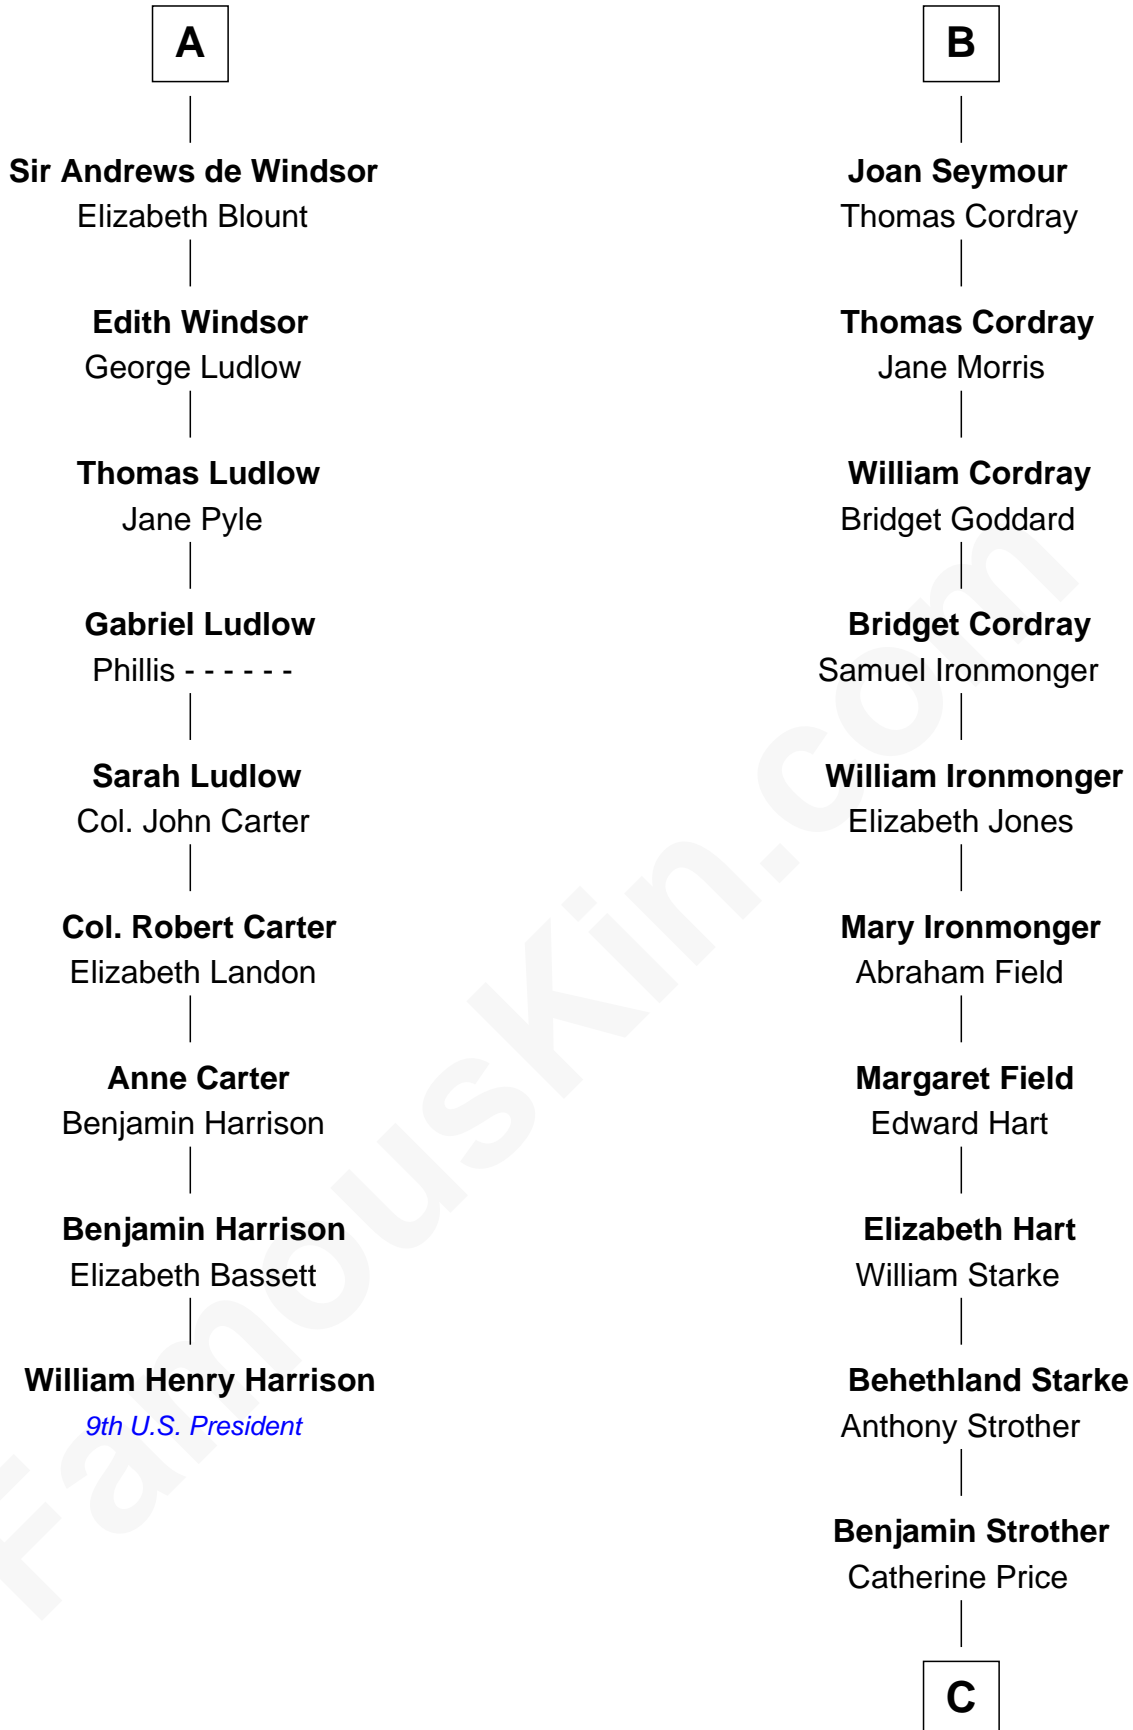

FamousKin.com
Relationship Chart of
William Henry Harrison
9th U.S. President

15th cousin 6 times removed of
Randolph Scott
Movie Actor

C

—
Catherine Price Strother

Joseph Minor Crane

—
John William Crane

Margaret Ann Sadler

—
Joseph Minor Crane

Lavinia Lionberger

—
Lucy Lionberger Crane

George Grant Scott

—
Randolph Scott

Movie Actor

FamousKin.com