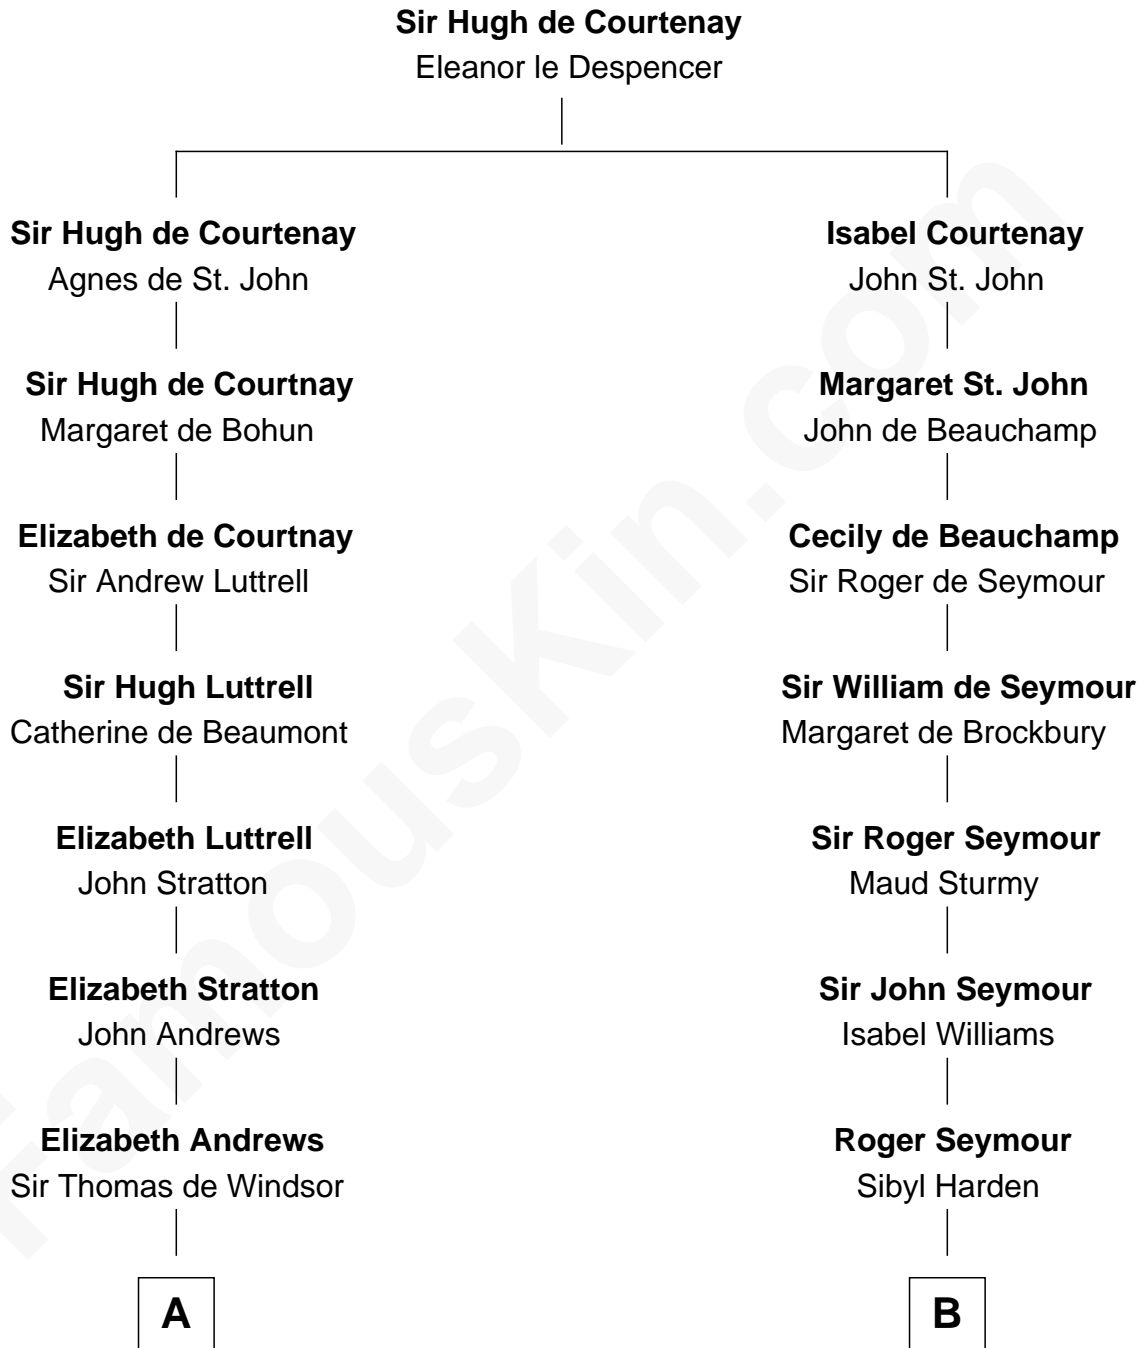

FamousKin.com
Relationship Chart of
William Henry Harrison
9th U.S. President

15th cousin 6 times removed of
Randolph Scott
Movie Actor

C

—
Catherine Price Strother

Joseph Minor Crane

—
John William Crane

Margaret Ann Sadler

—
Joseph Minor Crane

Lavinia Lionberger

—
Lucy Lionberger Crane

George Grant Scott

—
Randolph Scott

Movie Actor

FamousKin.com