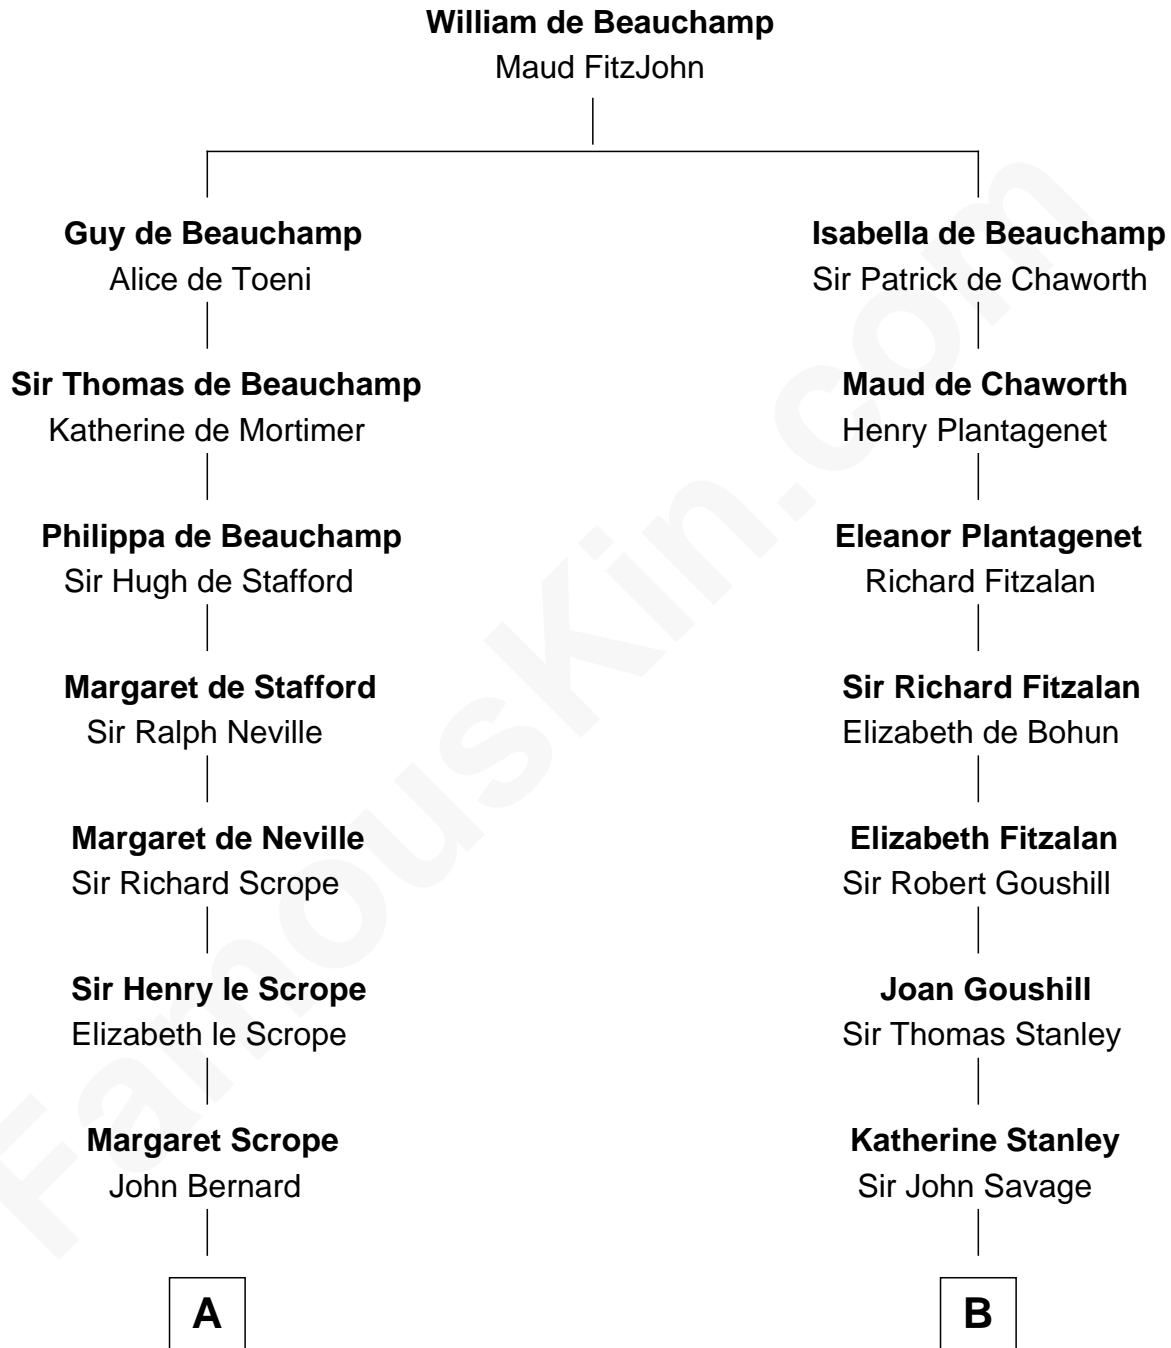

FamousKin.com
Relationship Chart of
William Henry Harrison
9th U.S. President

16th cousin 5 times removed of
Randolph Scott
Movie Actor

C

—
Catherine Price Strother

Joseph Minor Crane

—
John William Crane

Margaret Ann Sadler

—
Joseph Minor Crane

Lavinia Lionberger

—
Lucy Lionberger Crane

George Grant Scott

—
Randolph Scott

Movie Actor

FamousKin.com