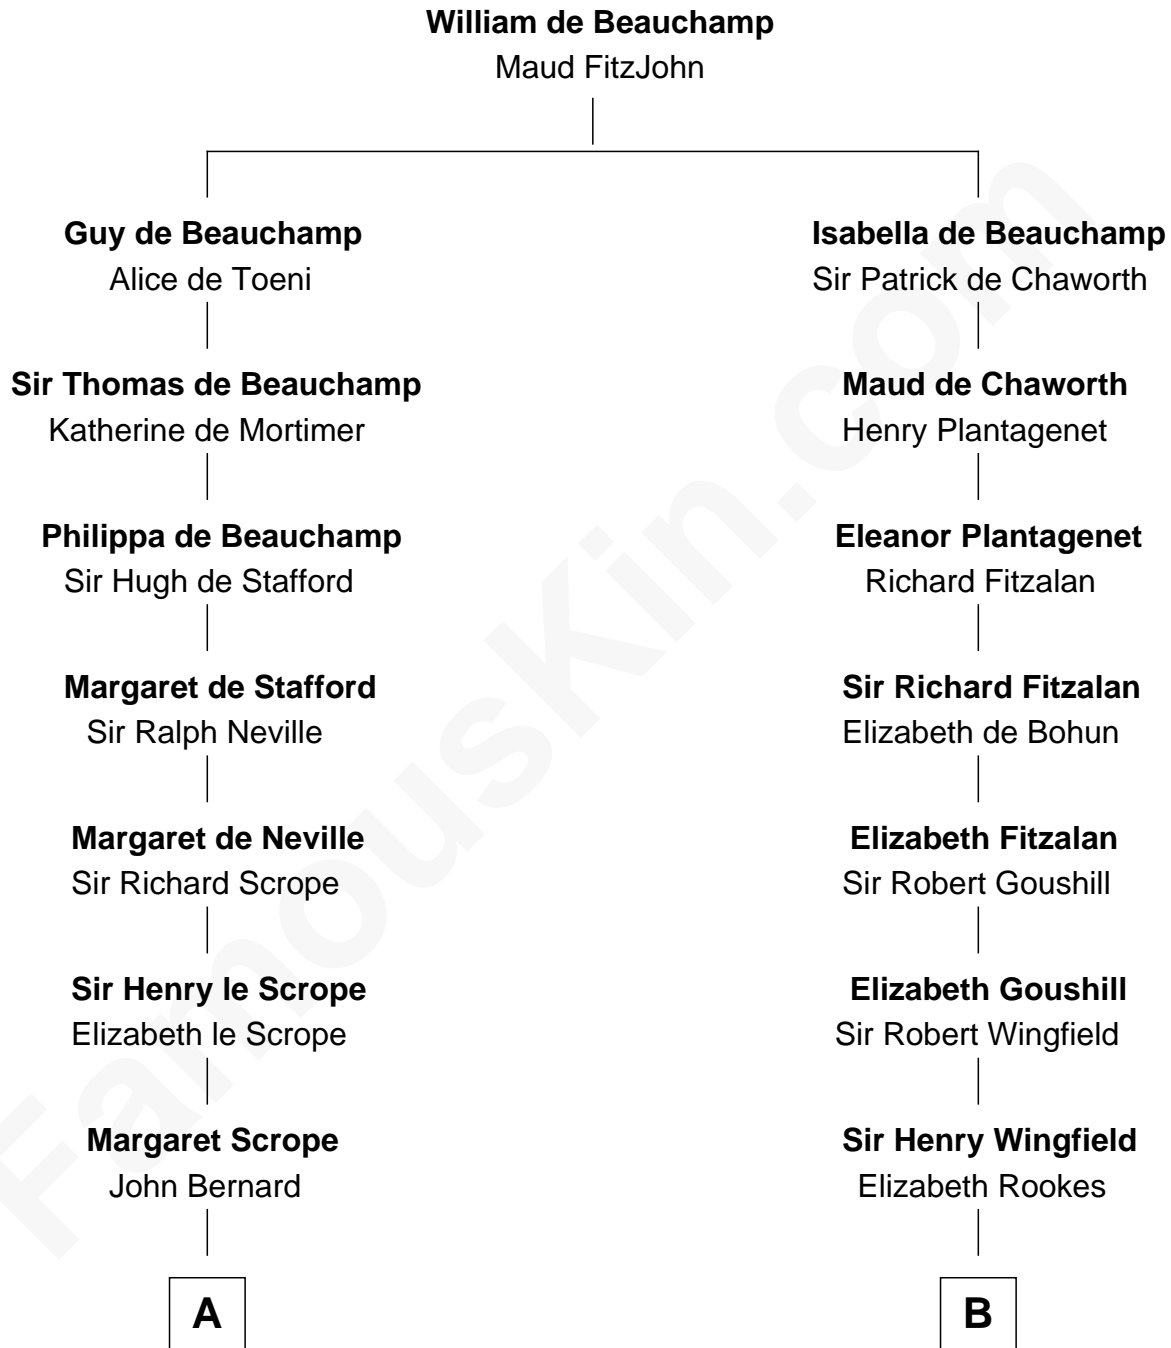

FamousKin.com
Relationship Chart of
William Henry Harrison
9th U.S. President

16th cousin 3 times removed of

Gloria Vanderbilt
Fashion Designer

C

Alice Claypoole Gwynne

Cornelius Vanderbilt

Reginald Claypoole Vanderbilt

Gloria Maria Mercedes Morgan

Gloria Vanderbilt

Fashion Designer

FamousKin.com