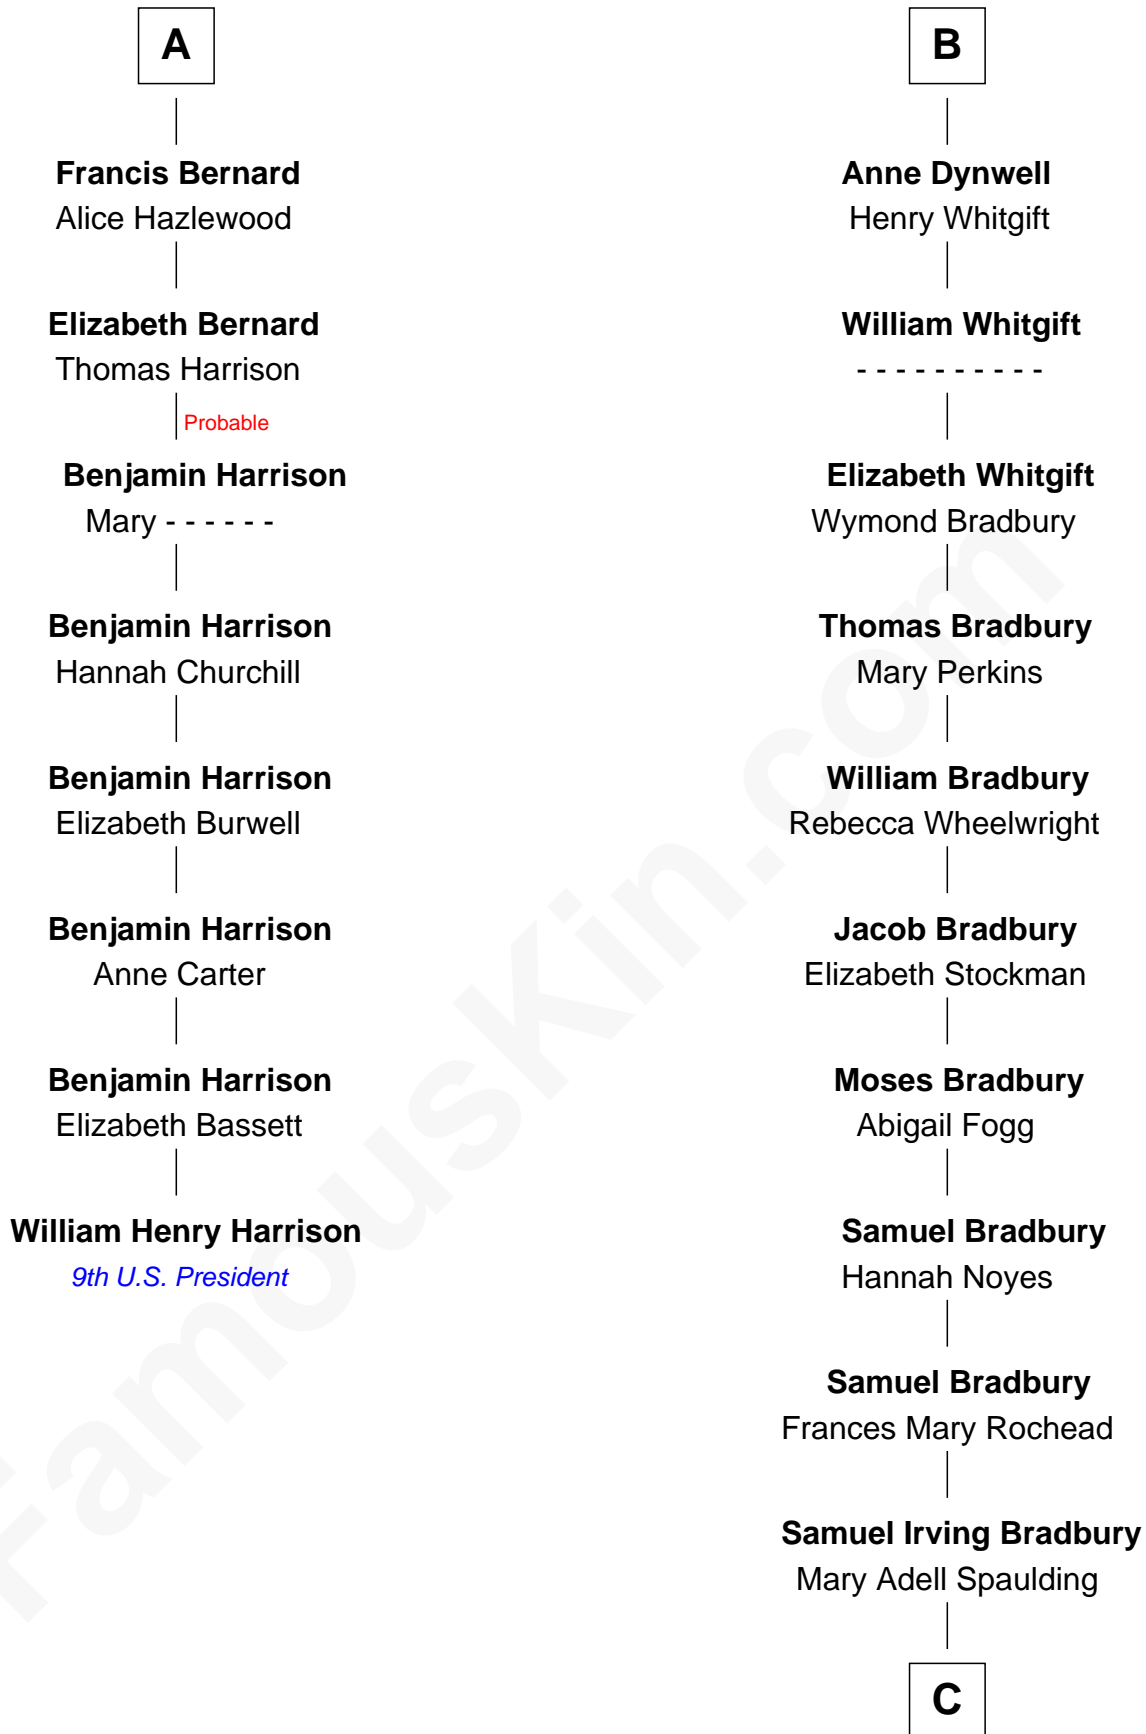

FamousKin.com
Relationship Chart of
William Henry Harrison
9th U.S. President

14th cousin 5 times removed of
Ray Bradbury
Author of The Martian Chronicles

C

Samuel Hinkston Bradbury

Minnie Alice Davis

Leonard Spaulding Bradbury

Esther Marie Moberg

Ray Bradbury

Author of [The Martian Chronicles](#)

FamousKin.com