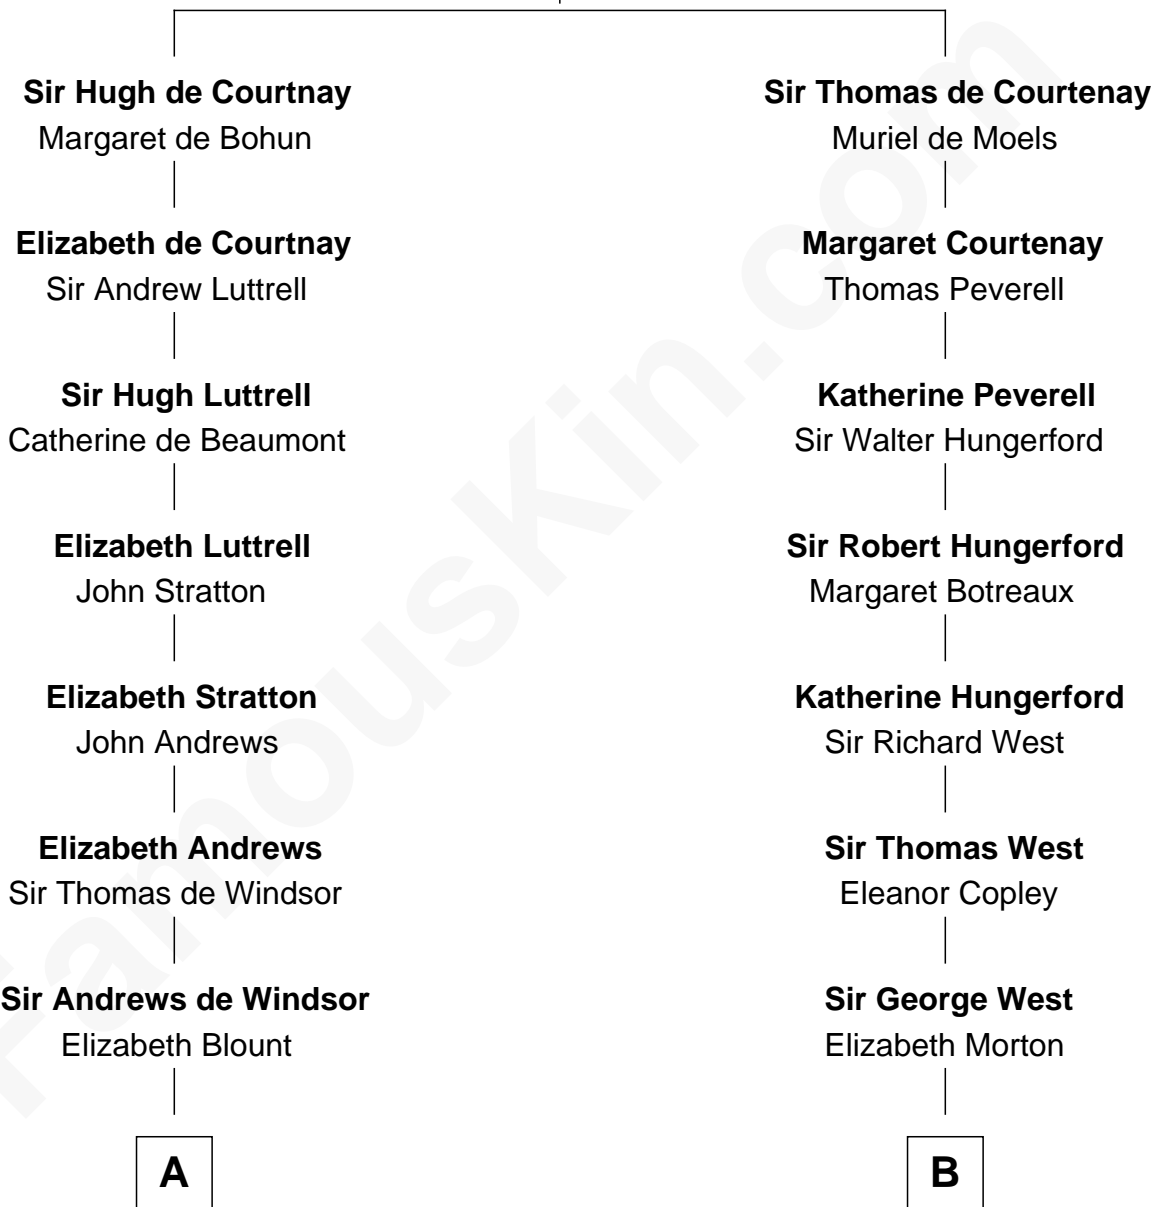

FamousKin.com
Relationship Chart of
William Henry Harrison
9th U.S. President

14th cousin 5 times removed of
Ray Bradbury
Author of The Martian Chronicles

Sir Hugh de Courtenay
 Agnes de St. John

C

Samuel Hinkston Bradbury

Minnie Alice Davis

Leonard Spaulding Bradbury

Esther Marie Moberg

Ray Bradbury

Author of [The Martian Chronicles](#)

FamousKin.com