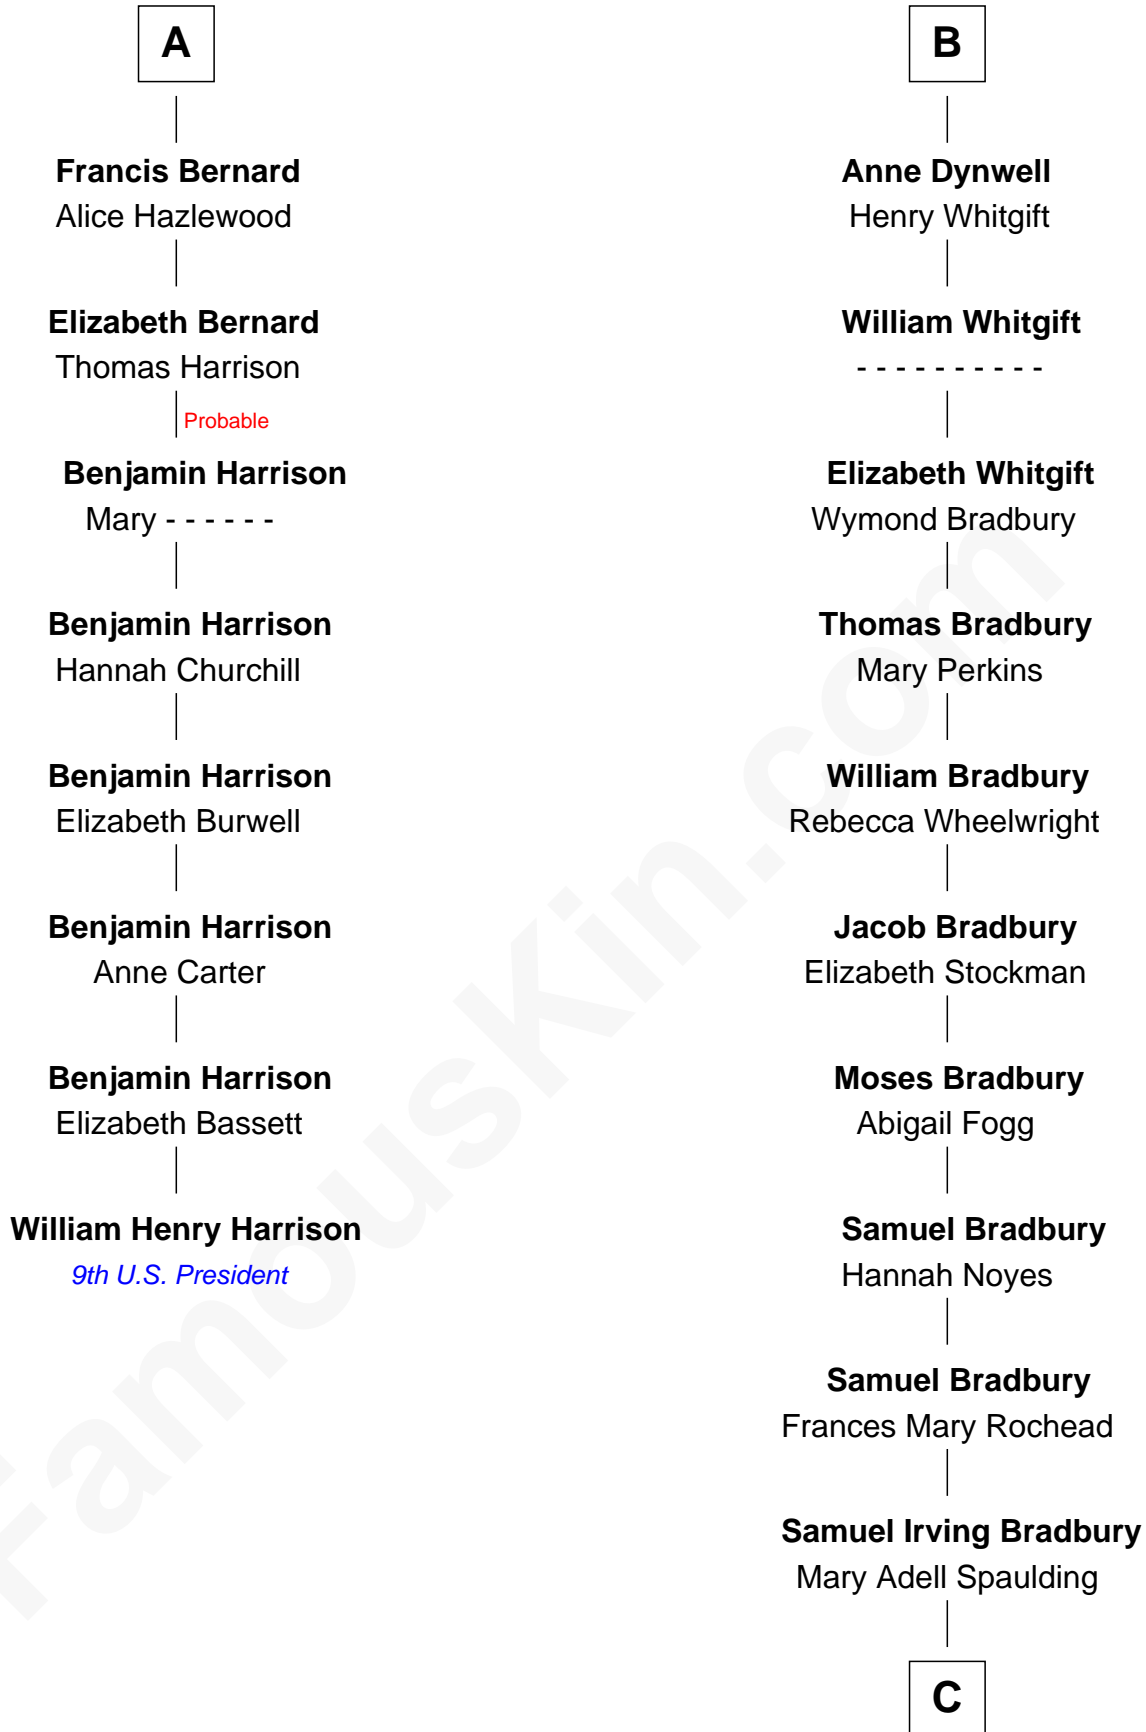

FamousKin.com
Relationship Chart of
William Henry Harrison
9th U.S. President

14th cousin 5 times removed of
Ray Bradbury
Author of The Martian Chronicles

Sir Henry de Percy
 Idoine de Clifford

C

Samuel Hinkston Bradbury

Minnie Alice Davis

Leonard Spaulding Bradbury

Esther Marie Moberg

Ray Bradbury

Author of [The Martian Chronicles](#)

FamousKin.com