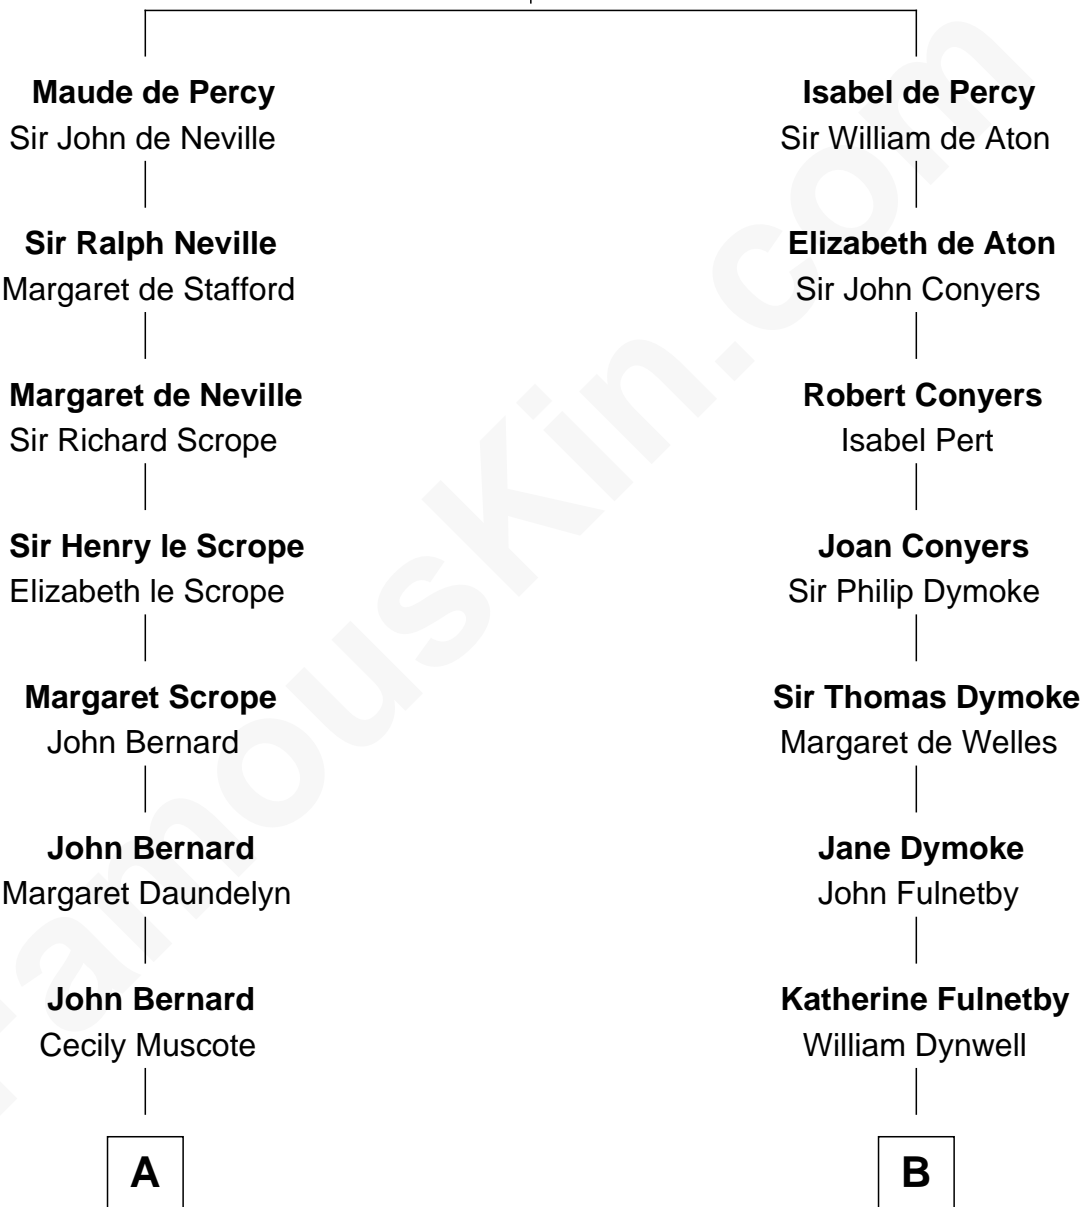

FamousKin.com
Relationship Chart of
William Henry Harrison
9th U.S. President

14th cousin 5 times removed of
Ray Bradbury
Author of The Martian Chronicles

Sir Henry de Percy
 Idoine de Clifford

C

Samuel Hinkston Bradbury

Minnie Alice Davis

Leonard Spaulding Bradbury

Esther Marie Moberg

Ray Bradbury

Author of [The Martian Chronicles](#)

FamousKin.com