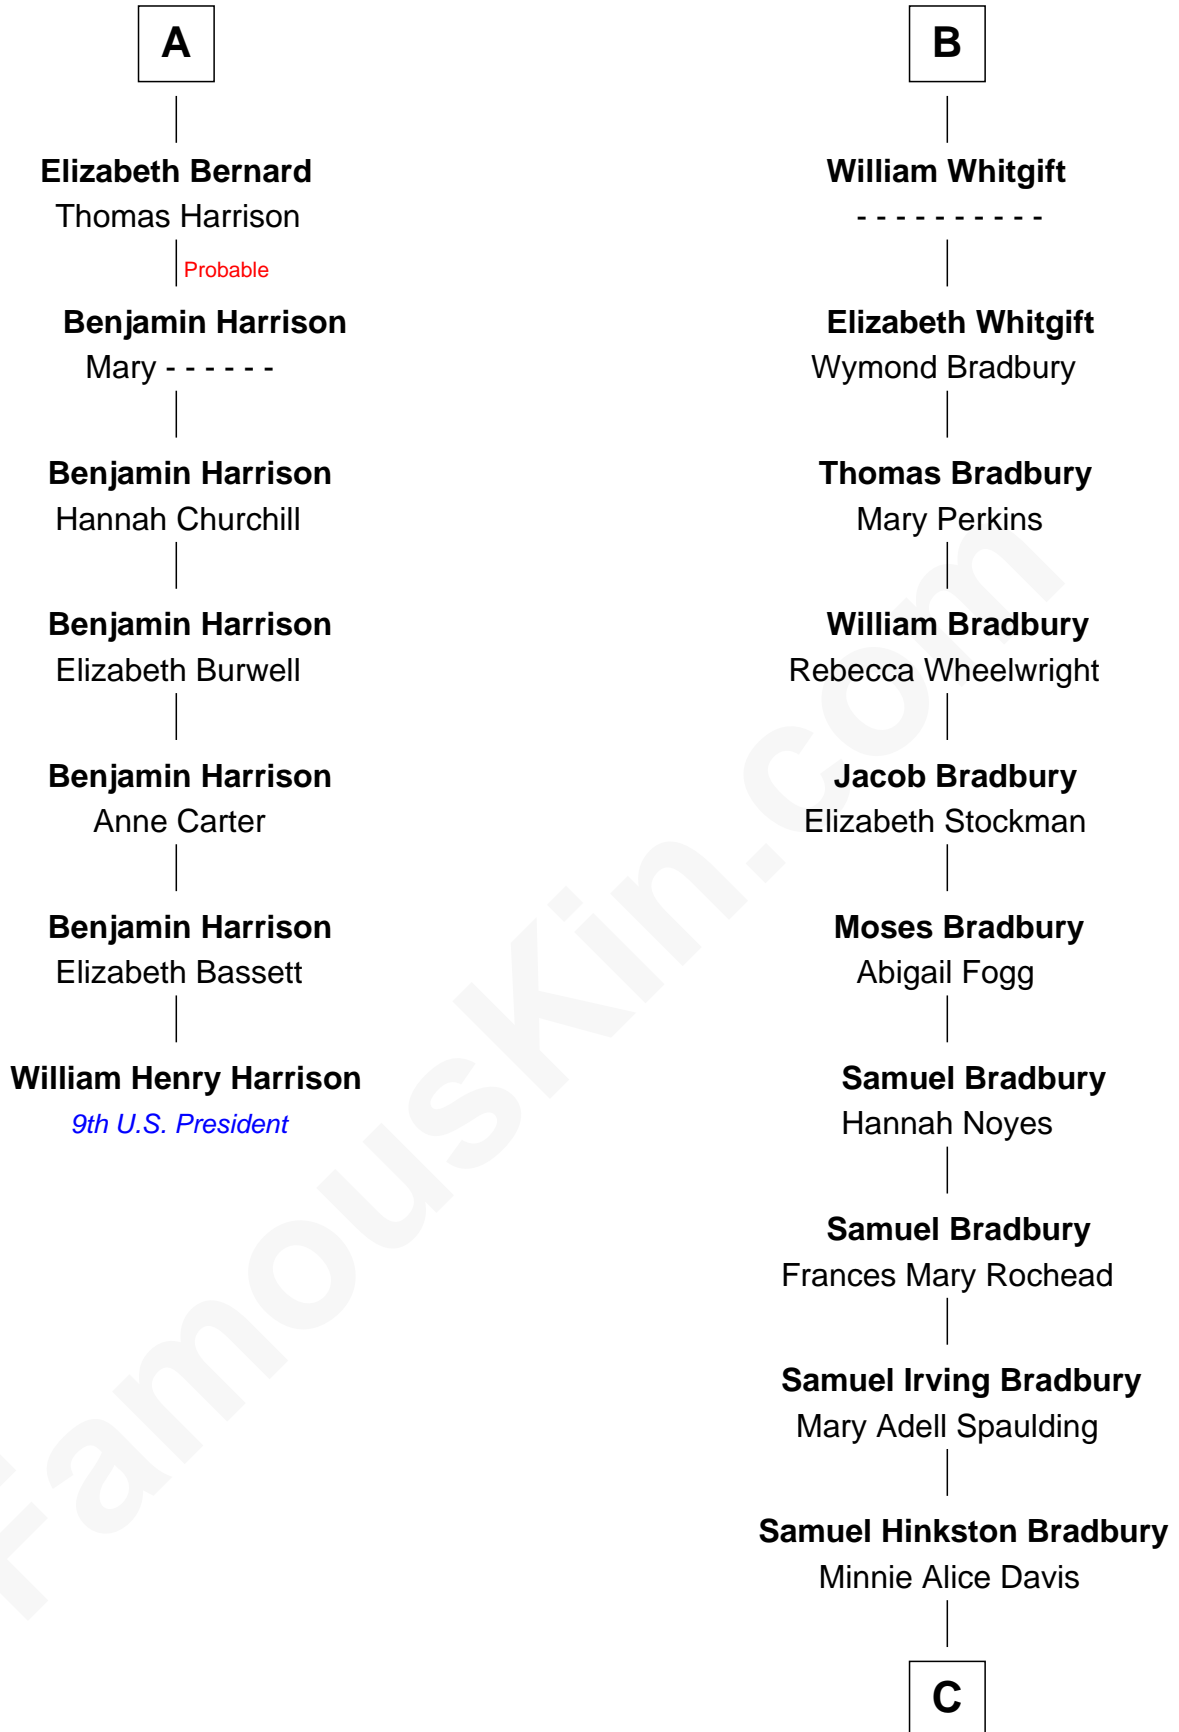

FamousKin.com
Relationship Chart of
William Henry Harrison
9th U.S. President

13th cousin 5 times removed of
Ray Bradbury
Author of The Martian Chronicles

C

Leonard Spaulding Bradbury

Esther Marie Moberg

Ray Bradbury

Author of The Martian Chronicles

FamousKin.com