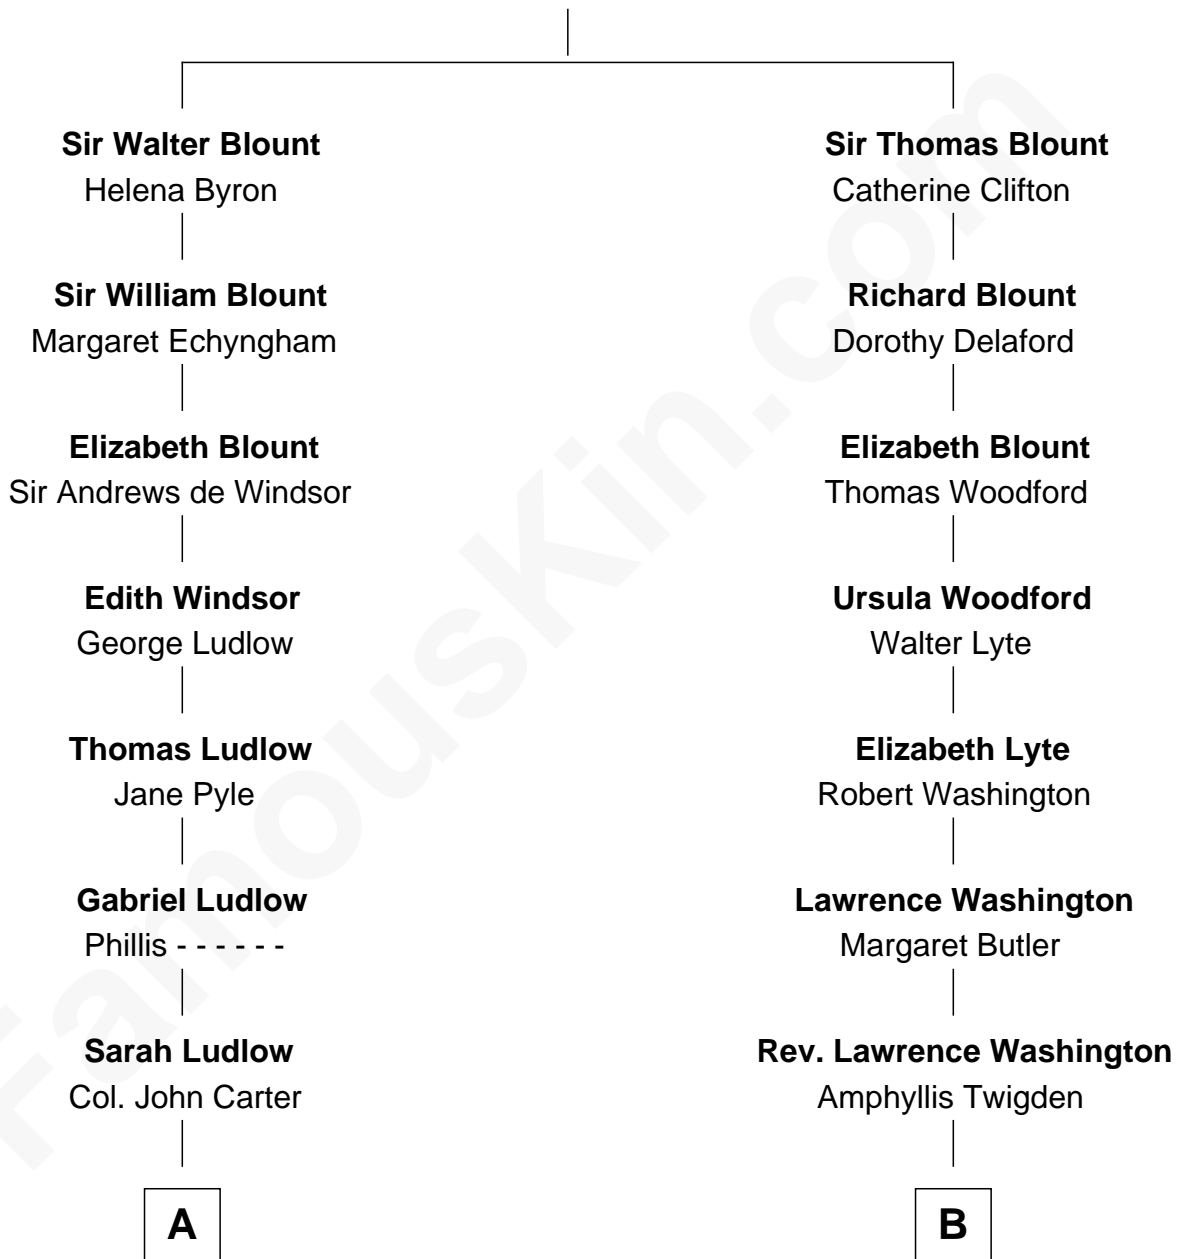

## Relationship Chart of

### William Henry Harrison

9th U.S. President

10th cousin of

### George Washington

1st U.S. President

**Sir Thomas Blount**

Margaret de Gresley

**A**

**Col. Robert Carter**  
Elizabeth Landon

**Anne Carter**  
Benjamin Harrison

**Benjamin Harrison**  
Elizabeth Bassett

**William Henry Harrison**  
*9th U.S. President*

**B**

**John Washington**  
Anne Pope

**Lawrence Washington**  
Mildred Warner

**Augustine Washington**  
Mary Ball

**George Washington**  
*1st U.S. President*