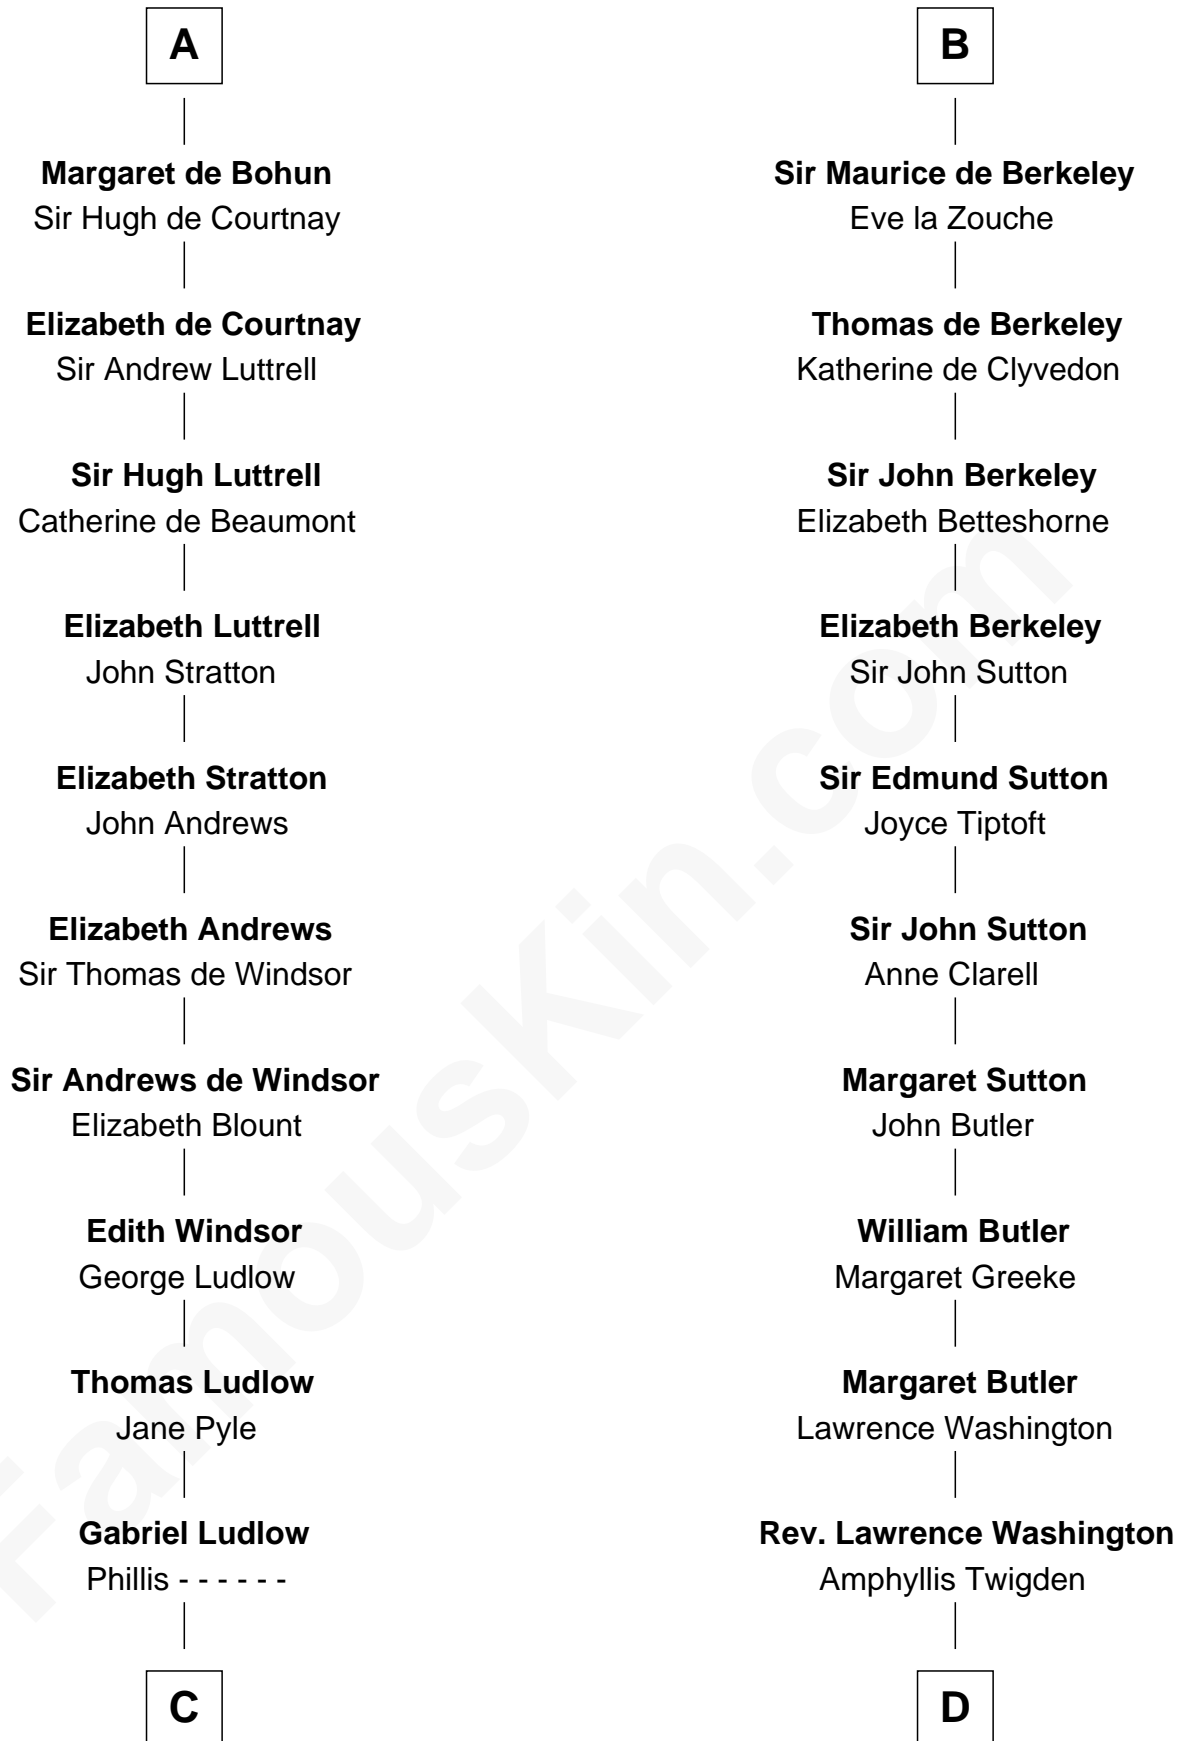

FamousKin.com
Relationship Chart of
William Henry Harrison
9th U.S. President

20th cousin 1 time removed of
George Washington
1st U.S. President

C

Sarah Ludlow
Col. John Carter

Col. Robert Carter
Elizabeth Landon

Anne Carter
Benjamin Harrison

Benjamin Harrison
Elizabeth Bassett

William Henry Harrison
9th U.S. President

D

John Washington
Anne Pope

Lawrence Washington
Mildred Warner

Augustine Washington
Mary Ball

George Washington
1st U.S. President