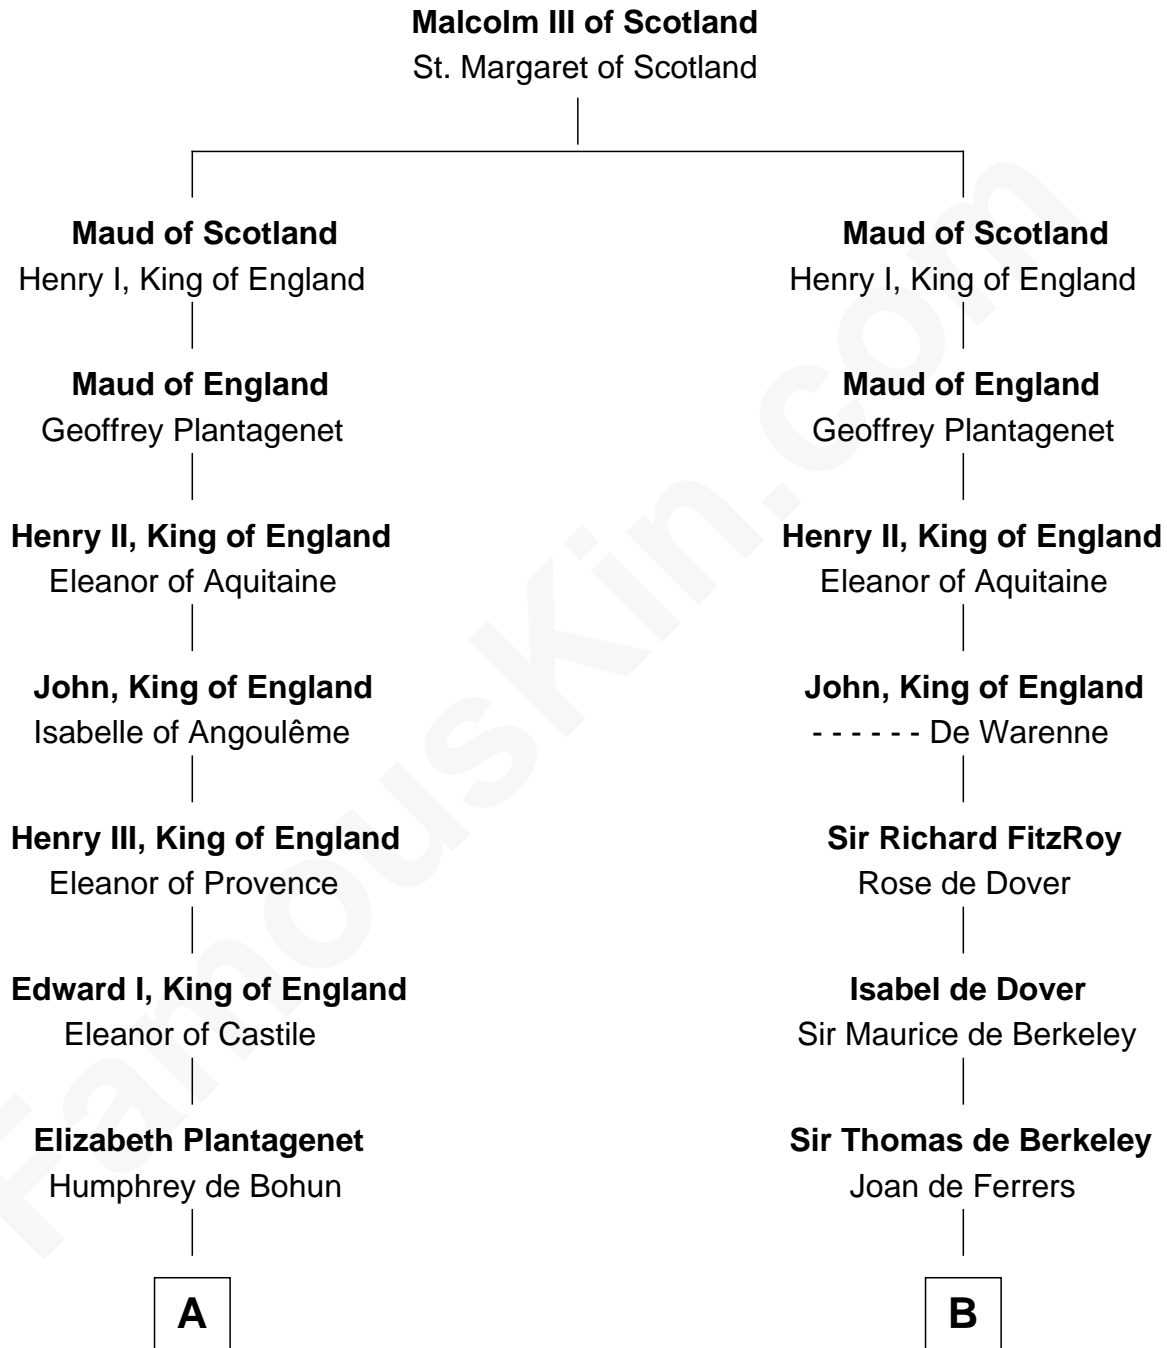

FamousKin.com
Relationship Chart of
William Henry Harrison
9th U.S. President

20th cousin 1 time removed of
George Washington
1st U.S. President

C

Sarah Ludlow
Col. John Carter

Col. Robert Carter
Elizabeth Landon

Anne Carter
Benjamin Harrison

Benjamin Harrison
Elizabeth Bassett

William Henry Harrison
9th U.S. President

D

John Washington
Anne Pope

Lawrence Washington
Mildred Warner

Augustine Washington
Mary Ball

George Washington
1st U.S. President