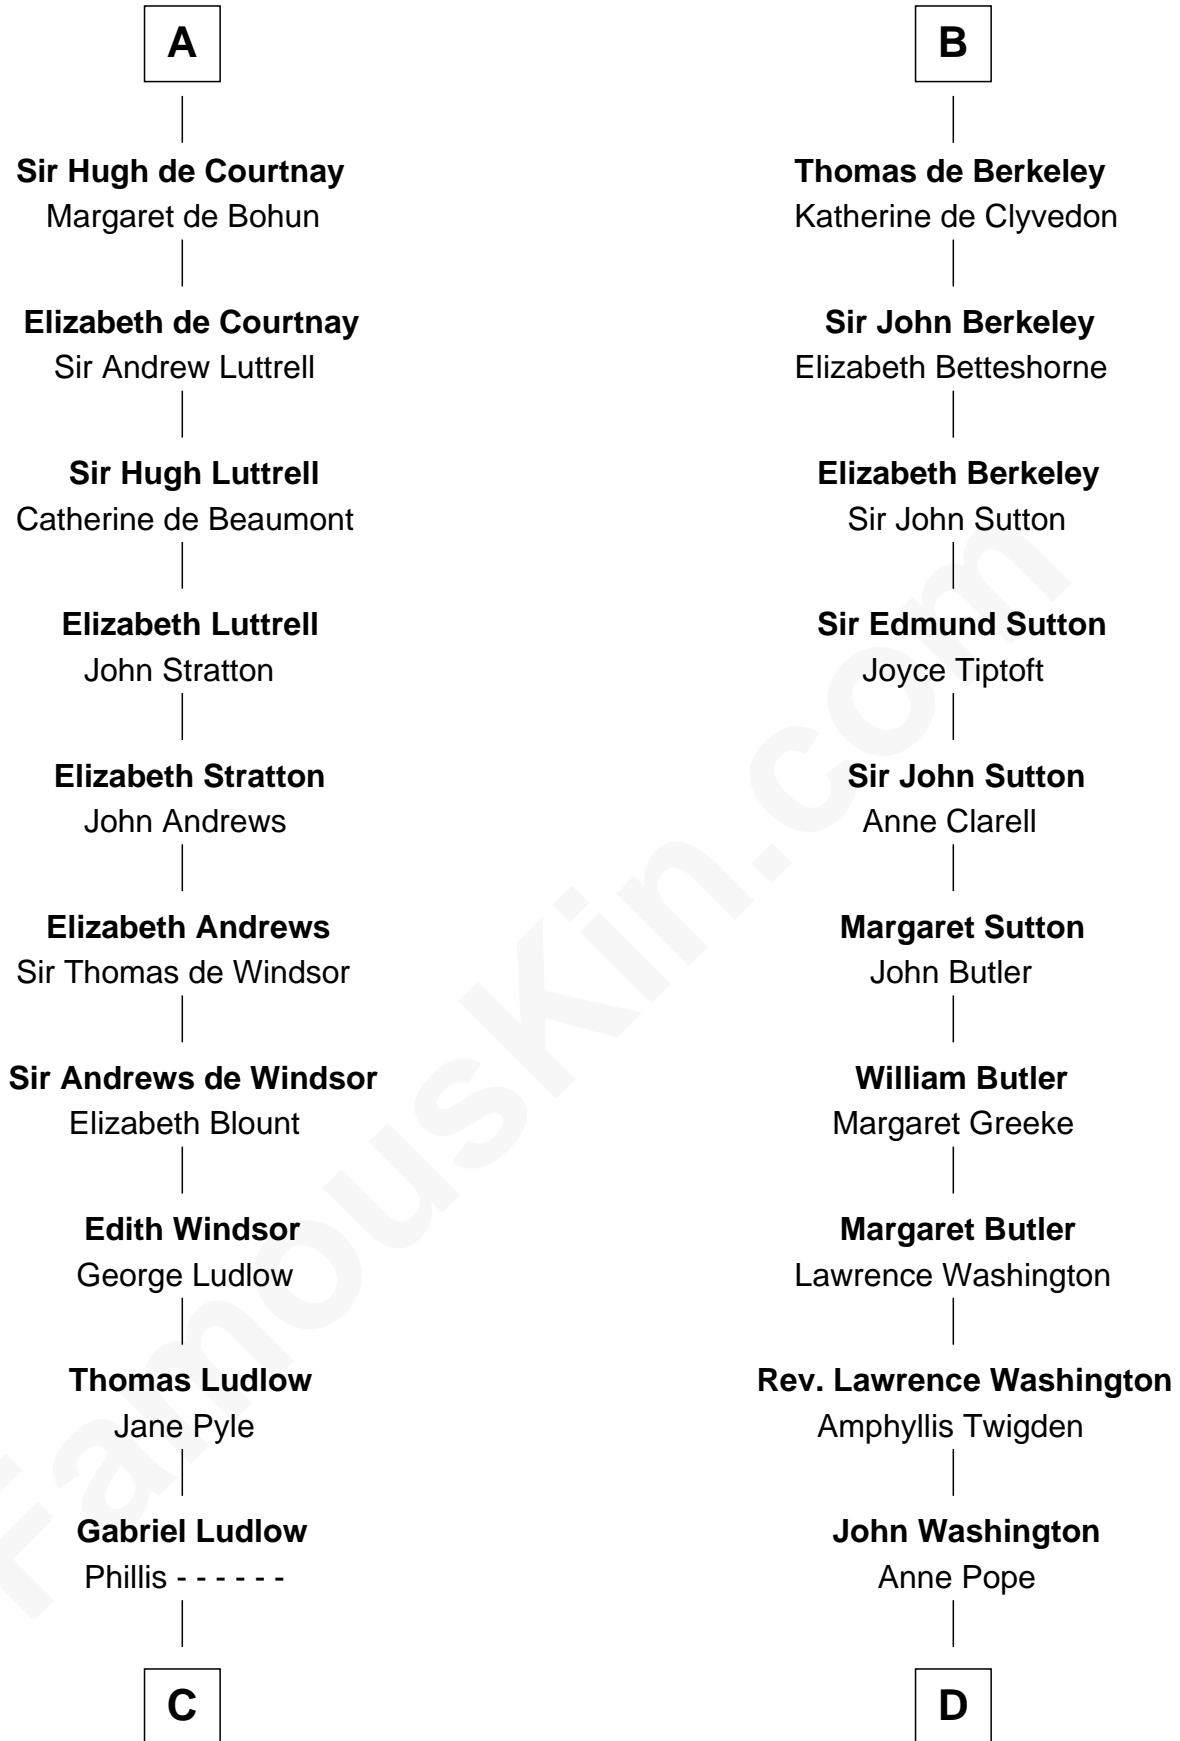

FamousKin.com
Relationship Chart of
William Henry Harrison
9th U.S. President

19th cousin 2 times removed of
George Washington
1st U.S. President

C

Sarah Ludlow
Col. John Carter

Col. Robert Carter
Elizabeth Landon

Anne Carter
Benjamin Harrison

Benjamin Harrison
Elizabeth Bassett

William Henry Harrison
9th U.S. President

D

Lawrence Washington
Mildred Warner

Augustine Washington
Mary Ball

George Washington
1st U.S. President