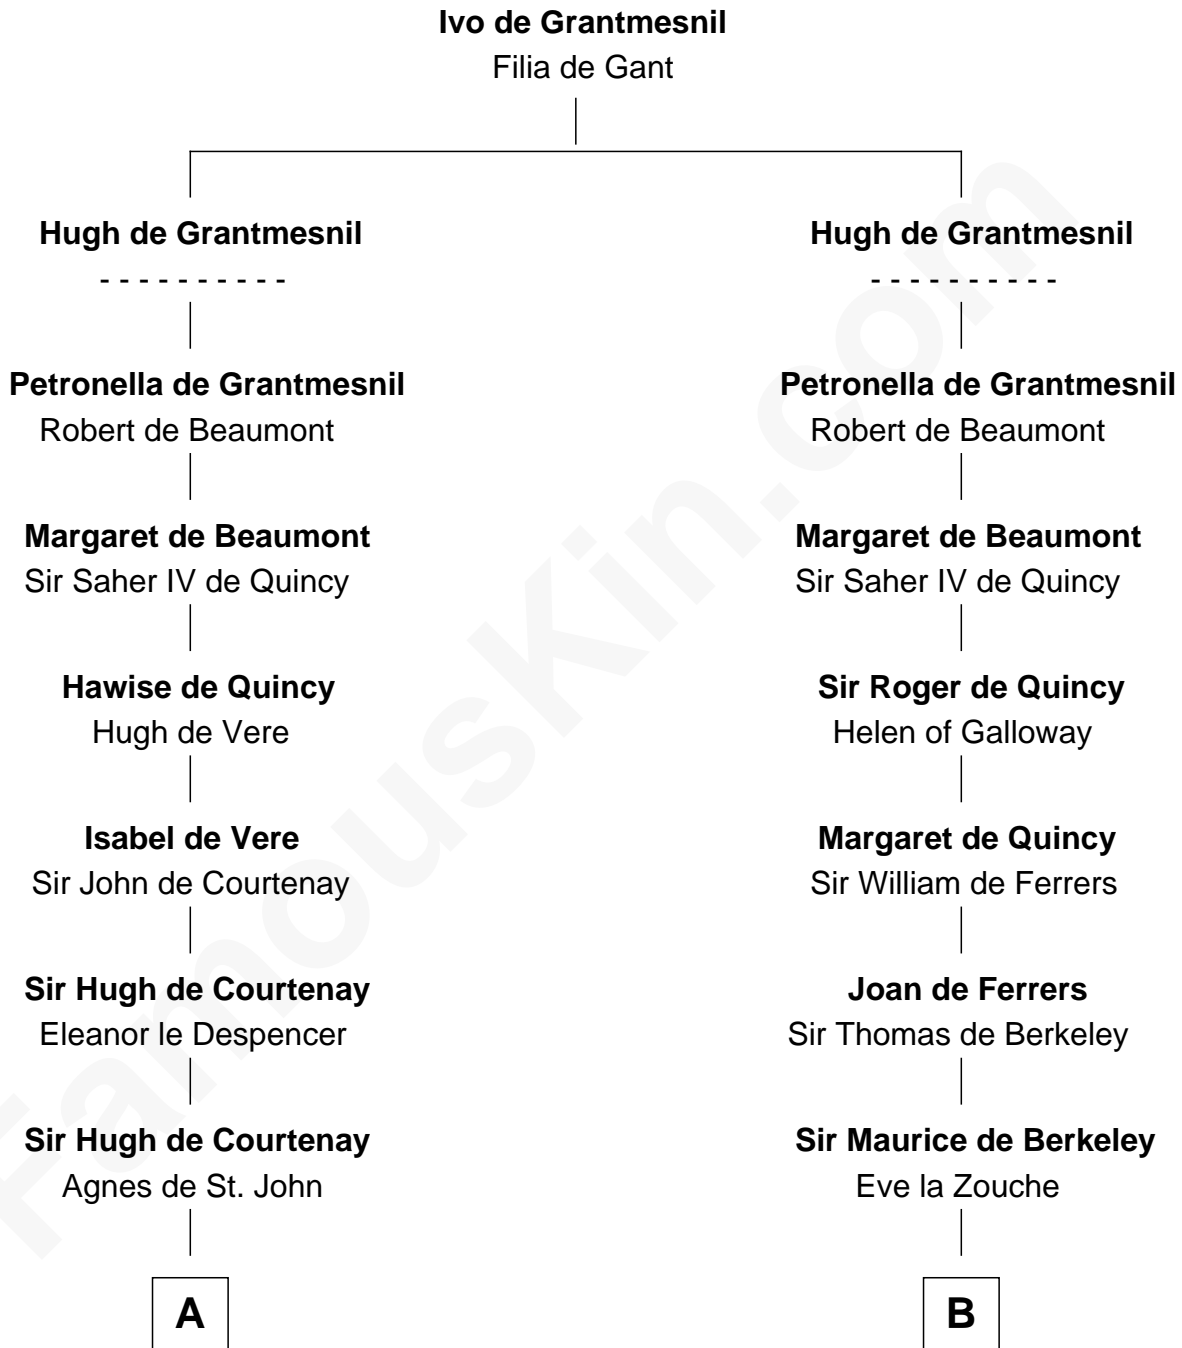

FamousKin.com
Relationship Chart of
William Henry Harrison
9th U.S. President

19th cousin 2 times removed of
George Washington
1st U.S. President

C

Sarah Ludlow
Col. John Carter

Col. Robert Carter
Elizabeth Landon

Anne Carter
Benjamin Harrison

Benjamin Harrison
Elizabeth Bassett

William Henry Harrison
9th U.S. President

D

Lawrence Washington
Mildred Warner

Augustine Washington
Mary Ball

George Washington
1st U.S. President