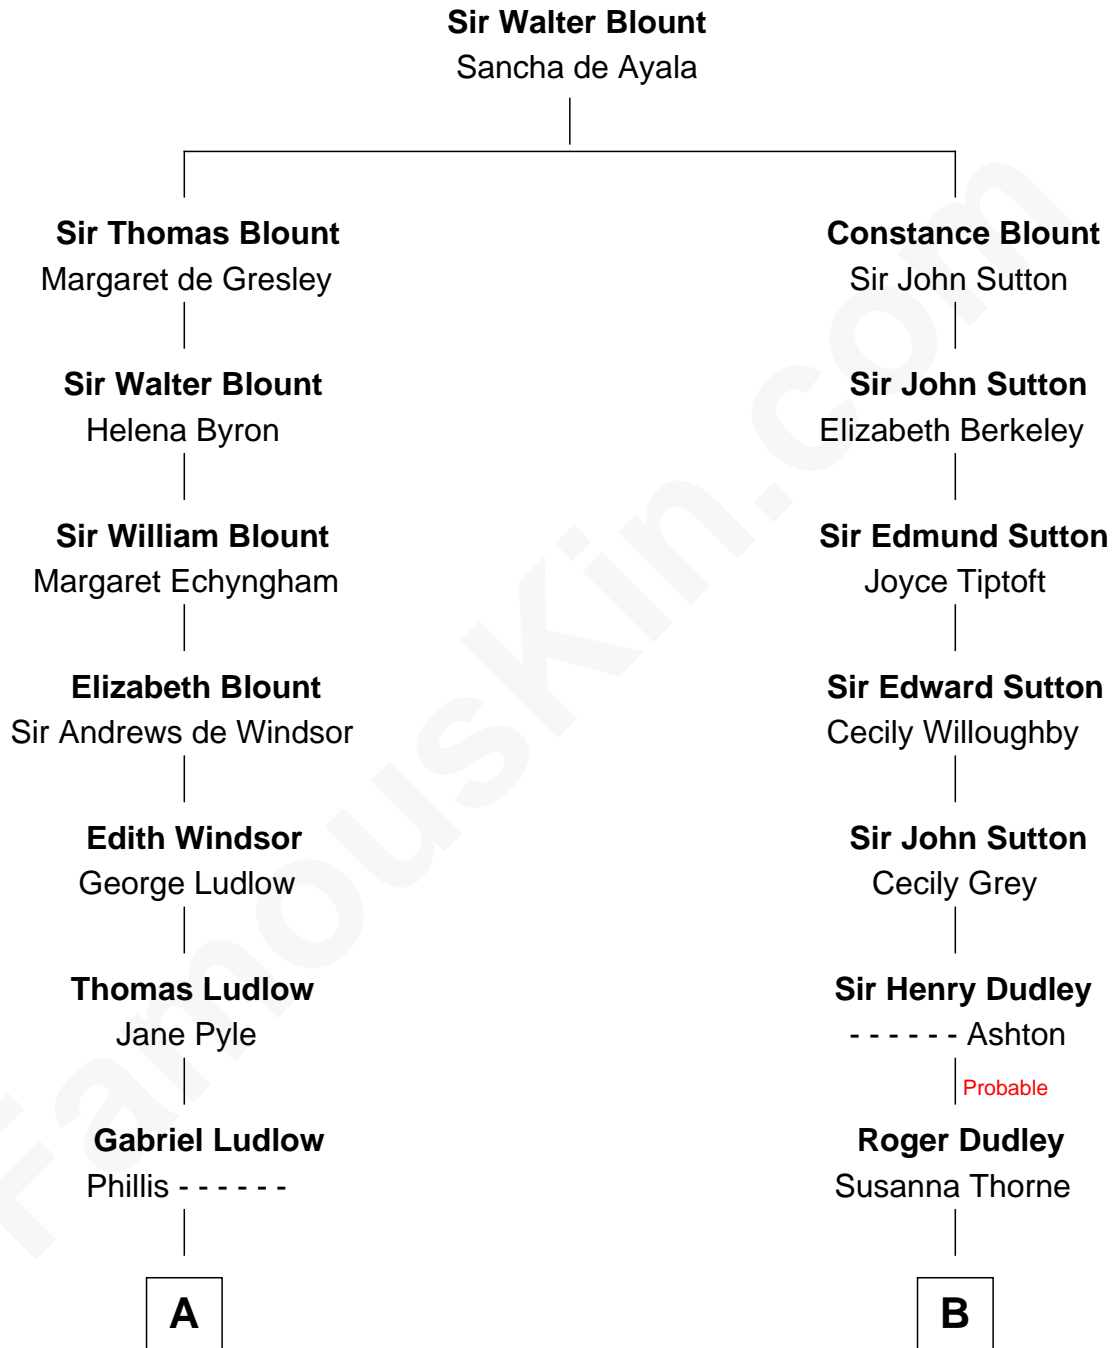

**FamousKin.com**  
**Relationship Chart of**  
**William Henry Harrison**  
*9th U.S. President*

11th cousin 1 time removed of  
**John Langdon**  
*Signer of the U.S. Constitution*

**A**

**Sarah Ludlow**  
Col. John Carter

**Col. Robert Carter**  
Elizabeth Landon

**Anne Carter**  
Benjamin Harrison

**Benjamin Harrison**  
Elizabeth Bassett

**William Henry Harrison**  
*9th U.S. President*

**B**

**Gov. Thomas Dudley**  
Dorothy York