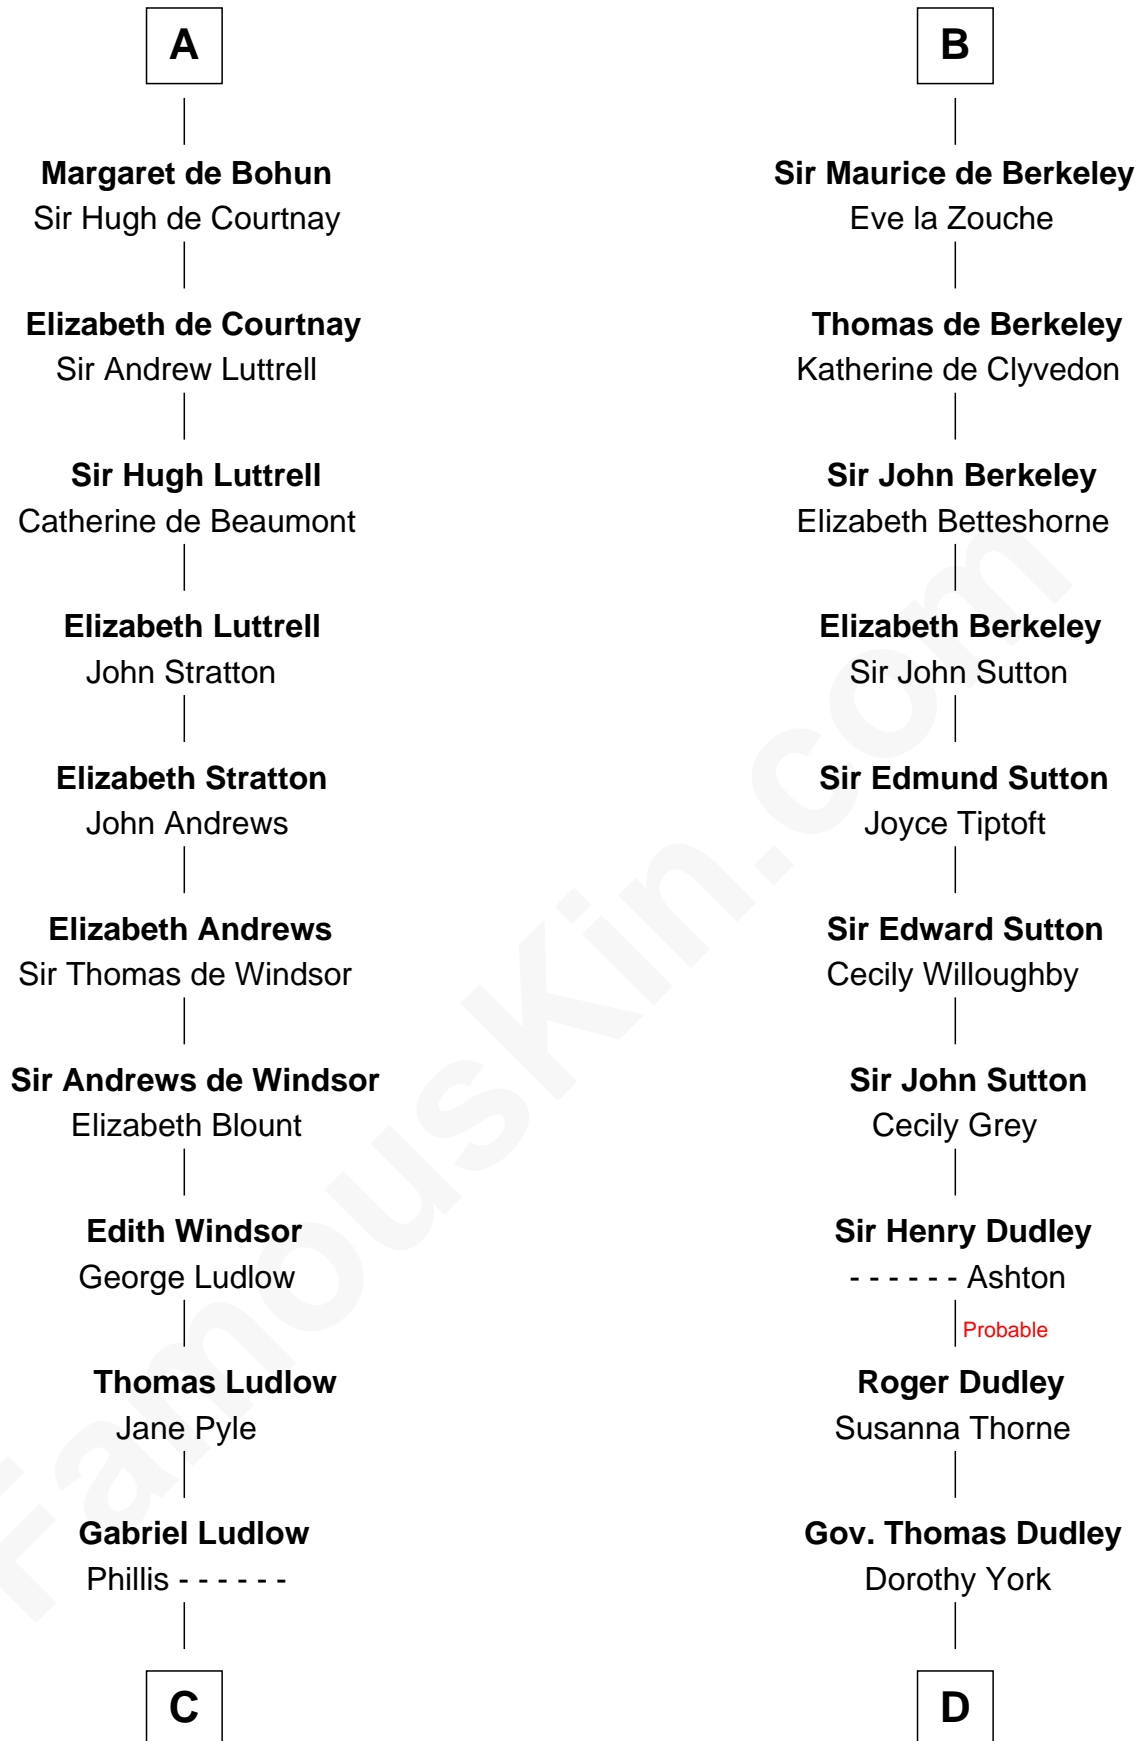

FamousKin.com Relationship Chart of

William Henry Harrison

9th U.S. President

21st cousin of

John Langdon

Signer of the U.S. Constitution

C

Sarah Ludlow
Col. John Carter

Col. Robert Carter
Elizabeth Landon

Anne Carter
Benjamin Harrison

Benjamin Harrison
Elizabeth Bassett

William Henry Harrison
9th U.S. President

D

Rev. Samuel Dudley
Elizabeth - - - - -

Elizabeth Dudley
Kinsley Hall