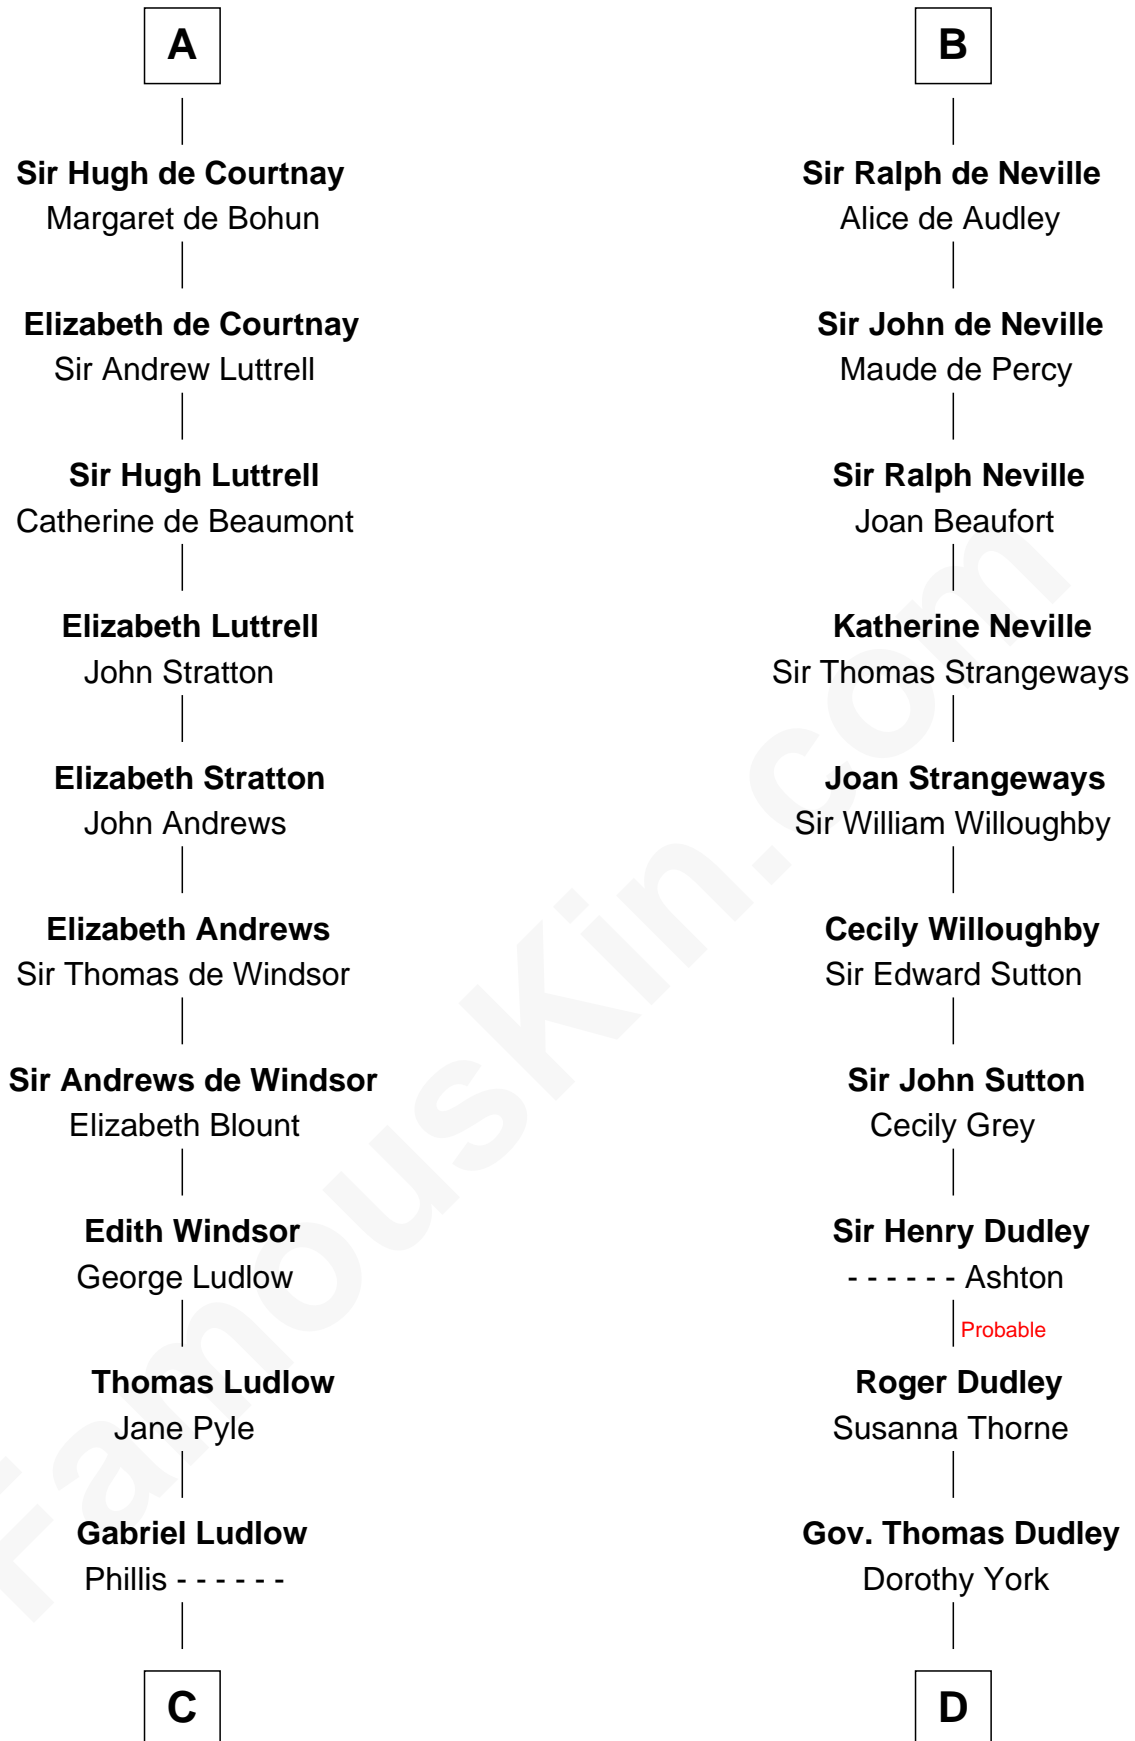

# FamousKin.com Relationship Chart of

**William Henry Harrison**

*9th U.S. President*

21st cousin of

**John Langdon**

*Signer of the U.S. Constitution*

**C**

**Sarah Ludlow**  
Col. John Carter

**Col. Robert Carter**  
Elizabeth Landon

**Anne Carter**  
Benjamin Harrison

**Benjamin Harrison**  
Elizabeth Bassett

**William Henry Harrison**  
*9th U.S. President*

**D**

**Rev. Samuel Dudley**  
Elizabeth - - - - -

**Elizabeth Dudley**  
Kinsley Hall

**Josiah Hall**  
Mary Woodbury

**Mary Hall**  
John Langdon

**John Langdon**  
*Signer of the U.S. Constitution*

FamousKin.com