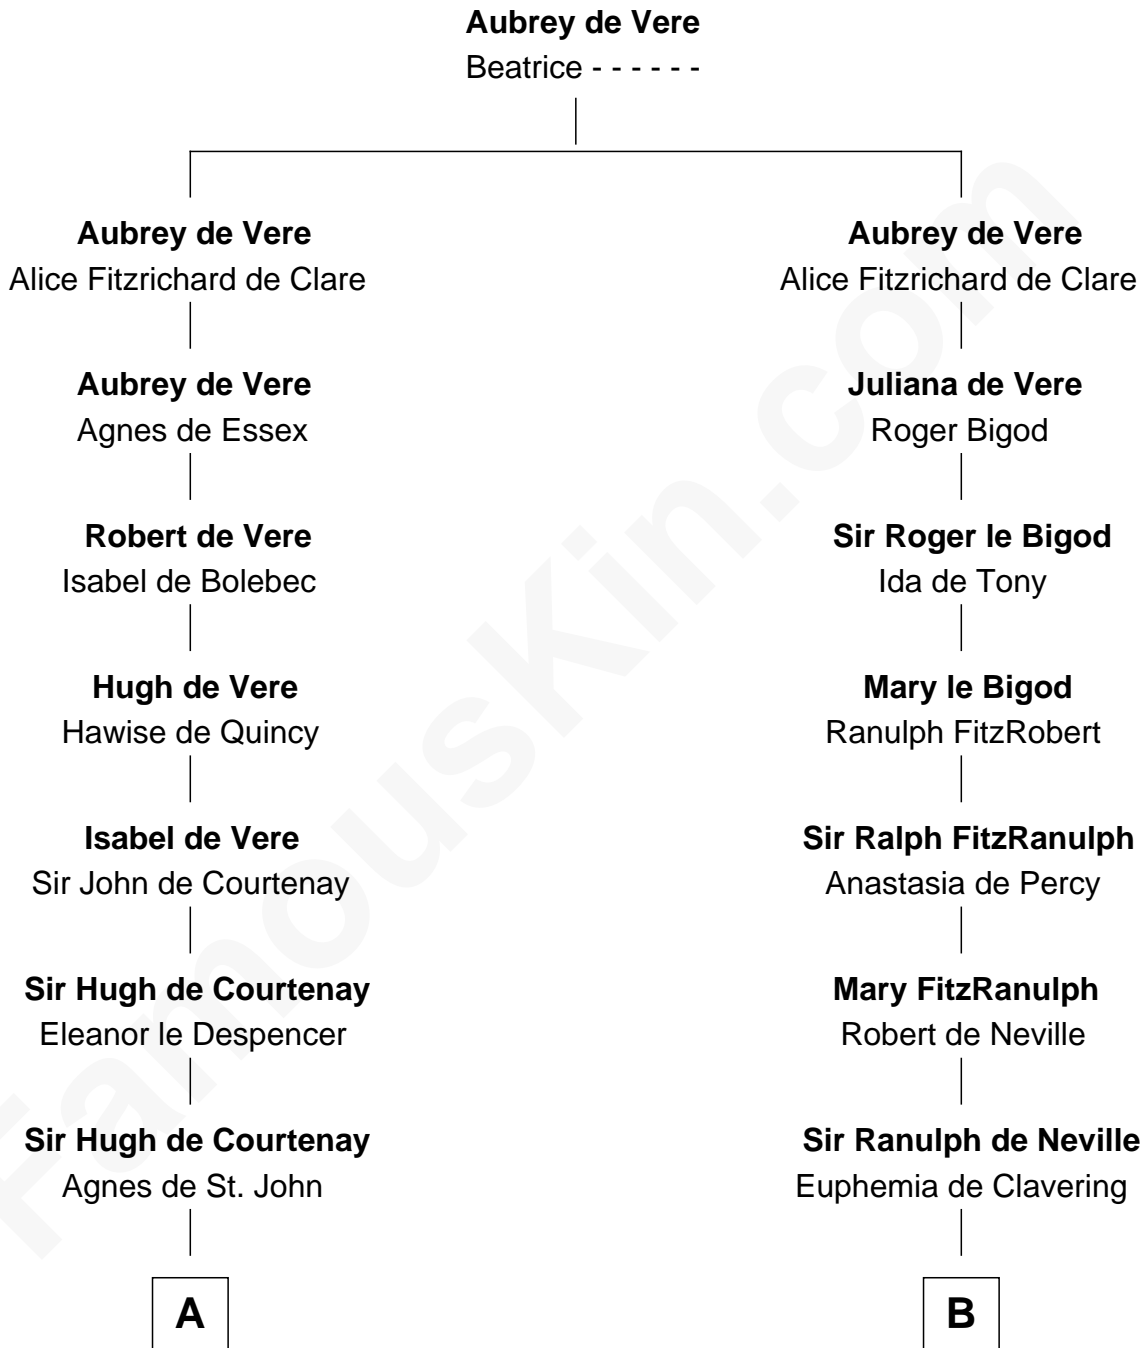

# FamousKin.com Relationship Chart of

**William Henry Harrison**

*9th U.S. President*

21st cousin of

**John Langdon**

*Signer of the U.S. Constitution*

**C**

**Sarah Ludlow**  
Col. John Carter

**Col. Robert Carter**  
Elizabeth Landon

**Anne Carter**  
Benjamin Harrison

**Benjamin Harrison**  
Elizabeth Bassett

**William Henry Harrison**  
*9th U.S. President*

**D**

**Rev. Samuel Dudley**  
Elizabeth - - - - -