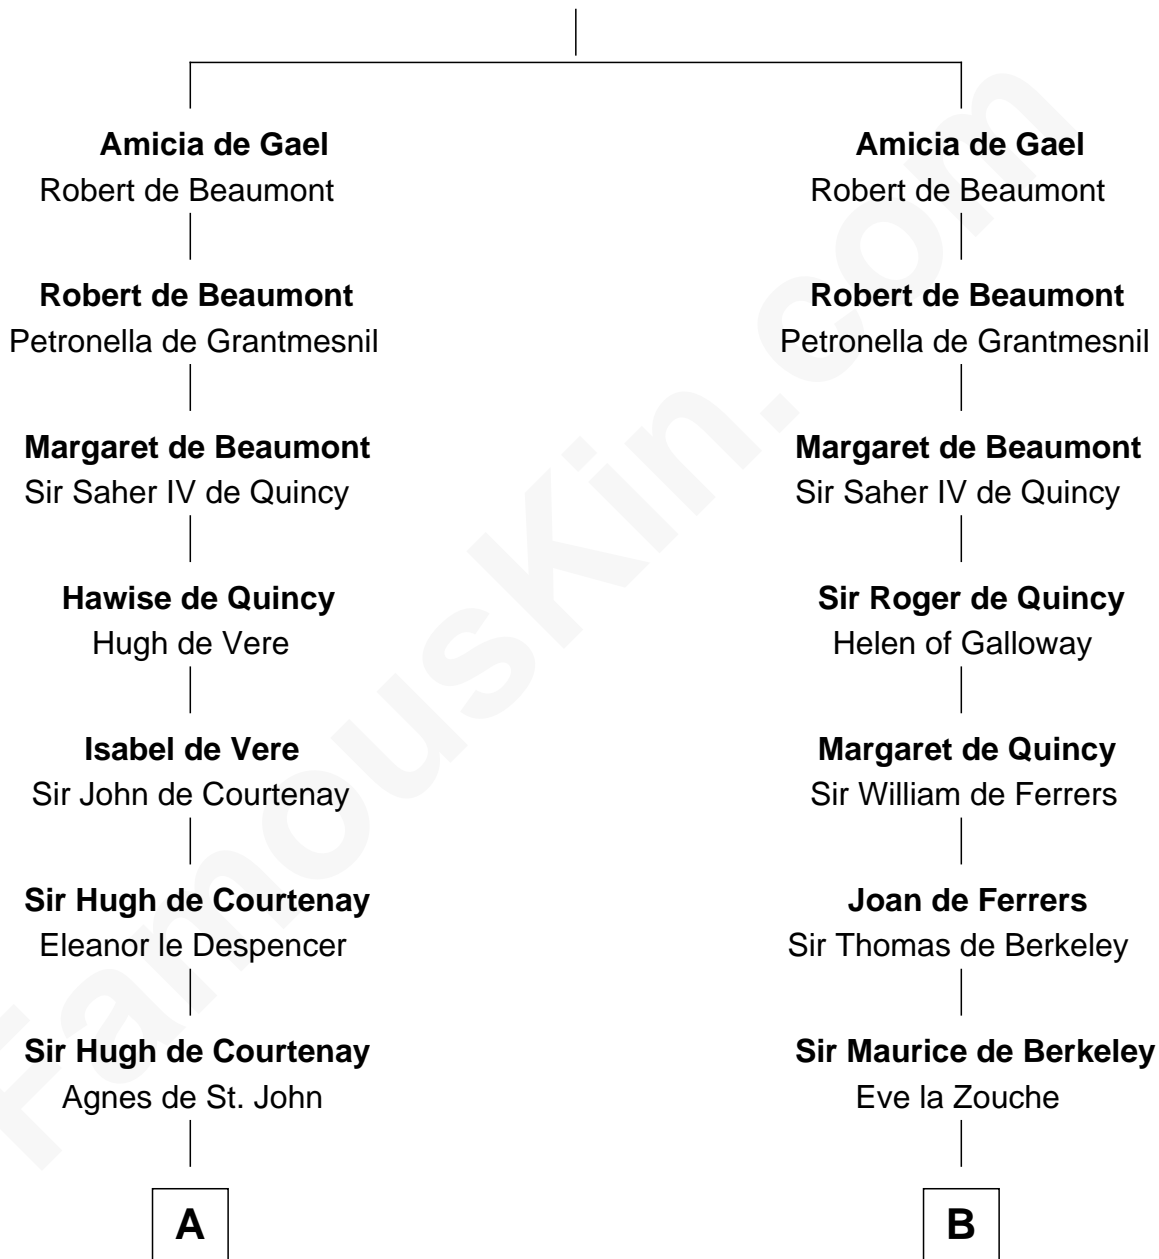

FamousKin.com
Relationship Chart of
William Henry Harrison
9th U.S. President

20th cousin 1 time removed of
John Langdon
Signer of the U.S. Constitution

Ralph de Gael

C

Sarah Ludlow
Col. John Carter

Col. Robert Carter
Elizabeth Landon

Anne Carter
Benjamin Harrison

Benjamin Harrison
Elizabeth Bassett

William Henry Harrison
9th U.S. President

D

Elizabeth Dudley
Kinsley Hall

Josiah Hall
Mary Woodbury

Mary Hall
John Langdon

John Langdon
Signer of the U.S. Constitution