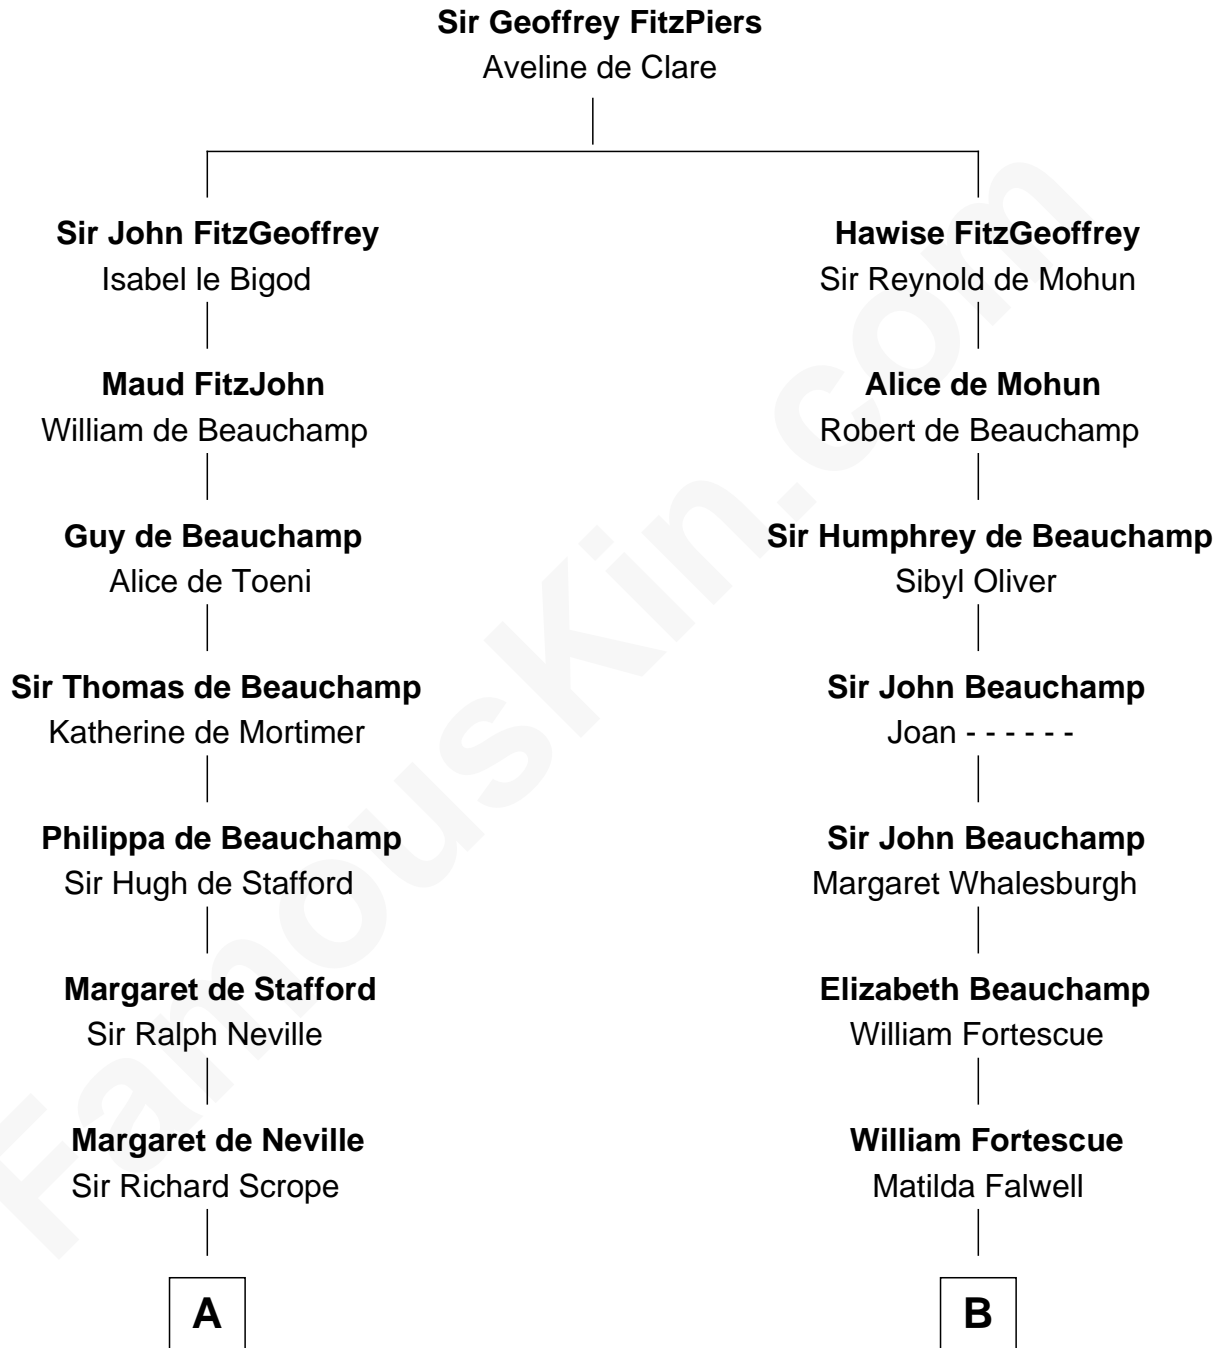

**FamousKin.com**  
**Relationship Chart of**  
**William Henry Harrison**  
*9th U.S. President*

**18th cousin 3 times removed of**  
**Clarence Day**  
*Author of Life with Father*

**C**

**Benjamin Harrison**  
Elizabeth Bassett

**William Henry Harrison**  
*9th U.S. President*

**D**

**William Ely**  
Drusilla Brewster

**Mary Ely**  
Henry Day

**Benjamin Henry Day**  
Evelina Shepard

**Clarence Shepard Day**  
Lavinia Elizabeth Stockwell