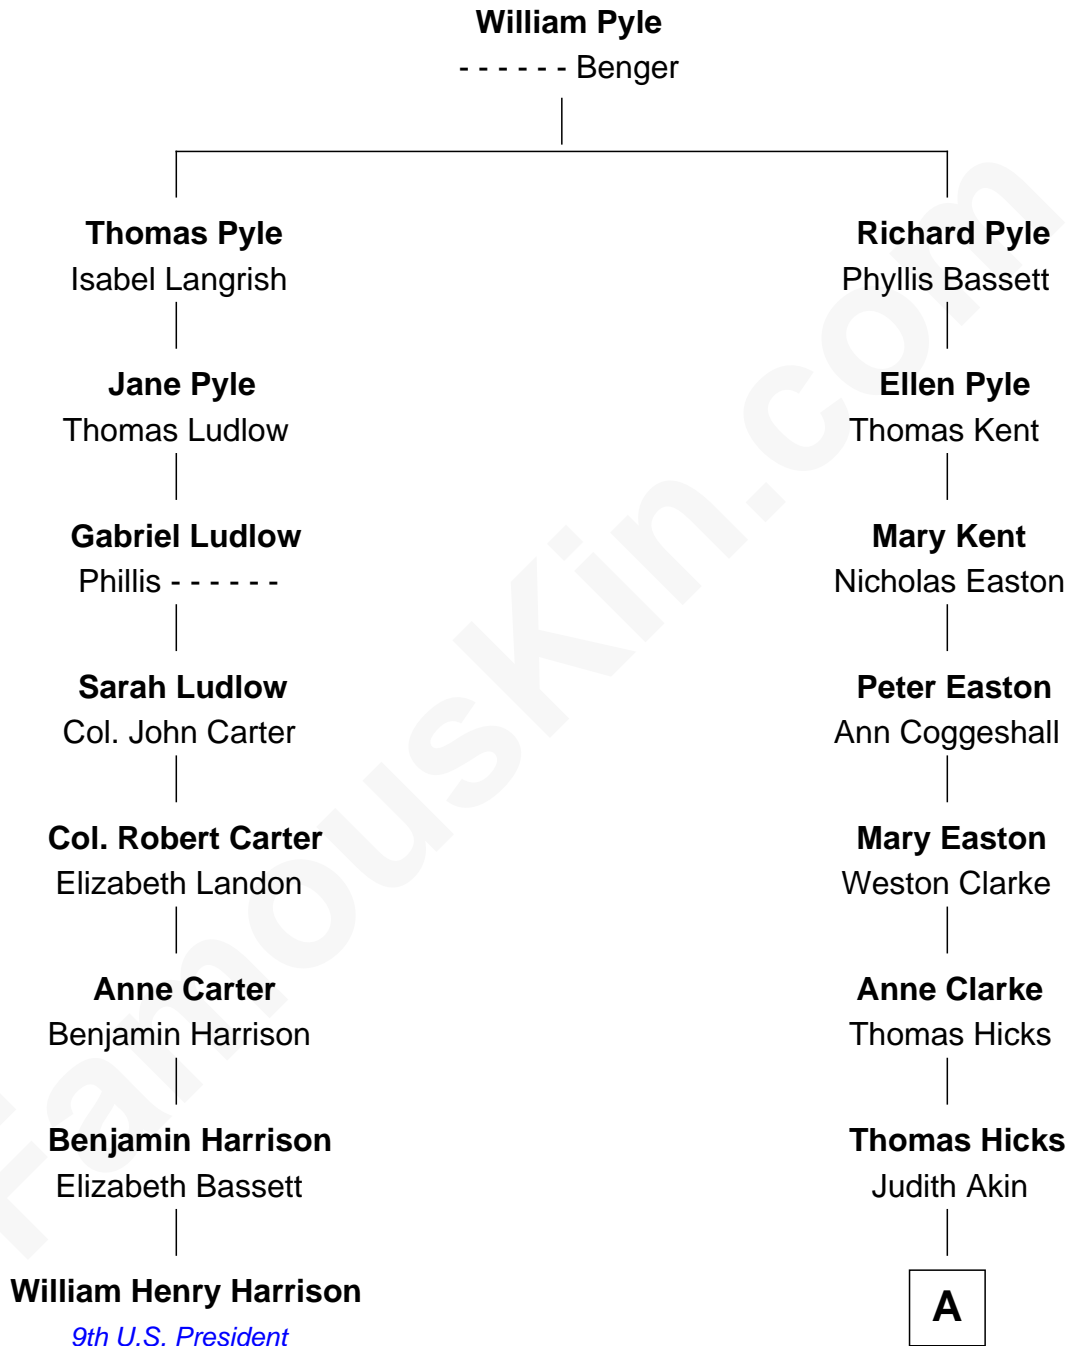

FamousKin.com
Relationship Chart of
William Henry Harrison
9th U.S. President

7th cousin 3 times removed of
Hetty Green
"The Witch of Wall Street"

A

—
Sarah Hicks

Gideon Howland

—
Gideon Howland

Mehitable Howland

—
Abby Slocum Howland

Edward Mott Robinson

—
Hetty Green

"The Witch of Wall Street"

FamousKin.com